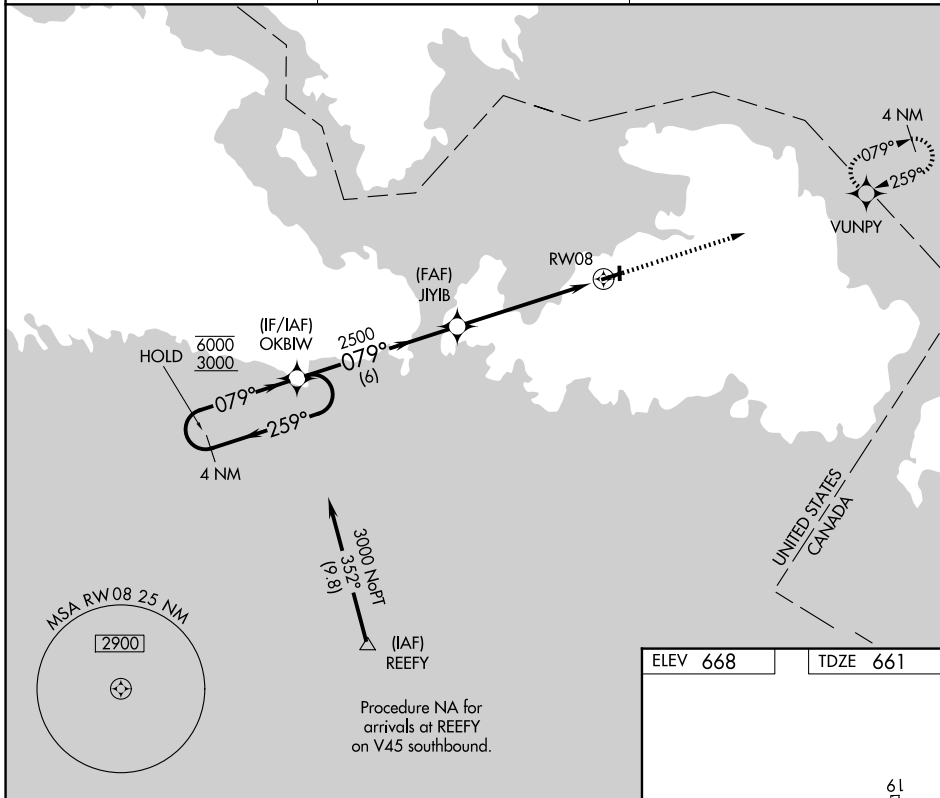

APP CRS 079°	Rwy Ldg TDZE Apt Elev	3350 661 668
------------------------	-----------------------------	---

RNAV (GPS) RWY 8

DRUMMOND ISLAND (DRM)

RNP APCH.

▼ Rwy 8 helicopter visibility reduction below 1 SM NA.
Procedure NA at night. Circling to Rwy 1-19 NA.

MISSED APPROACH: Climb to 2500 direct VUNPY and hold.

AWOS-3P 118.325	TORONTO CENTER 132.65 344.5	UNICOM 122.8 (CTAF) 0
---------------------------	---------------------------------------	---------------------------------

EC-1, 11 JUN 2026 to 09 JUL 2026

EC-1, 11 JUN 2026 to 09 JUL 2026

ELEV 668	TDZE 661
----------	----------

CATEGORY	A	B	C	D
LNVA MDA	1120-1	459 (500-1)	1120-1½ 459 (500-1½)	NA
CIRCLING	1160-1	492 (500-1)	1240-1½ 572 (600-1½)	NA