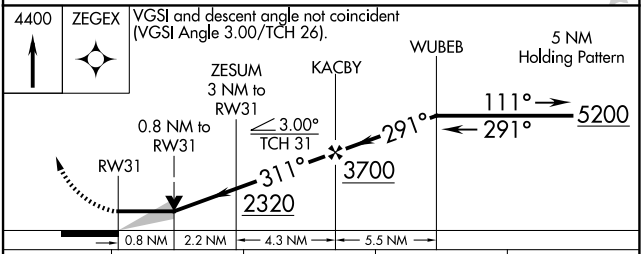

CATEGORY	A	B	C	D
LP MDA	1600-1 272 (300-1)			NA
LNAV MDA	1860-1	532 (600-1)	1860-1½ 532 (600-1½)	NA
CIRCLING	1860-1 532 (600-1)	2040-1 712 (800-1)	2360-3 1032 (1100-3)	NA

SW-2, 11 JUN 2026 to 09 JUL 2026

SW-2, 11 JUN 2026 to 09 JUL 2026