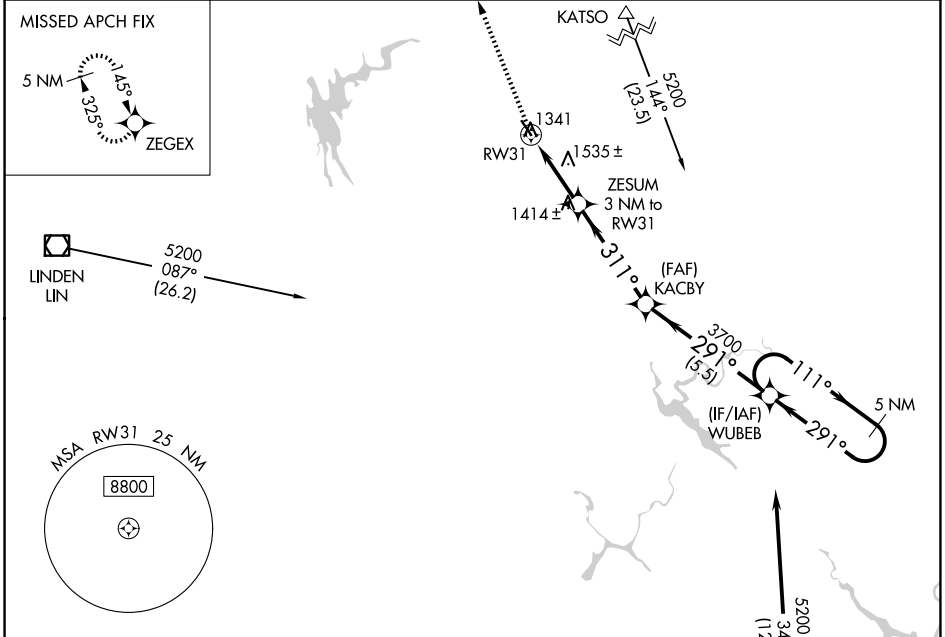

WAAS CH 81842 W31A	APP CRS 311°	Rwy Ldg TDZE Apt Elev	3602 1328 1328
--	------------------------	-----------------------------	---

RNAV (GPS) RWY 31

CALAVERAS COUNTY/MAURY RASMUSSEN FLD (CPU)

RNP APCH. ▼ ▲ Circling NA southwest of Rwy 31-13.	MISSED APPROACH: Climb to 4400 direct ZEGEX and hold, continue climb-in-hold to 4400.
--	---

AWOS-3P 118.525	NORCAL APP CON 125.1 363.2	UNICOM 123.0 (CTAF) 📻
---------------------------	--------------------------------------	--

ELEV 1328	TDZE 1328
-----------	-----------

CATEGORY	A	B	C	D
LP MDA	1600-1 272 (300-1)			NA
LNAV MDA	1860-1	532 (600-1)	1860-1½ 532 (600-1½)	NA
CIRCLING	1860-1 532 (600-1)	2040-1 712 (800-1)	2360-3 1032 (1100-3)	NA

SW-2, 11 JUN 2026 to 09 JUL 2026

SW-2, 11 JUN 2026 to 09 JUL 2026