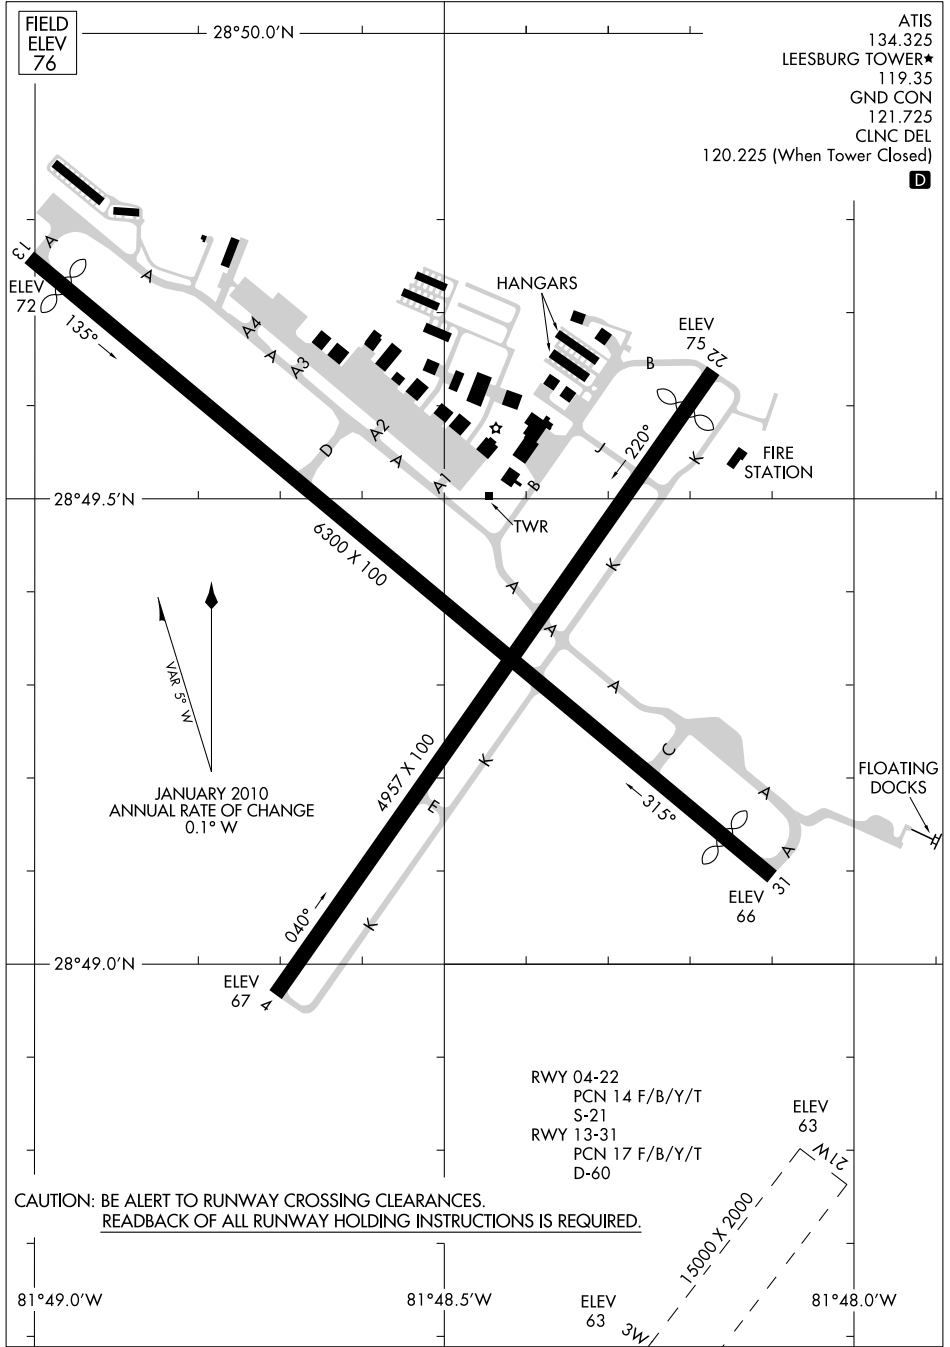

26134

AIRPORT DIAGRAM

AL-6676 (FAA)

LEESBURG INTL (LEE)
LEESBURG, FLORIDA

ATIS
 134.325
 LEESBURG TOWER*
 119.35
 GND CON
 121.725
 CLNC DEL
 120.225 (When Tower Closed)

D

SE-3, 11 JUN 2026 to 09 JUL 2026

SE-3, 11 JUN 2026 to 09 JUL 2026

CAUTION: BE ALERT TO RUNWAY CROSSING CLEARANCES.
 READBACK OF ALL RUNWAY HOLDING INSTRUCTIONS IS REQUIRED.

AIRPORT DIAGRAM

26134

LEESBURG, FLORIDA
LEESBURG INTL (LEE)