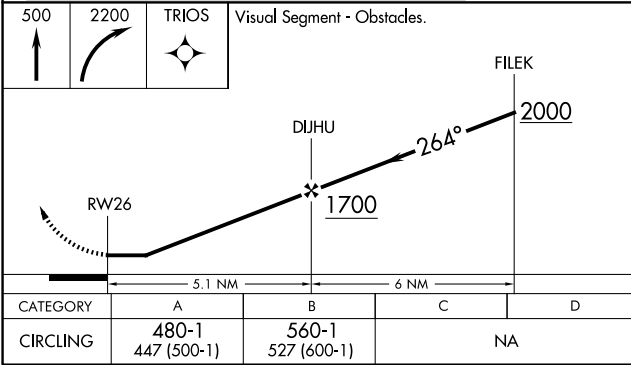

APP CRS 264°	Rwy Ldg TDZE Apt Elev	N/A N/A 33

RNAV (GPS)-A

RWJ AIRPARK (54T)

RNP APCH - GPS.	▼ Circling NA to Rwys 14 and 32. Procedure NA at night. ▲ NA Use HOU altimeter setting.	MISSED APPROACH: Climb to 500 then climbing right turn to 2200 direct TRIOS and hold.

HOU ASOS 124.6	HOUSTON APP CON 134.45 284.0	UNICOM 122.7 (CTAF)

SC-5, 11 JUN 2026 to 09 JUL 2026

SC-5, 11 JUN 2026 to 09 JUL 2026