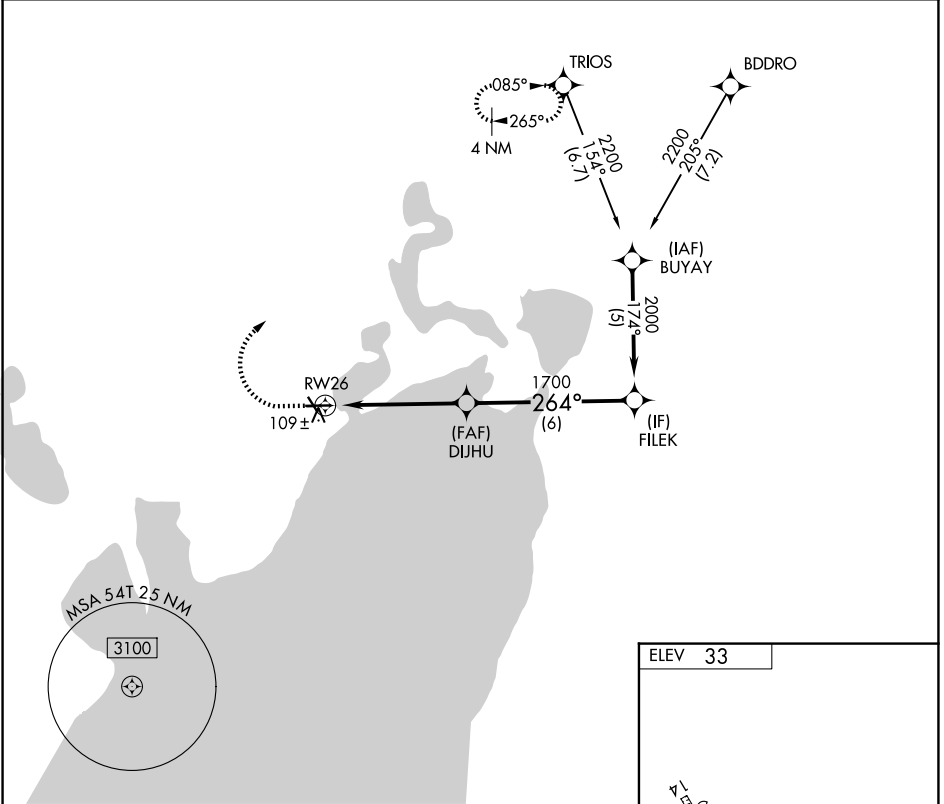

APP CRS <b>264°</b>	Rwy Ldg TDZE Apt Elev	<b>N/A</b> <b>N/A</b> <b>33</b>
------------------------	-----------------------------	---------------------------------------

# RNAV (GPS)-A

RWJ AIRPARK (54T)

RNP APCH - GPS.	<p>▼ Circling NA to Rwys 14 and 32. Procedure NA at night.</p> <p>▲ NA Use HOU altimeter setting.</p>	MISSED APPROACH: Climb to 500 then climbing right turn to 2200 direct TRIOS and hold.
-----------------	---	---

HOU ASOS <b>124.6</b>	HOUSTON APP CON <b>134.45 284.0</b>	UNICOM <b>122.7 (CTAF)</b>
--------------------------	--	-------------------------------

SC-5, 11 JUN 2026 to 09 JUL 2026

SC-5, 11 JUN 2026 to 09 JUL 2026