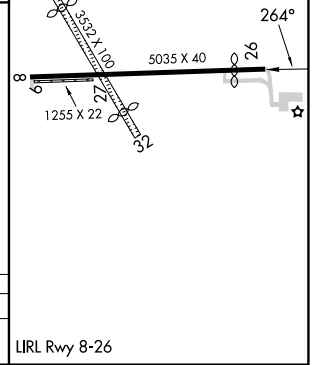

APP CRS 264°	Rwy Ldg TDZE Apt Elev	N/A N/A 33

RNAV (GPS)-A

RWJ AIRPARK (54T)

RNP APCH - GPS.	▼ Circling NA to Rwys 14 and 32. Procedure NA at night. ▲ NA Use HOU altimeter setting.	MISSED APPROACH: Climb to 500 then climbing right turn to 2200 direct TRIOS and hold.

HOU ASOS 124.6	HOUSTON APP CON 134.45 284.0	UNICOM 122.7 (CTAF)

SC-5, 11 JUN 2026 to 09 JUL 2026

SC-5, 11 JUN 2026 to 09 JUL 2026