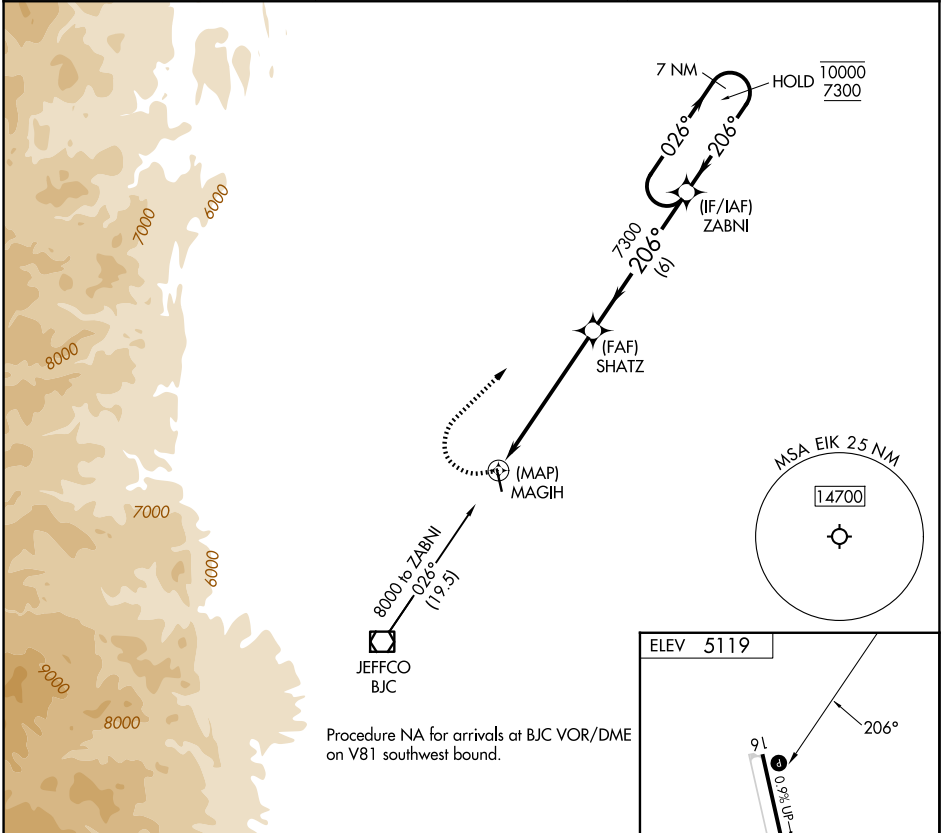

APP CRS 206°	Rwy Ldg TDZE Apt Elev	N/A N/A 5119
------------------------	-----------------------------	---

RNAV (GPS)-B

ERIE MUNI (EIK)

RNP APCH.	MISSED APPROACH: Climbing right turn to 7300 direct ZABNI and hold.
-----------	---

AWOS-3PT 133.825	DENVER APP CON 125.125 263.025	UNICOM 123.0 (CTAF) 0
----------------------------	--	---------------------------------

Procedure NA for arrivals at BJC VOR/DME on V81 southwest bound.

CATEGORY	A	B	C	D
CIRCLING	5700-1 581 (600-1)	5880-1 761 (800-1)	5880-2¼ 761 (800-2¼)	NA

REIL Rwy 16 0
MIRL Rwy 16-34 0

SW-1, 11 JUN 2026 to 09 JUL 2026

SW-1, 11 JUN 2026 to 09 JUL 2026