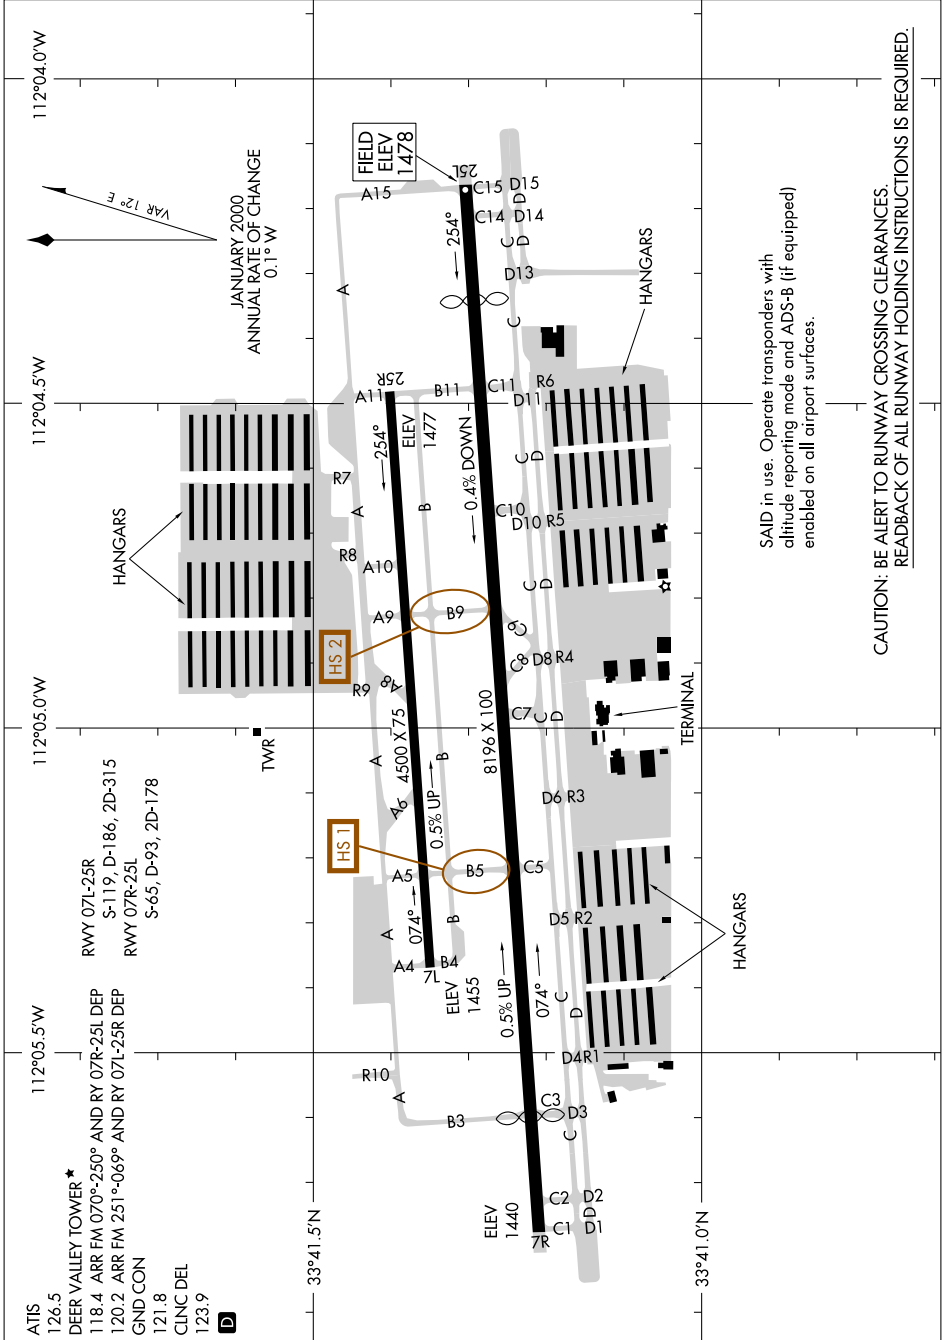

AIRPORT DIAGRAM

AL-6646 (FAA)

PHOENIX DEER VALLEY (DVT)
PHOENIX, ARIZONA

SW-4, 11 JUN 2026 to 09 JUL 2026

AIRPORT DIAGRAM

PHOENIX, ARIZONA
PHOENIX DEER VALLEY (DVT)

SW-4, 11 JUN 2026 to 09 JUL 2026