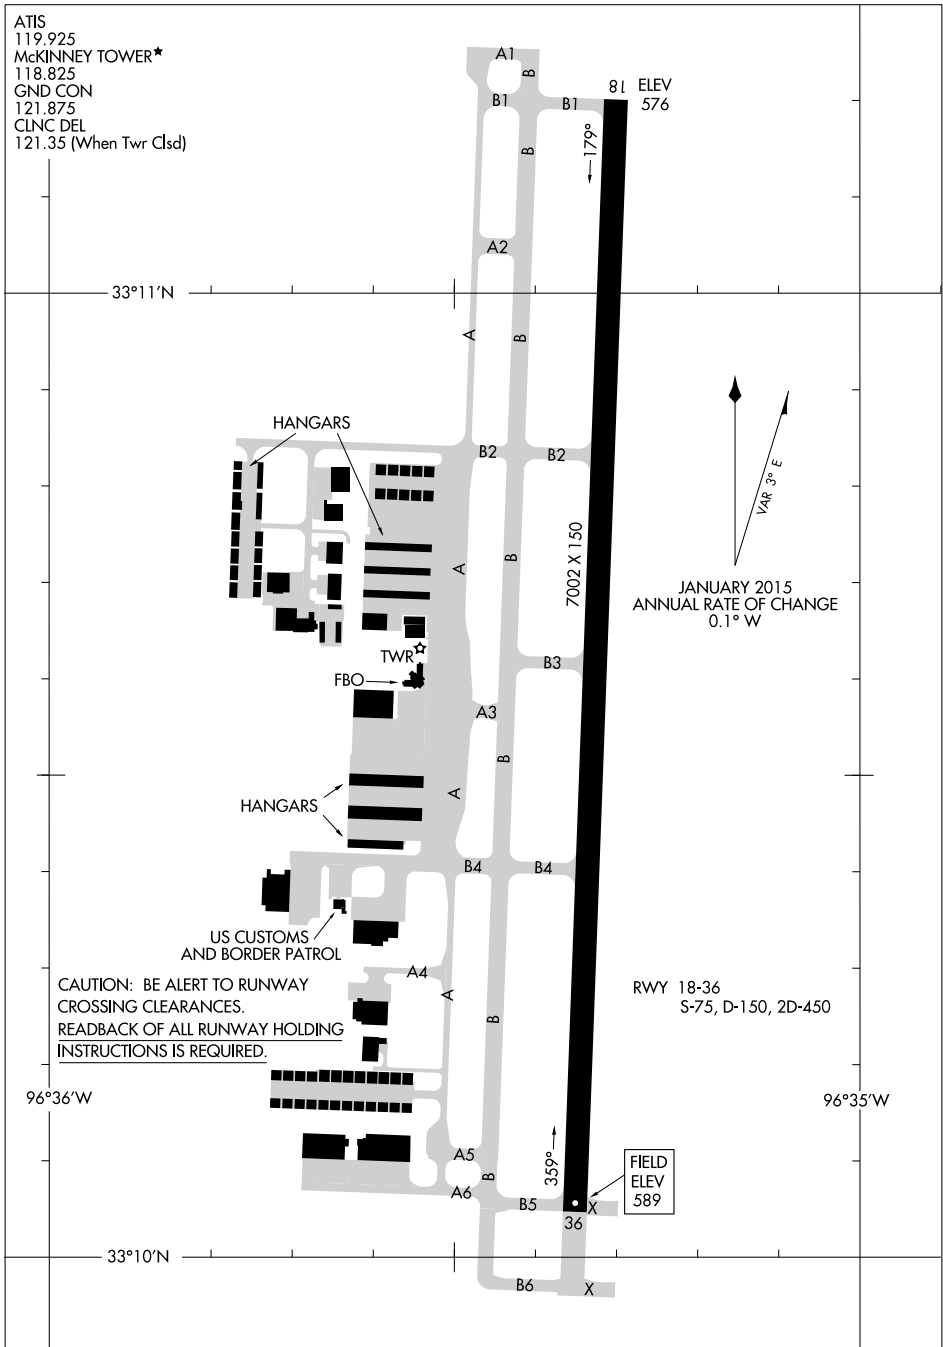

AIRPORT DIAGRAM

AL-6644 (FAA)

MCKINNEY NTL (TKI)
DALLAS, TEXAS

ATIS
 119.925
 MCKINNEY TOWER*
 118.825
 GND CON
 121.875
 CLNC DEL
 121.35 (When Twr Clsd)

SC-2, 11 JUN 2026 to 09 JUL 2026

SC-2, 11 JUN 2026 to 09 JUL 2026

AIRPORT DIAGRAM

DALLAS, TEXAS
MCKINNEY NTL (TKI)