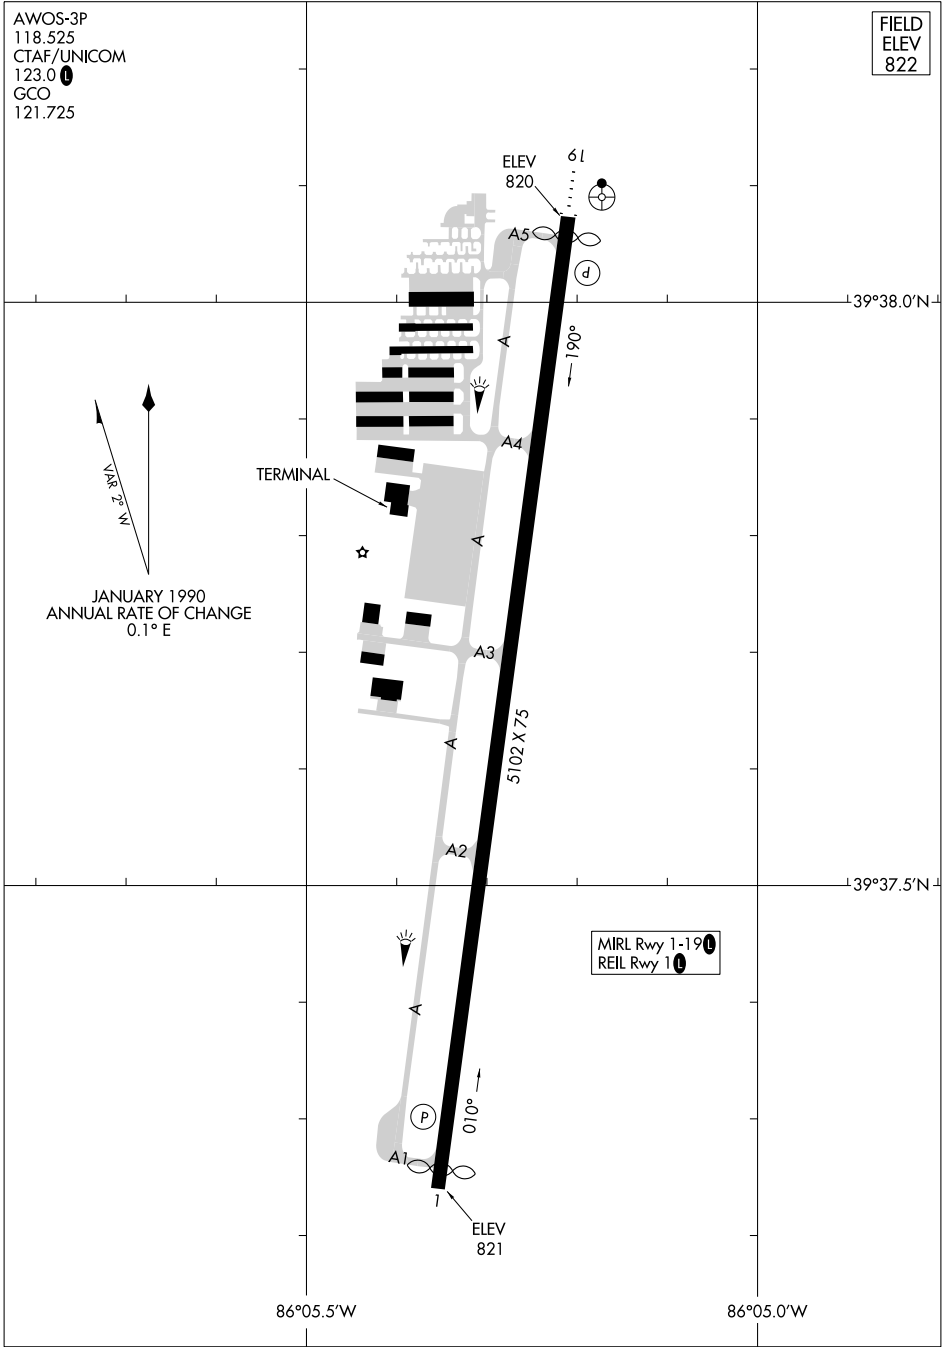

# AIRPORT DIAGRAM

AL-6614 (FAA)

INDY SOUTH GREENWOOD (HFY)  
INDIANAPOLIS, INDIANA

AWOS-3P  
118.525  
CTAF/UNICOM  
123.0   
GCO  
121.725

FIELD  
ELEV  
822

EC-2, 11 JUN 2026 to 09 JUL 2026

EC-2, 11 JUN 2026 to 09 JUL 2026

# AIRPORT DIAGRAM

26134

INDIANAPOLIS, INDIANA  
INDY SOUTH GREENWOOD (HFY)