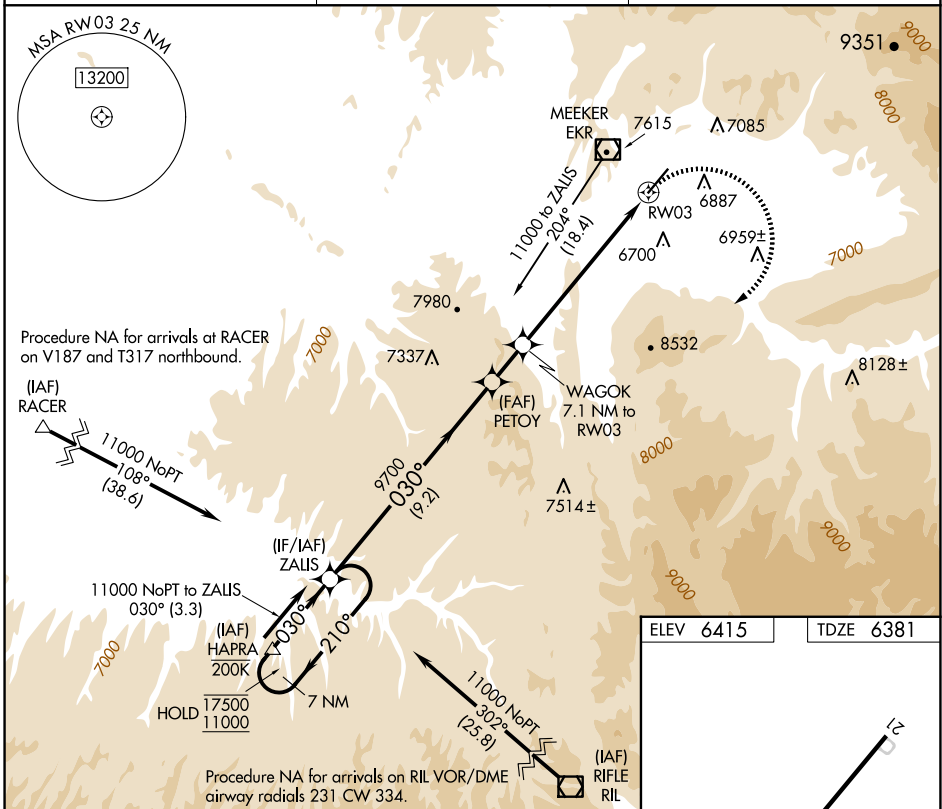

APP CRS	Rwy Ldg	6503
030°	TDZE	6381
	Apt Elev	6415

RNAV (GPS) RWY 3

MEEKER COULTER FLD (EEO)

RNP APCH - GPS.	MISSED APPROACH: Climbing right turn to 11000 direct ZALIS and hold.
<p>▼ Rwy 3 helicopter visibility reduction below 3/4 SM NA.</p> <p>❄️ -22°C</p>	

ASOS 135.525	DENVER CENTER 134.5 327.8	UNICOM 122.8 (CTAF)
------------------------	-------------------------------------	-------------------------------

ELEV 6415	TDZE 6381
-----------	-----------

CATEGORY	A	B	C	D
LNAV MDA	8300-1¼ 1919 (1900-1¼)	8300-1½ 1919 (1900-1½)	8300-3 1919 (1900-3)	NA

MIRL Rwy 3-21
REIL Rwys 3 and 21

SW-1, 11 JUN 2026 to 09 JUL 2026

SW-1, 11 JUN 2026 to 09 JUL 2026