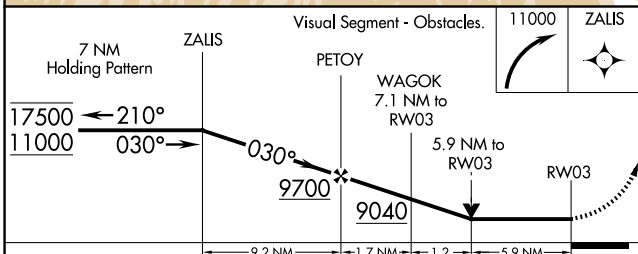

APP CRS	Rwy Ldg	6503
030°	TDZE	6381
	Apt Elev	6415

RNAV (GPS) RWY 3

MEEKER COULTER FLD (EEO)

RNP APCH - GPS.	MISSED APPROACH: Climbing right turn to 11000 direct ZALIS and hold.
<p>▼ Rwy 3 helicopter visibility reduction below 3/4 SM NA.</p> <p>❄️ -22°C</p>	

ASOS 135.525	DENVER CENTER 134.5 327.8	UNICOM 122.8 (CTAF)
------------------------	-------------------------------------	-------------------------------

ELEV 6415	TDZE 6381
-----------	-----------

CATEGORY	A	B	C	D
LNAV MDA	8300-1¼ 1919 (1900-1¼)	8300-1½ 1919 (1900-1½)	8300-3 1919 (1900-3)	NA