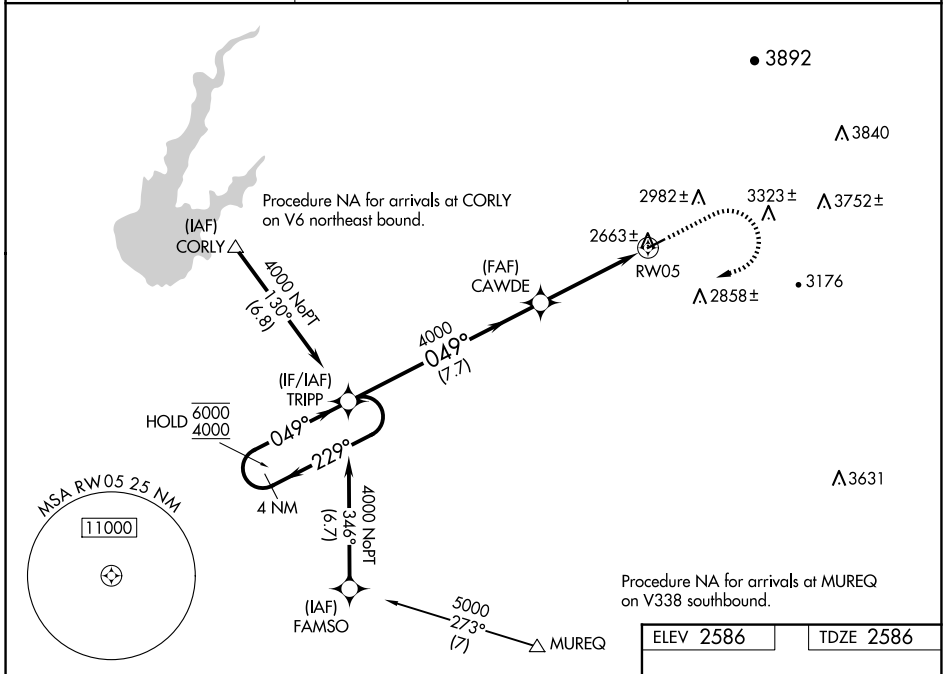

WAAS CH 78324 W05A	APP CRS 049°	Rwy Idg TDZE Apt Elev	3914 2586 2586
--	------------------------	-----------------------------	---

RNAV (GPS) RWY 5

PLACERVILLE (P.V.F.)

RNP APCH - GPS.

⚠ Circling NA northwest of Rwy 5-23. For uncompensated Baro-VNAV systems, LNAV/VNAV NA below -20°C or above 54°C.

⚠ MISSED APPROACH: Climb to 3200 then climbing right turn to 4500 direct TRIPP and hold.

AWOS-3 128.125	NORCAL APP CON 127.4 317.5	UNICOM 122.8 (CTAF)
--------------------------	--------------------------------------	-------------------------------

VGSI and RNAV glidepath not coincident (VGSI Angle 3.00/TCH 22).

ELEV 2586	TDZE 2586
-----------	-----------

CATEGORY	A	B	C	D
LPV DA	2966-1	380 (400-1)		NA
LNAV/VNAV DA	2970-1½	384 (400-1½)		NA
LNAV MDA	3080-1	494 (500-1)		NA
CIRCLING	3180-1 594 (600-1)	3440-1¼ 854 (900-1¼)		NA

SW-2, 11 JUN 2026 to 09 JUL 2026

SW-2, 11 JUN 2026 to 09 JUL 2026