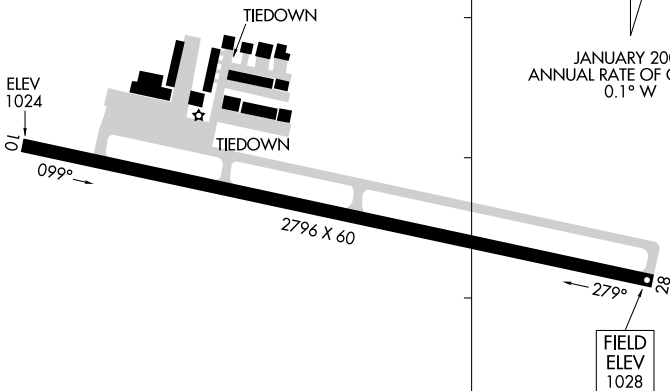

26134

AIRPORT DIAGRAM

MAPLE LAKE MUNI-BILL MAVENCAMP SR FLD (MGG)
AL-6585 (FAA)
MAPLE LAKE, MINNESOTA

AWOS-3
128.325
CTAF/UNICOM
122.8

45°14.5'N

NC-1, 11 JUN 2026 to 09 JUL 2026

NC-1, 11 JUN 2026 to 09 JUL 2026