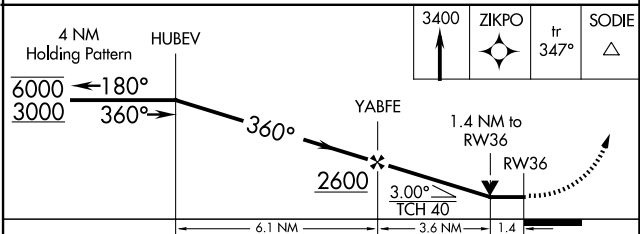

RNAV (GPS) RWY 36

BUFFALO MUNI (CFE)

APP CRS 360°	Rwy Ldg TDZE Apt Elev	3200 968 968
------------------------	-----------------------------	---

RNP APCH - GPS.

▼
▲ Rwy 36 helicopter visibility reduction below 3/4 SM NA.

MISSED APPROACH: Climb to 3400 direct ZIKPO and on track 347° to SODIE and hold.

AWOS-3PT
120.45

MINNEAPOLIS APP CON
126.5 335.65

GCO
121.725

UNICOM
122.8 (CTAF) **📻**

CATEGORY	A	B	C	D
LNAV MDA	1460-1	492 (500-1)	1460-1 ³ / ₈ 492 (500-1 ³ / ₈)	NA
CIRCLING	1460-1 492 (500-1)	1540-1 572 (600-1)	1580-1 ¹ / ₂ 612 (700-1 ¹ / ₂)	NA