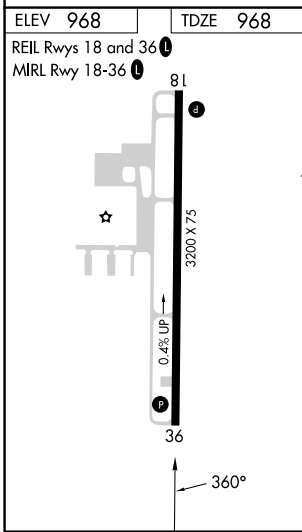

RNAV (GPS) RWY 36

BUFFALO MUNI (CFE)

APP CRS 360°	Rwy Ldg TDZE Apt Elev	3200 968 968
------------------------	-----------------------------	---

RNP APCH - GPS.

▼
▲ Rwy 36 helicopter visibility reduction below 3/4 SM NA.

MISSED APPROACH: Climb to 3400 direct ZIKPO and on track 347° to SODIE and hold.

AWOS-3PT
120.45

MINNEAPOLIS APP CON
126.5 335.65

GCO
121.725

UNICOM
122.8 (CTAF) **📻**

CATEGORY	A	B	C	D
LNAV MDA	1460-1	492 (500-1)	1460-1 ³ / ₈ 492 (500-1 ³ / ₈)	NA
CIRCLING	1460-1 492 (500-1)	1540-1 572 (600-1)	1580-1 ¹ / ₂ 612 (700-1 ¹ / ₂)	NA