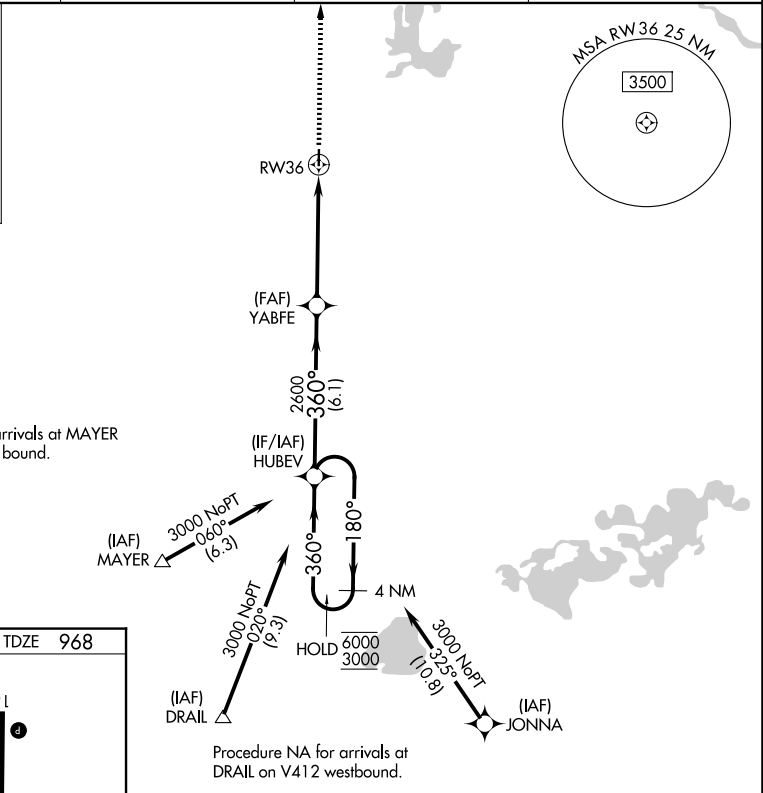

RNAV (GPS) RWY 36

BUFFALO MUNI (CFE)

APP CRS 360°	Rwy Ldg TDZE Apt Elev	3200 968 968
------------------------	-----------------------------	---

RNP APCH - GPS.

▼
▲ Rwy 36 helicopter visibility reduction below 3/4 SM NA.

MISSED APPROACH: Climb to 3400 direct ZIKPO and on track 347° to SODIE and hold.

AWOS-3PT
120.45

MINNEAPOLIS APP CON
126.5 335.65

GCO
121.725

UNICOM
122.8 (CTAF) **📻**

CATEGORY	A	B	C	D
LNAV MDA	1460-1	492 (500-1)	1460-1 ³ / ₈ 492 (500-1 ³ / ₈)	NA
CIRCLING	1460-1 492 (500-1)	1540-1 572 (600-1)	1580-1 ¹ / ₂ 612 (700-1 ¹ / ₂)	NA

NC-1, 11 JUN 2026 to 09 JUL 2026

NC-1, 11 JUN 2026 to 09 JUL 2026