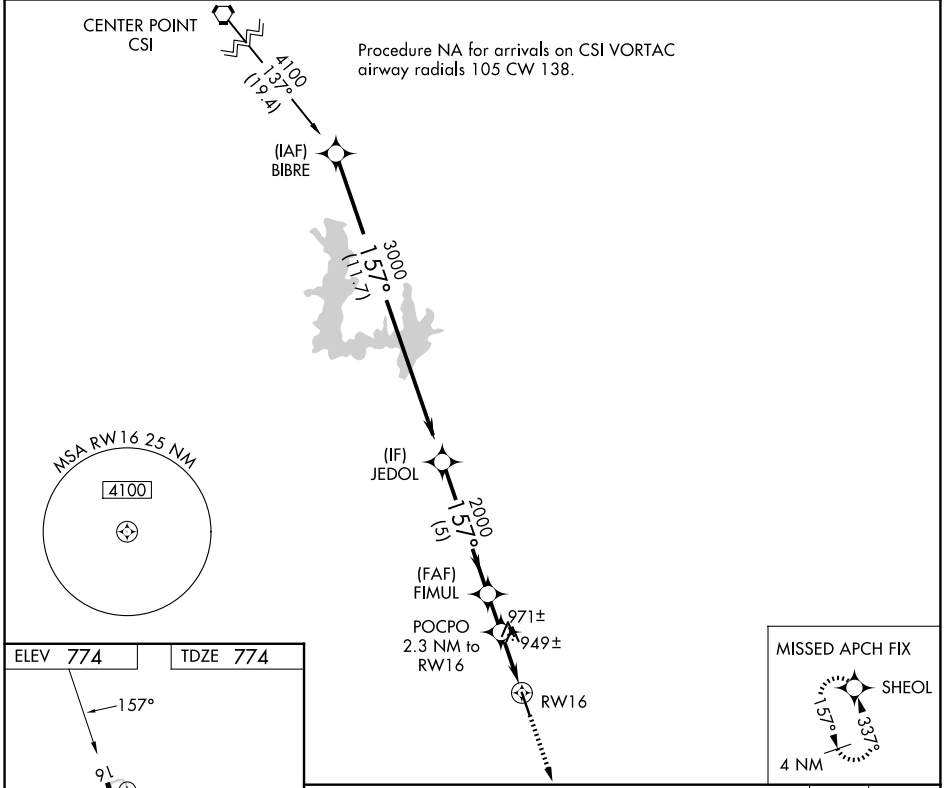

WAAS CH 86838 W16A	APP CRS 157°	Rwy Ldg TDZE Apt Elev	5001 774 774
--	------------------------	-----------------------------	---

RNAV (GPS) RWY 16

CASTROVILLE MUNI (CVB)

⚠ DME/DME RNP-0.3 NA. When local altimeter setting not received, use Lackland AFB (Kelly FLD Annex) altimeter setting: increase all MDA 60 feet, increase all Cat C visibilities ¼ mile. Helicopter visibility reduction below 1 SM NA. Night landing: Rwy 16 NA.

⚠ MISSED APPROACH: Climb to 3000 direct SHEOL and hold.

AWOS-3 119.25	SAN ANTONIO APP CON 118.05 353.5	UNICOM 122.8 (CTAF) 0
-------------------------	--	---------------------------------

	JEDOL	FIMUL	POCPO 2.3 NM to RW16	3000	SHEOL
	3000	2000	1540	↑	✧
	5 NM		1.4 NM	2.3 NM	
CATEGORY	A	B	C	D	
LP MDA	1200-1	426 (500-1)	1200-1¼ 426 (500-1¼)	NA	
LNAV MDA	1240-1	466 (500-1)	1240-1⅜ 466 (500-1⅜)	NA	
CIRCLING	1240-1 466 (500-1)	1380-1 606 (700-1)	1580-2¼ 806 (900-2¼)	NA	

SC-3, 11 JUN 2026 to 09 JUL 2026

SC-3, 11 JUN 2026 to 09 JUL 2026