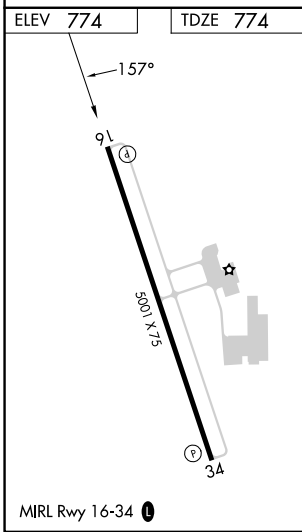

WAAS CH 86838 W16A	APP CRS 157°	Rwy Ldg TDZE Apt Elev	5001 774 774
--	------------------------	-----------------------------	---

RNAV (GPS) RWY 16

CASTROVILLE MUNI (CVB)

⚠ DME/DME RNP-0.3 NA. When local altimeter setting not received, use Lackland AFB (Kelly FLD Annex) altimeter setting: increase all MDA 60 feet, increase all Cat C visibilities ¼ mile. Helicopter visibility reduction below 1 SM NA. Night landing: Rwy 16 NA.

⚠ MISSED APPROACH: Climb to 3000 direct SHEOL and hold.

AWOS-3 119.25	SAN ANTONIO APP CON 118.05 353.5	UNICOM 122.8 (CTAF) 0
-------------------------	--	---------------------------------

	JEDOL	FIMUL	POCPO 2.3 NM to RW16	3000	SHEOL
	3000	2000	1540	↑	✧
	5 NM		1.4 NM	2.3 NM	
CATEGORY	A	B	C	D	
LP MDA	1200-1	426 (500-1)	1200-1¼ 426 (500-1¼)	NA	
LNAV MDA	1240-1	466 (500-1)	1240-1⅜ 466 (500-1⅜)	NA	
CIRCLING	1240-1 466 (500-1)	1380-1 606 (700-1)	1580-2¼ 806 (900-2¼)	NA	