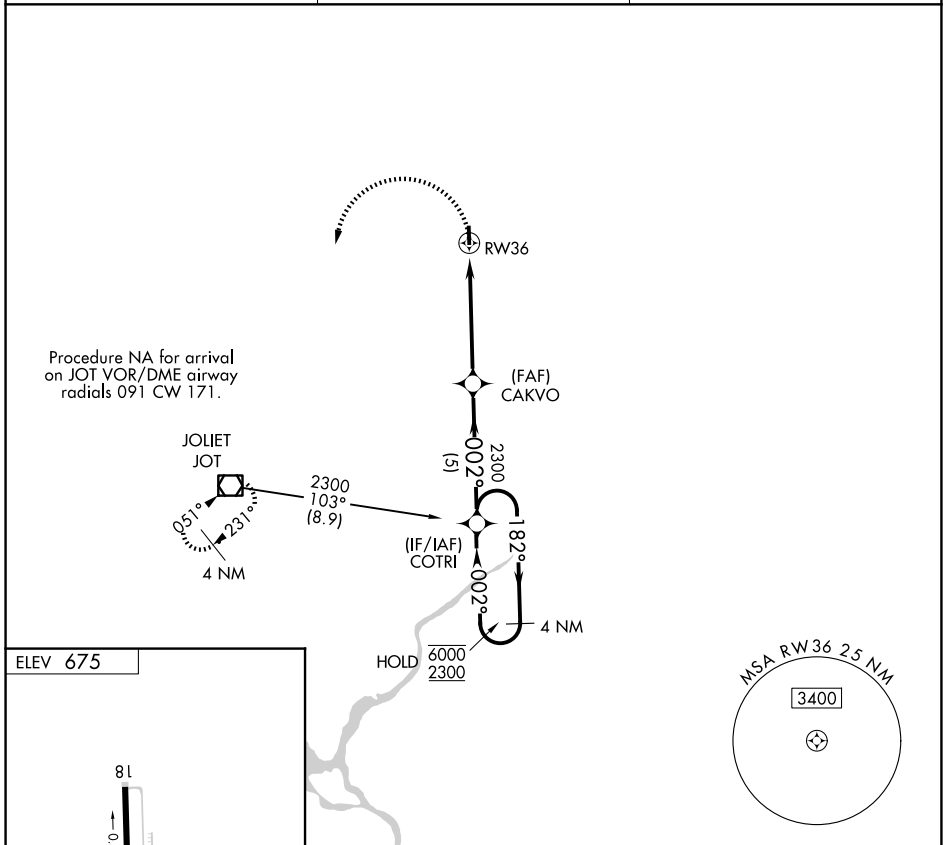

APP CRS 002°	Rwy Ldg TDZE Apt Elev	N/A N/A 675
------------------------	-----------------------------	--

RNAV (GPS)-B
BOLINGBROOK'S CLOW INTL (1C5)

RNP APCH.		MISSED APPROACH: Climbing left turn to 2300 direct JOT VOR/DME and hold.
Procedure NA at night. Use Lewis University altimeter setting.		
LOT AWOS-3PT 126.675	CHICAGO APP CON 119.35 354.075	CTAF 122.9

CATEGORY	A	B	C	D
CIRCLING	1160-1 485 (500-1)	1220-1 545 (600-1)	NA	

EC-3, 11 JUN 2026 to 09 JUL 2026

EC-3, 11 JUN 2026 to 09 JUL 2026