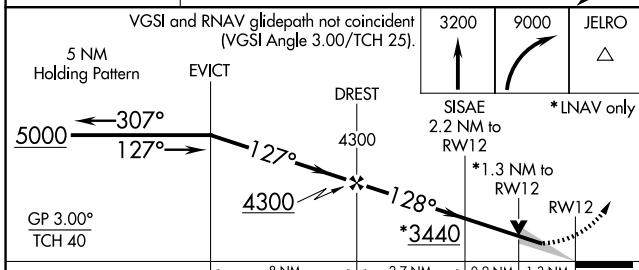

WAAS CH 90140 W12A	APP CRS 128°	Rwy Ldg 4652 TDZE 2706 Apt Elev 2706
--	------------------------	---

RNAV (GPS) RWY 12

HETTINGER/JB LINDQUIST RGNL (HEI)

⚠ For uncompensated Baro-VNAV systems, LNAV/VNAV NA below -20°C (-4°F) or above 54°C (130°F). DME/DME RNP-0.3 NA. Circling NA northeast of Rwy 12-30. Circling NA to Rwys 17 and 35.

MISSED APPROACH: Climb to 3200, then climbing right turn to 9000 direct JELRO and hold, continue climb-in-hold to 9000.

ASOS 119.925	MINNEAPOLIS CENTER 124.25 236.825	UNICOM 122.8 (CTAF) 0
------------------------	---	---------------------------------

ELEV 2706	TDZE 2706
-----------	-----------

CATEGORY	A	B	C	D
LPV DA		2956-1	250 (300-1)	
LNAV/VNAV DA		3168-1 5/8	462 (500-1 5/8)	
LNAV MDA	3140-1	434 (500-1)	3140-1 1/4	434 (500-1 1/4)
CIRCLING	3180-1 474 (500-1)	3240-1 534 (600-1)	3240-1 1/2 534 (600-1 1/2)	3460-2 1/2 754 (800-2 1/2)