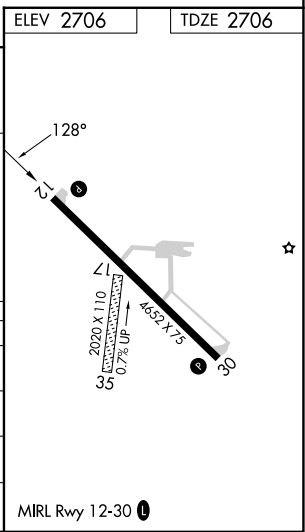

WAAS CH 90140 W12A	APP CRS 128°	Rwy Ldg 4652 TDZE 2706 Apt Elev 2706
--	------------------------	---

RNAV (GPS) RWY 12

HETTINGER/JB LINDQUIST RGNL (HEI)

⚠ For uncompensated Baro-VNAV systems, LNAV/VNAV NA below -20°C (-4°F) or above 54°C (130°F). DME/DME RNP-0.3 NA. Circling NA northeast of Rwy 12-30. Circling NA to Rwys 17 and 35.

MISSED APPROACH: Climb to 3200, then climbing right turn to 9000 direct JELRO and hold, continue climb-in-hold to 9000.

ASOS 119.925	MINNEAPOLIS CENTER 124.25 236.825	UNICOM 122.8 (CTAF) 0
------------------------	---	---------------------------------

ELEV 2706	TDZE 2706
-----------	-----------

CATEGORY	A	B	C	D
LPV DA		2956-1	250 (300-1)	
LNAV/VNAV DA		3168-1 5/8	462 (500-1 5/8)	
LNAV MDA	3140-1	434 (500-1)	3140-1 1/4	434 (500-1 1/4)
CIRCLING	3180-1 474 (500-1)	3240-1 534 (600-1)	3240-1 1/2 534 (600-1 1/2)	3460-2 1/2 754 (800-2 1/2)