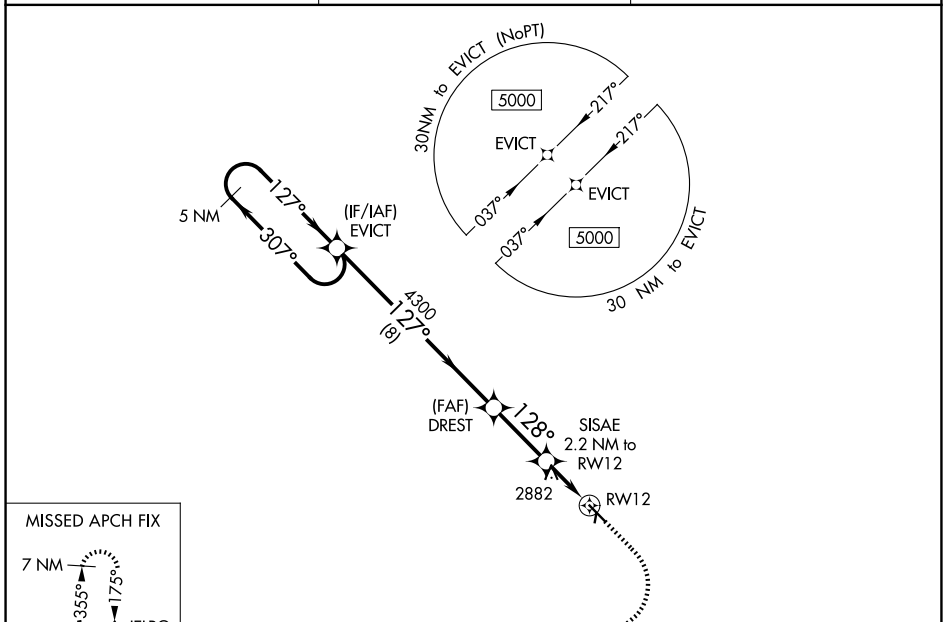

WAAS CH 90140 W12A	APP CRS 128°	Rwy Ldg 4652 TDZE 2706 Apt Elev 2706
--	------------------------	---

RNAV (GPS) RWY 12

HETTINGER/JB LINDQUIST RGNL (HEI)

⚠ For uncompensated Baro-VNAV systems, LNAV/VNAV NA below -20°C (-4°F) or above 54°C (130°F). DME/DME RNP-0.3 NA. Circling NA northeast of Rwy 12-30. Circling NA to Rwys 17 and 35.

MISSED APPROACH: Climb to 3200, then climbing right turn to 9000 direct JELRO and hold, continue climb-in-hold to 9000.

ASOS 119.925	MINNEAPOLIS CENTER 124.25 236.825	UNICOM 122.8 (CTAF) 0
------------------------	---	---------------------------------

ELEV 2706	TDZE 2706
-----------	-----------

CATEGORY	A	B	C	D
LPV DA		2956-1	250 (300-1)	
LNAV/VNAV DA		3168-1 5/8	462 (500-1 5/8)	
LNAV MDA	3140-1	434 (500-1)	3140-1 1/4	434 (500-1 1/4)
CIRCLING	3180-1 474 (500-1)	3240-1 534 (600-1)	3240-1 1/2 534 (600-1 1/2)	3460-2 1/2 754 (800-2 1/2)

NC-1, 11 JUN 2026 to 09 JUL 2026

NC-1, 11 JUN 2026 to 09 JUL 2026