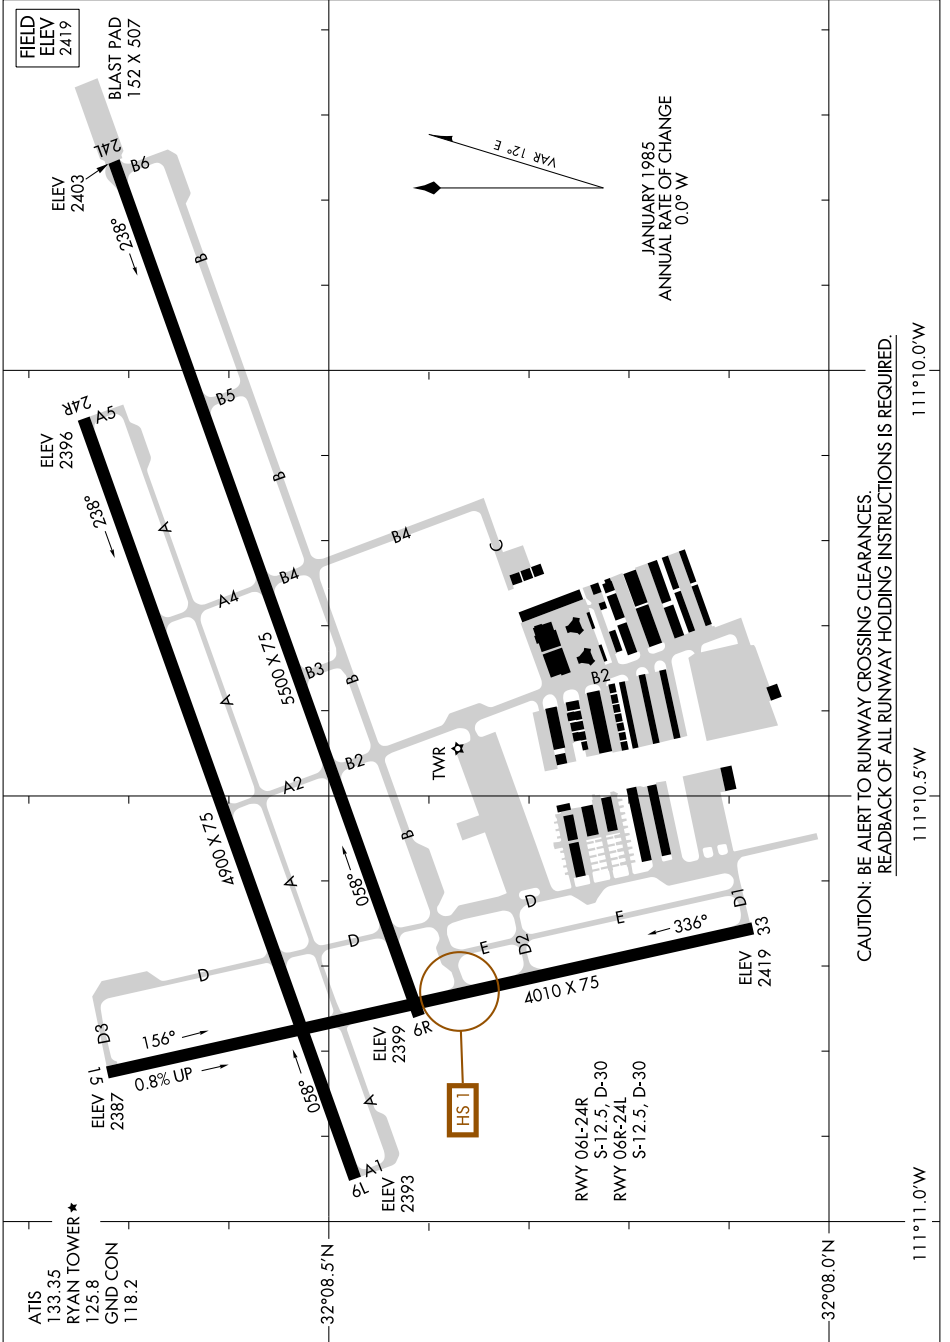

AIRPORT DIAGRAM

AL-6513 (FAA)

RYAN FLD (RYN)
TUCSON, ARIZONA

SW-4, 11 JUN 2026 to 09 JUL 2026

CAUTION: BE ALERT TO RUNWAY CROSSING CLEARANCES.
REARBACK OF ALL RUNWAY HOLDING INSTRUCTIONS IS REQUIRED.

AIRPORT DIAGRAM

TUCSON, ARIZONA
RYAN FLD (RYN)

SW-4, 11 JUN 2026 to 09 JUL 2026