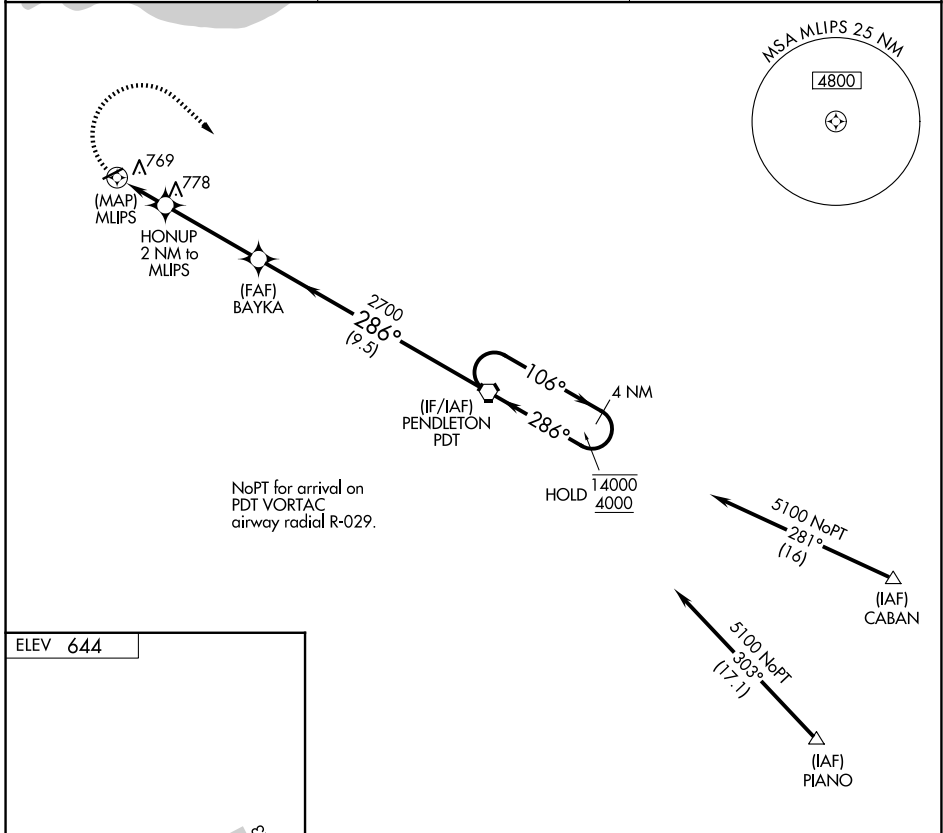

RNAV (GPS)-B
HERMISTON MUNI (H.R.I)

APP CRS 286°	Rwy Ldg TDZE Apt Elev	N/A N/A 644
------------------------	--------------------------	--

RNP APCH.	MISSED APPROACH: Climbing right turn to 4000 direct PDT VORTAC and hold.
Circling Rwy 5 NA at night.	

ASOS 135.225	SPOKANE APP CON * 133.15 379.15	UNICOM 122.8 (CTAF) 0
------------------------	---	---------------------------------

NoPT for arrival on PDT VORTAC
airway radial R-029.

4000	PDT	PDT VORTAC				4 NM Holding Pattern
MLIPS	HONUP 2 NM to MLIPS	BAYKA	PDT VORTAC			
	1400	2700	106°	1400	286°	4000
	2 NM	3.9 NM	9.5 NM			
CATEGORY	A	B	C	D		
CIRCLING	1140-1 496 (500-1)		1140-1½ 496 (500-½)	1260-2 616 (700-2)		

NW-1, 11 JUN 2026 to 09 JUL 2026

NW-1, 11 JUN 2026 to 09 JUL 2026