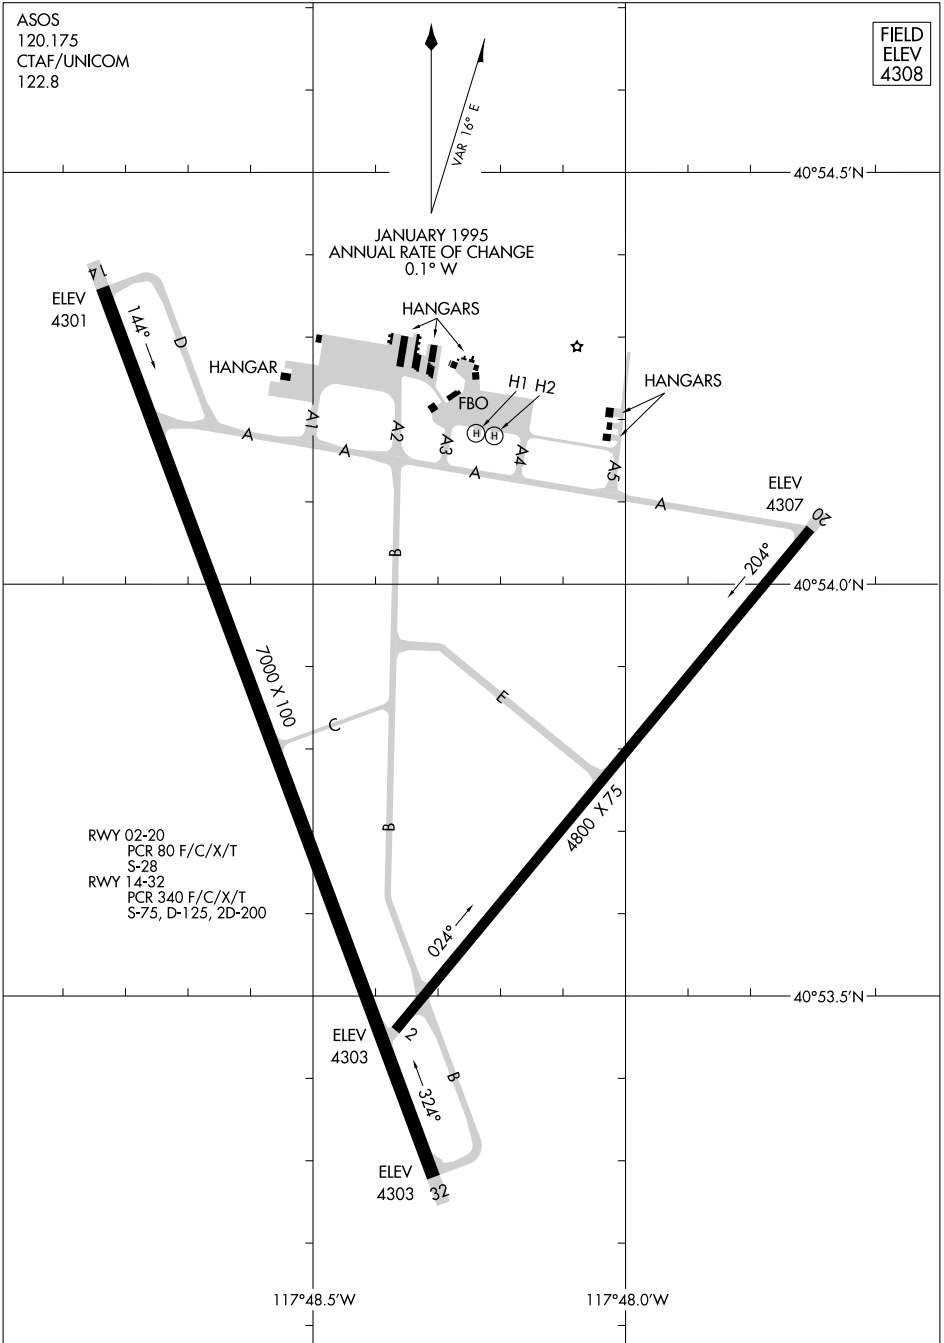

26134

# AIRPORT DIAGRAM

WINNEMUCCA MUNI (WMC)  
WINNEMUCCA, NEVADA

AL-6471 (FAA)

ASOS  
120.175  
CTAF/UNICOM  
122.8

FIELD  
ELEV  
4308

SW-4, 11 JUN 2026 to 09 JUL 2026

SW-4, 11 JUN 2026 to 09 JUL 2026

# AIRPORT DIAGRAM

26134

WINNEMUCCA, NEVADA  
WINNEMUCCA MUNI (WMC)