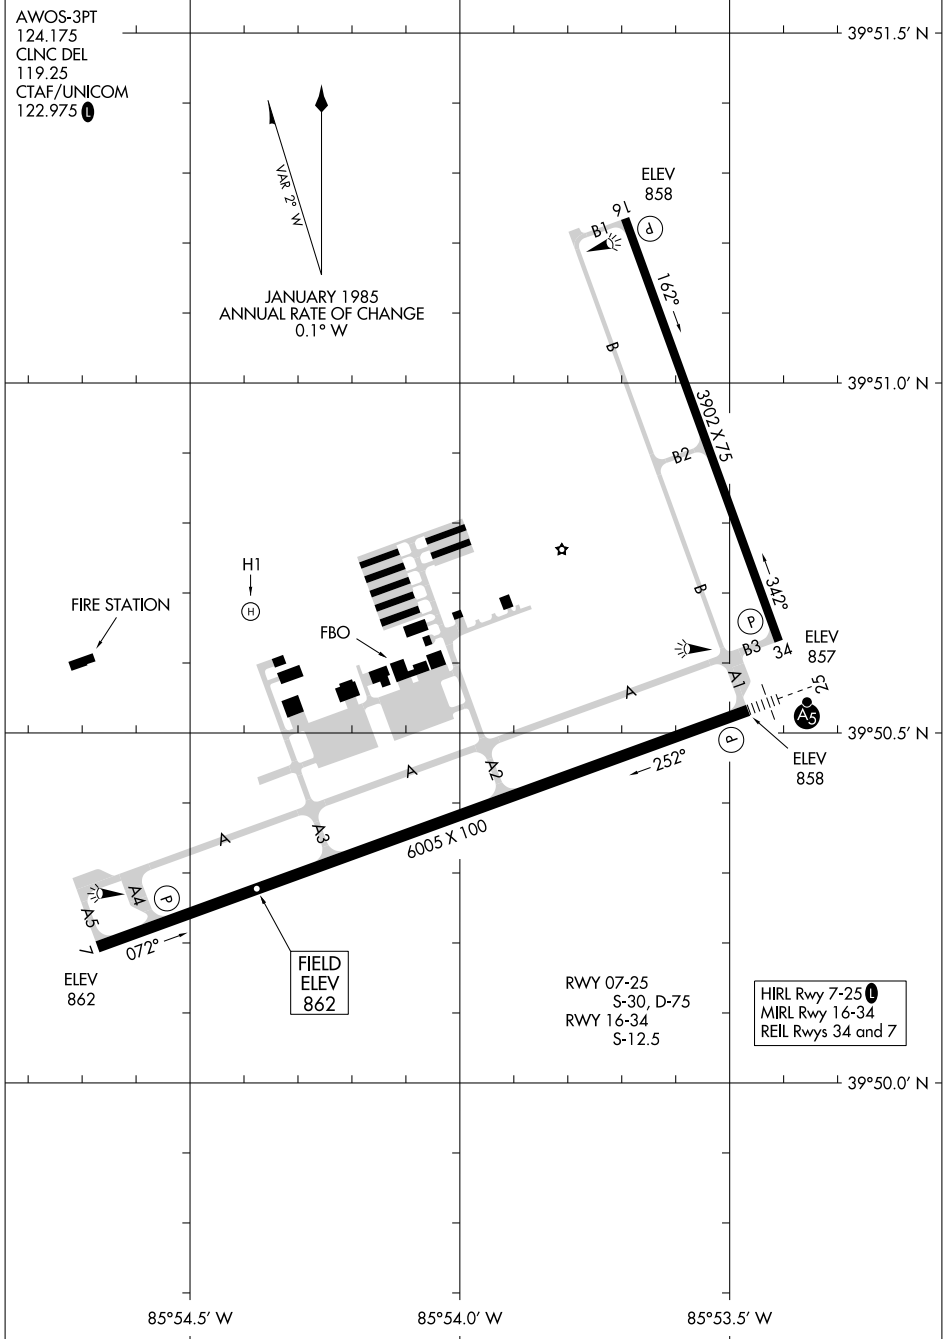

26134

AIRPORT DIAGRAM

AL-6452 (FAA)

INDIANAPOLIS RGNL (MQJ)
INDIANAPOLIS, INDIANA

AWOS-3PT
124.175
CLNC DEL
119.25
CTAF/UNICOM
122.975

JANUARY 1985
ANNUAL RATE OF CHANGE
0.1° W

EC-2, 11 JUN 2026 to 09 JUL 2026

EC-2, 11 JUN 2026 to 09 JUL 2026

AIRPORT DIAGRAM

26134

INDIANAPOLIS, INDIANA
INDIANAPOLIS RGNL (MQJ)