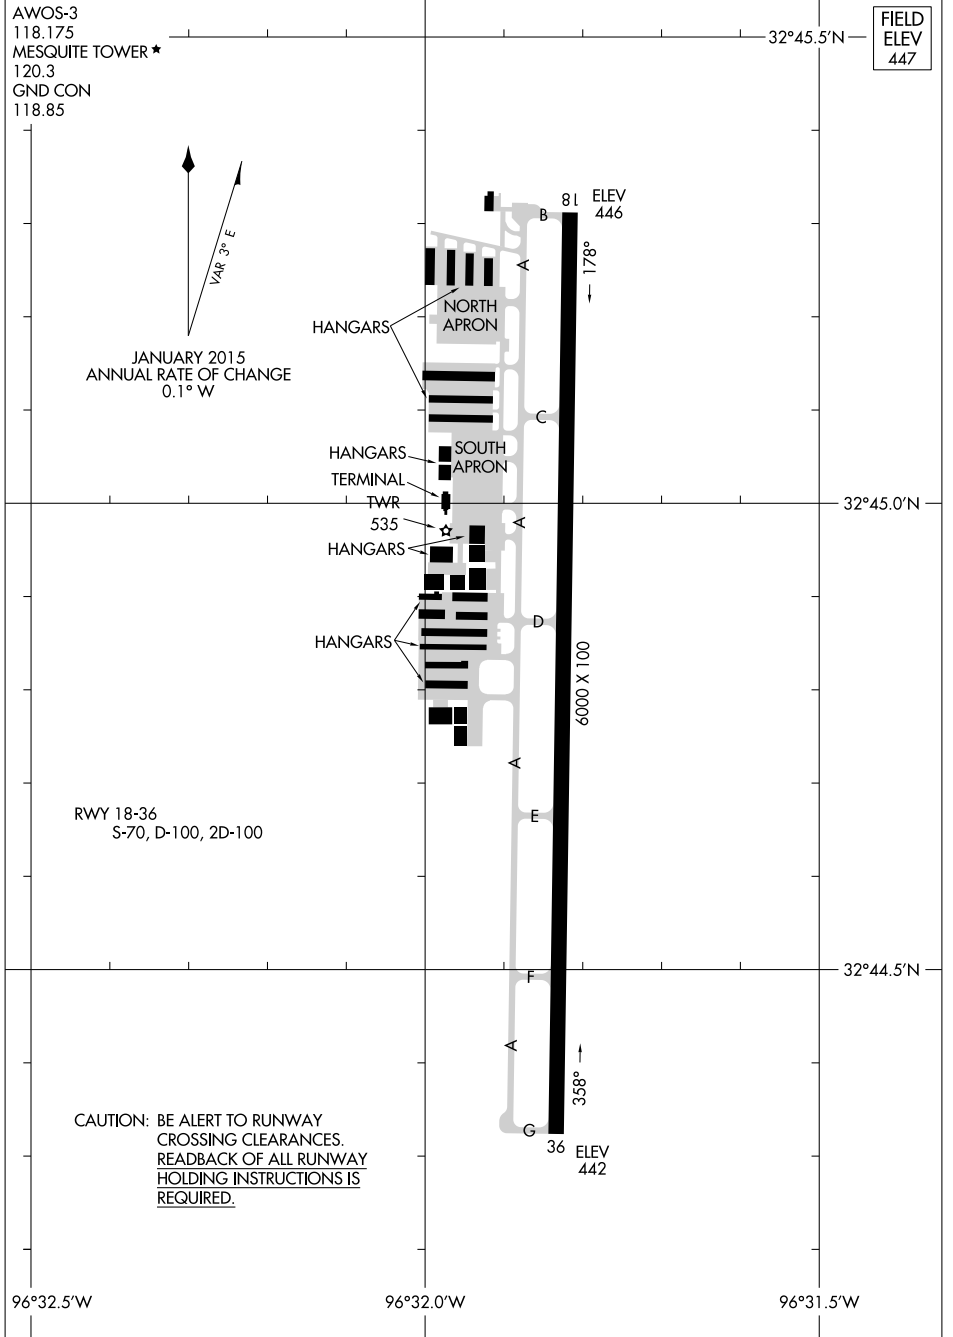

26134

AIRPORT DIAGRAM

AL-6444 (FAA)

MESQUITE METRO (HQZ)
MESQUITE, TEXAS

SC-2, 11 JUN 2026 to 09 JUL 2026

SC-2, 11 JUN 2026 to 09 JUL 2026

AIRPORT DIAGRAM

26134

MESQUITE, TEXAS
MESQUITE METRO (HQZ)