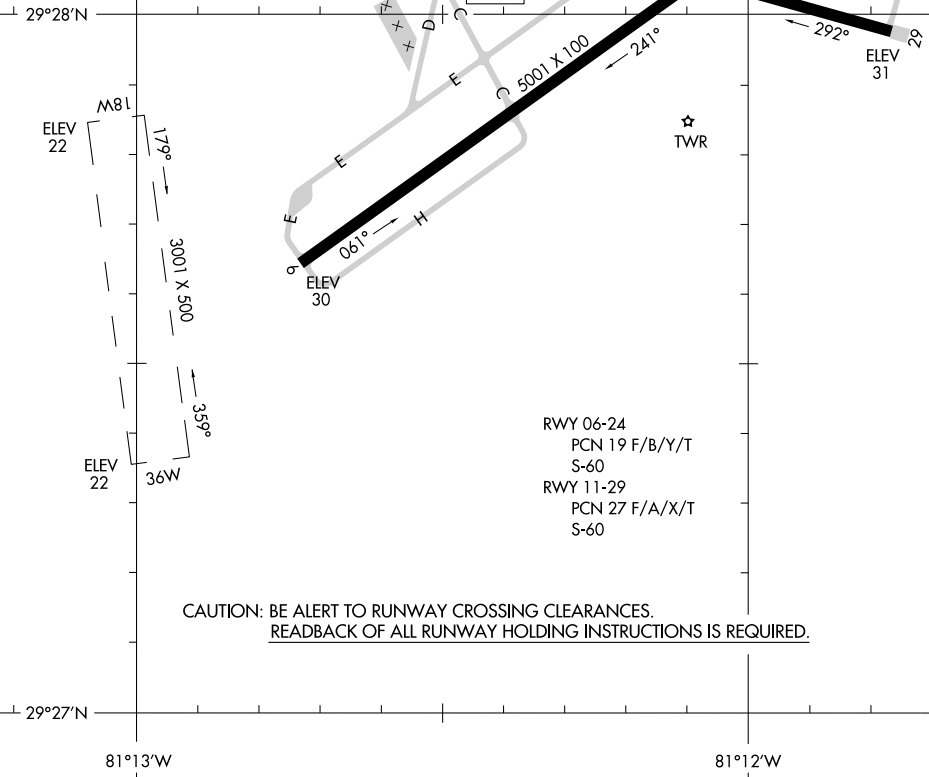

# AIRPORT DIAGRAM

AL-6440 (FAA)

FLAGLER EXEC (FIN)  
PALM COAST, FLORIDA

ATIS 128.325  
 FLAGLER TOWER ★ 118.95  
 GND CON 121.75  
 CLNC DEL 121.75

SE-3, 11 JUN 2026 to 09 JUL 2026

SE-3, 11 JUN 2026 to 09 JUL 2026

RWY 06-24  
 PCN 19 F/B/Y/T  
 S-60  
 RWY 11-29  
 PCN 27 F/A/X/T  
 S-60

**CAUTION: BE ALERT TO RUNWAY CROSSING CLEARANCES.**  
READBACK OF ALL RUNWAY HOLDING INSTRUCTIONS IS REQUIRED.

# AIRPORT DIAGRAM

PALM COAST, FLORIDA  
FLAGLER EXEC (FIN)