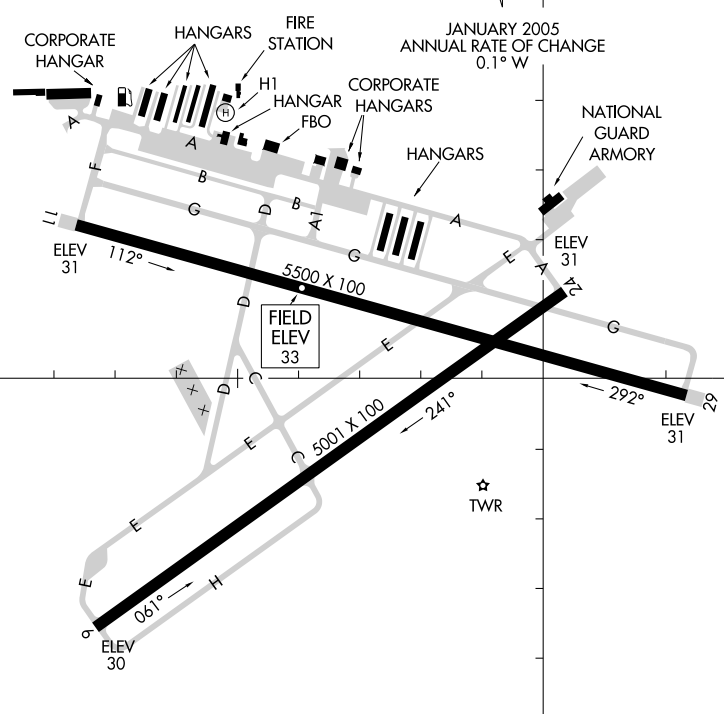

# AIRPORT DIAGRAM

AL-6440 (FAA)

FLAGLER EXEC (FIN)  
PALM COAST, FLORIDA

ATIS 128.325  
 FLAGLER TOWER ★ 118.95  
 GND CON 121.75  
 CLNC DEL 121.75

SE-3, 11 JUN 2026 to 09 JUL 2026

SE-3, 11 JUN 2026 to 09 JUL 2026

RWY 06-24  
 PCN 19 F/B/Y/T  
 S-60  
 RWY 11-29  
 PCN 27 F/A/X/T  
 S-60

**CAUTION: BE ALERT TO RUNWAY CROSSING CLEARANCES.**  
READBACK OF ALL RUNWAY HOLDING INSTRUCTIONS IS REQUIRED.

# AIRPORT DIAGRAM

PALM COAST, FLORIDA  
FLAGLER EXEC (FIN)