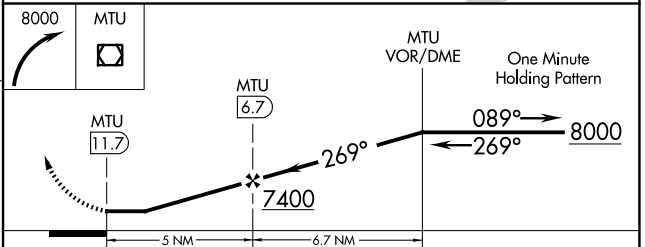

VOR/DME MTU 112.7 Chan 74	APP CRS 269°	Rwy Ldg TDZE N/A Apt Elev 5831
---	------------------------	---

VOR/DME-A
DUCHESNE MUNI (U69)

▽ NA When local altimeter setting not received, use Vernal altimeter setting.
Circling NA to Rwys 8 and 26.

MISSED APPROACH: Climbing right turn to 8000 direct MTU VOR/DME and hold.

AWOS-3 121.125	SALT LAKE CENTER 133.9 370.85	UNICOM 122.8 (CTAF)
--------------------------	---	-------------------------------

CATEGORY	A	B	C	D
CIRCLING	6660-1¼	829 (900-1¼)	6660-2½ 829 (900-2½)	NA

SW-4, 11 JUN 2026 to 09 JUL 2026

SW-4, 11 JUN 2026 to 09 JUL 2026