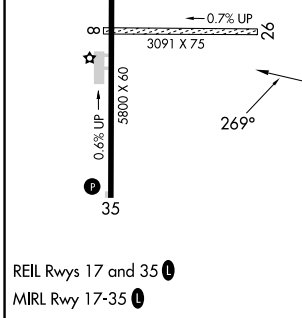

VOR/DME MTU 112.7 Chan 74	APP CRS 269°	Rwy Ldg TDZE N/A Apt Elev 5831
---	------------------------	---

VOR/DME-A
DUCHESNE MUNI (U69)

▽ NA When local altimeter setting not received, use Vernal altimeter setting.
Circling NA to Rwys 8 and 26.

MISSED APPROACH: Climbing right turn to 8000 direct MTU VOR/DME and hold.

AWOS-3 121.125	SALT LAKE CENTER 133.9 370.85	UNICOM 122.8 (CTAF)
--------------------------	---	-------------------------------

CATEGORY	A	B	C	D
CIRCLING	6660-1¼	829 (900-1¼)	6660-2½ 829 (900-2½)	NA

SW-4, 11 JUN 2026 to 09 JUL 2026

SW-4, 11 JUN 2026 to 09 JUL 2026