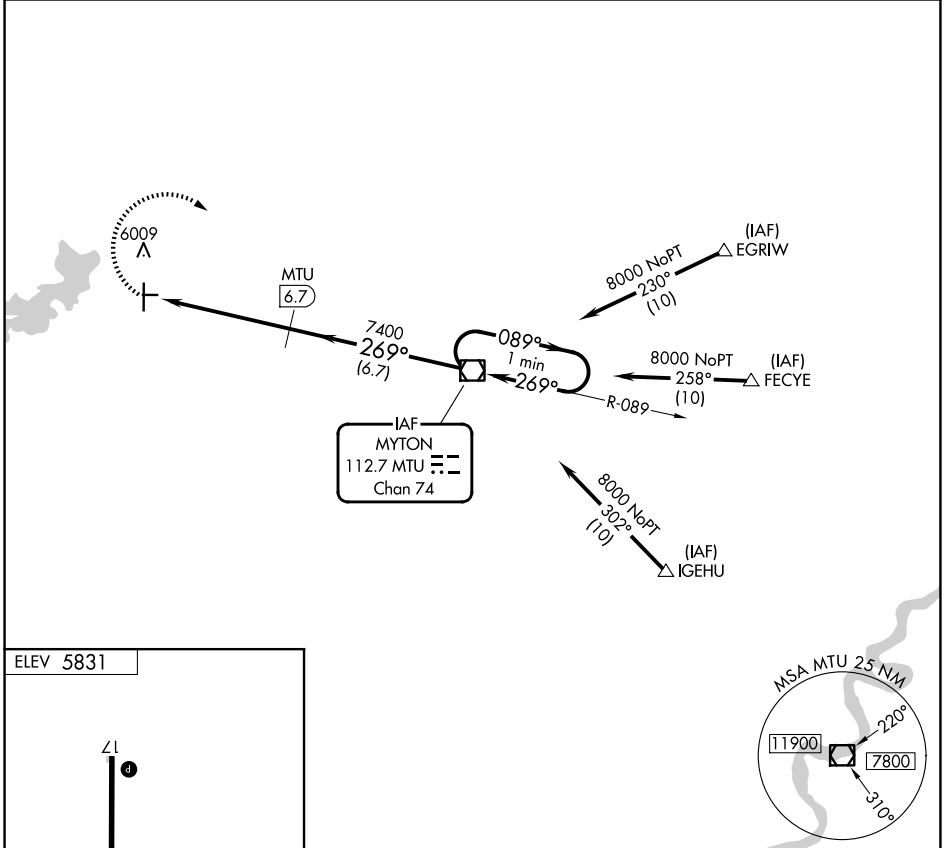

VOR/DME MTU 112.7 Chan 74	APP CRS 269°	Rwy Ldg TDZE N/A Apt Elev 5831
---	------------------------	---

VOR/DME-A
DUCHESNE MUNI (U69)

▽ NA When local altimeter setting not received, use Vernal altimeter setting.
Circling NA to Rwys 8 and 26.

MISSED APPROACH: Climbing right turn to 8000 direct MTU VOR/DME and hold.

AWOS-3 121.125	SALT LAKE CENTER 133.9 370.85	UNICOM 122.8 (CTAF)
--------------------------	---	-------------------------------

CATEGORY	A	B	C	D
CIRCLING	6660-1¼	829 (900-1¼)	6660-2½ 829 (900-2½)	NA

SW-4, 11 JUN 2026 to 09 JUL 2026

SW-4, 11 JUN 2026 to 09 JUL 2026