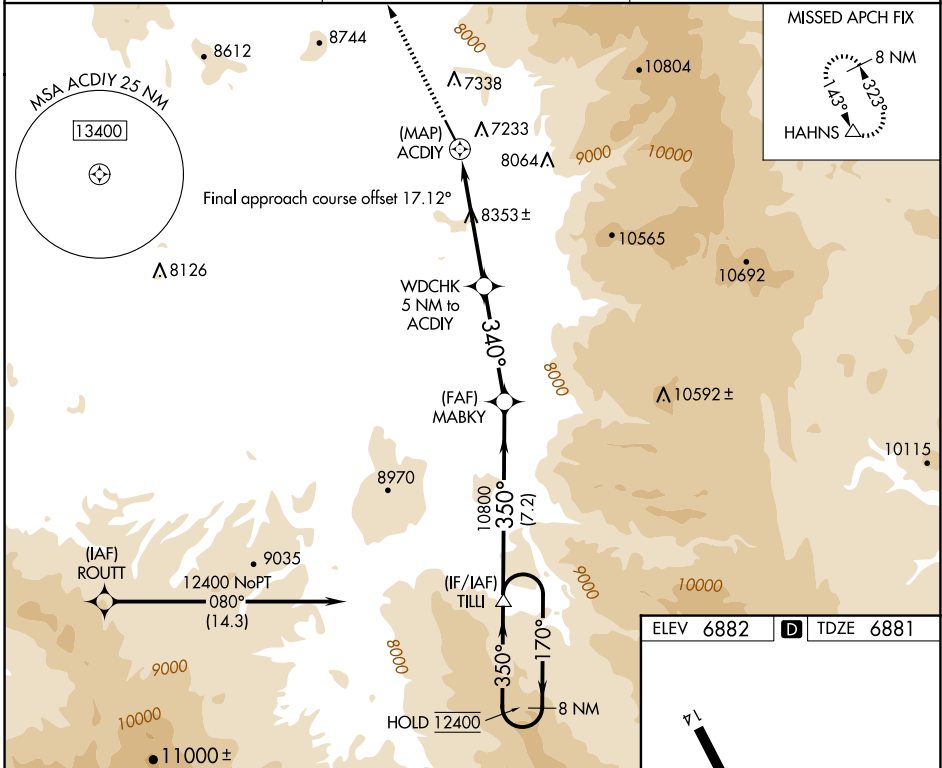

APP CRS	Rwy Ldg	3852
340°	TDZE	6881
	Apt Elev	6882

RNAV (GPS) Z RWY 32

STEAMBOAT SPRINGS/BOB ADAMS FLD (SBS)

RNP APCH - GPS.

⚠ Circling NA northeast of Rwy 14-32. Rwy 32 helicopter visibility reduction below 1 SM NA. Rwy 32 Straight-in minimums NA at night. Circling Rwy 32 NA at night.

❄ -25°C

MISSED APPROACH: Climb to 13600 direct HAHNS and hold, continue climb-in-hold to 13600.

AWOS-3 118.325	DENVER CENTER 120.475 235.975	UNICOM 122.8 (CTAF)
--------------------------	---	-------------------------------

SW-1, 11 JUN 2026 to 09 JUL 2026

SW-1, 11 JUN 2026 to 09 JUL 2026