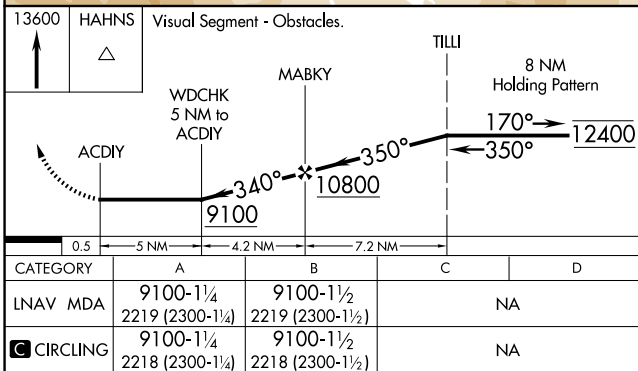

APP CRS	Rwy Ldg	3852
340°	TDZE	6881
	Apt Elev	6882

RNAV (GPS) Z RWY 32

STEAMBOAT SPRINGS/BOB ADAMS FLD (SBS)

RNP APCH - GPS.

⚠ Circling NA northeast of Rwy 14-32. Rwy 32 helicopter visibility reduction below 1 SM NA. Rwy 32 Straight-in minimums NA at night. Circling Rwy 32 NA at night.

❄ -25°C

MISSED APPROACH: Climb to 13600 direct HAHNS and hold, continue climb-in-hold to 13600.

AWOS-3 118.325	DENVER CENTER 120.475 235.975	UNICOM 122.8 (CTAF)
--------------------------	---	-------------------------------

SW-1, 11 JUN 2026 to 09 JUL 2026

SW-1, 11 JUN 2026 to 09 JUL 2026