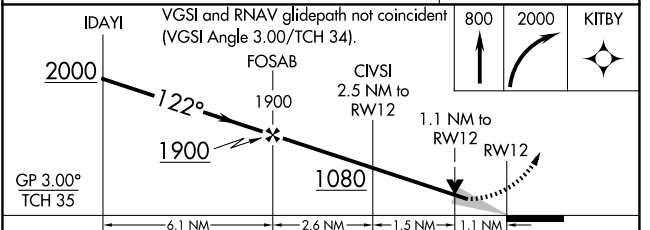

WAAS CH 62909 W12A	APP CRS 122°	Rwy Ldg TDZE Apt Elev	5545 253 255
--	------------------------	-----------------------------	---

RNAV (GPS) RWY 12

MADERA MUNI (M.A.E)

RNP APCH - GPS.		MISSED APPROACH: Climb to 800 then climbing right turn to 2000 direct KITBY and hold.	
<p>⚠ For uncompensated Baro-VNAV systems, LNAV/VNAV NA below -2°C or above 54°C.</p>		ASOS 134.725	FRESNO APP CON 119.45
		CINC DEL 119.45	UNICOM 122.8 (CTAF) 📻

ELEV 255	TDZE 253
----------	----------

CATEGORY	A	B	C	D
LPV DA	503-3/4	250 (300-3/4)		NA
LNAV/VNAV DA	503-3/4	250 (300-3/4)		NA
LNAV MDA	620-1 367 (400-1)			NA
CIRCLING	680-1 425 (500-1)	720-1 465 (500-1)	760-1 1/2 505 (600-1 1/2)	NA