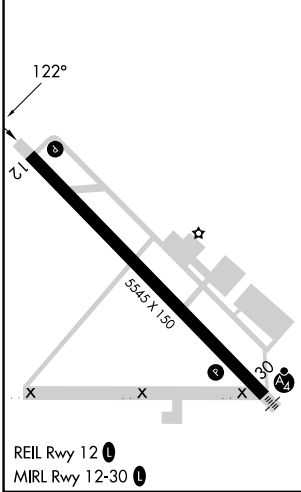

WAAS CH 62909 W12A	APP CRS 122°	Rwy Ldg TDZE Apt Elev	5545 253 255
--	------------------------	-----------------------------	---

RNAV (GPS) RWY 12

MADERA MUNI (M.A.E)

RNP APCH - GPS.		MISSED APPROACH: Climb to 800 then climbing right turn to 2000 direct KITBY and hold.	
<p>⚠ For uncompensated Baro-VNAV systems, LNAV/VNAV NA below -2°C or above 54°C.</p>		ASOS 134.725	FRESNO APP CON 119.45
		CINC DEL 119.45	UNICOM 122.8 (CTAF) 📻

ELEV 255	TDZE 253
----------	----------

CATEGORY	A	B	C	D
LPV DA	503-3/4	250 (300-3/4)		NA
LNAV/VNAV DA	503-3/4	250 (300-3/4)		NA
LNAV MDA	620-1 367 (400-1)			NA
CIRCLING	680-1 425 (500-1)	720-1 465 (500-1)	760-1 1/2 505 (600-1 1/2)	NA