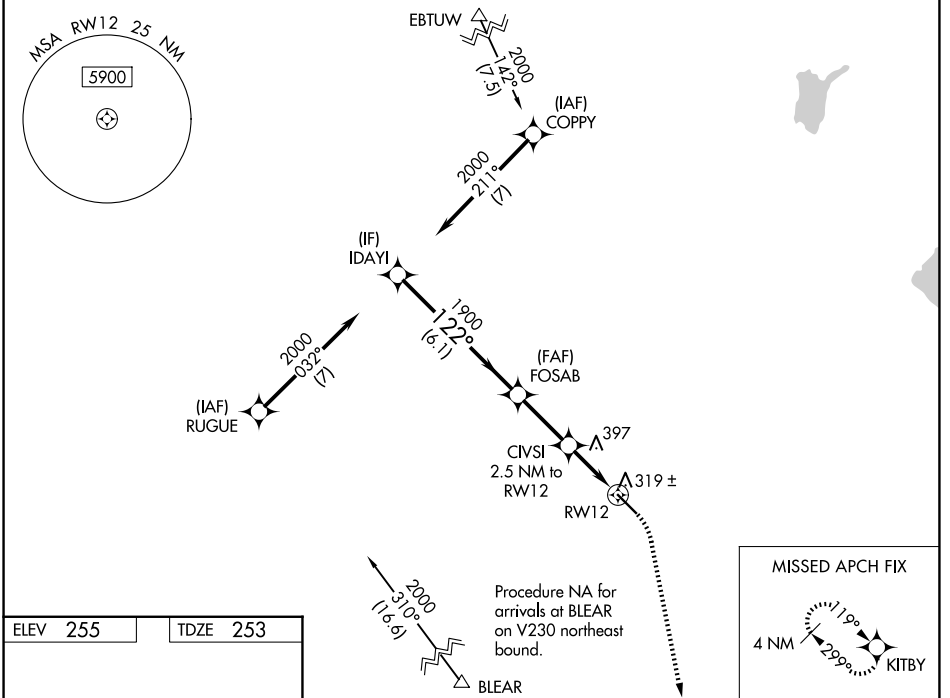

WAAS CH 62909 W12A	APP CRS 122°	Rwy Ldg TDZE Apt Elev	5545 253 255
--	------------------------	-----------------------------	---

RNAV (GPS) RWY 12

MADERA MUNI (M.A.E)

RNP APCH - GPS.		MISSED APPROACH: Climb to 800 then climbing right turn to 2000 direct KITBY and hold.	
<p>⚠ For uncompensated Baro-VNAV systems, LNAV/VNAV NA below -2°C or above 54°C.</p>		ASOS 134.725	FRESNO APP CON 119.45
		CINC DEL 119.45	UNICOM 122.8 (CTAF) 📻

ELEV 255	TDZE 253
----------	----------

CATEGORY	A	B	C	D
LPV DA	503-3/4	250 (300-3/4)		NA
LNAV/VNAV DA	503-3/4	250 (300-3/4)		NA
LNAV MDA	620-1 367 (400-1)			NA
CIRCLING	680-1 425 (500-1)	720-1 465 (500-1)	760-1 1/2 505 (600-1 1/2)	NA

SW-2, 11 JUN 2026 to 09 JUL 2026

SW-2, 11 JUN 2026 to 09 JUL 2026