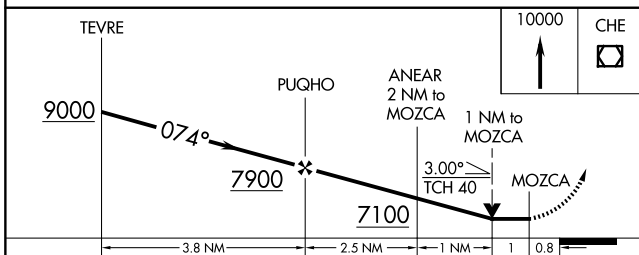

ELEV 6198	TDZE 6193

CATEGORY	A	B	C	D
LP MDA	6800-1	607 (700-1)	6800-1¾	607 (700-1¾)
LNNAV MDA	6880-1	687 (700-1)	6880-2	687 (700-2)
CIRCLING	7180-1¼ 982 (1000-1¼)	7320-1½ 1122 (1200-1½)	7720-3	1522 (1600-3)