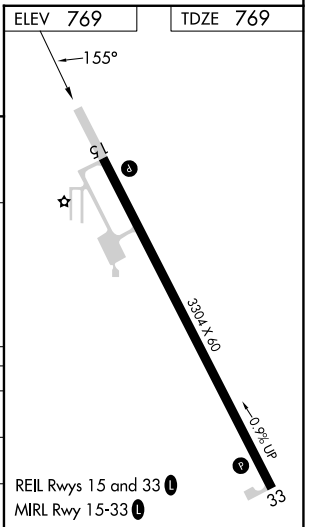

# RNAV (GPS) RWY 15

MAQUOKETA MUNI (OQW)

**⚠ NA** DME/DME RNP-0.3 NA. Helicopter visibility reduction below 1 SM NA. Night landing: Rwy 15 NA. Obtain local altimeter on CTAF; when not received, use Dubuque altimeter setting and increase all MDA 100 feet.

**MISSED APPROACH:** Climb to 3000 direct NAZVI and hold.

CHICAGO CENTER  
**133.95 281.4**

UNICOM  
**122.725 (CTAF) 0**

CATEGORY	A	B	C	D
LP MDA	1180-1	411 (500-1)		NA
LNAV MDA	1200-1	431 (500-1)		NA
CIRCLING	1240-1 471 (500-1)	1400-1 631 (700-1)		NA