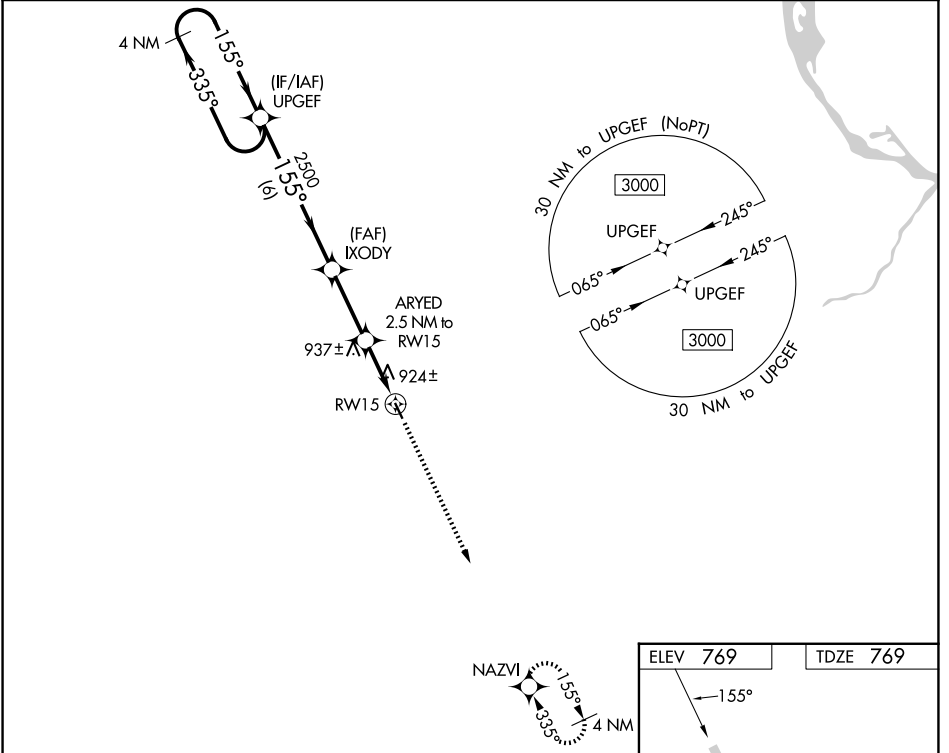

# RNAV (GPS) RWY 15

MAQUOKETA MUNI (OQW)

**⚠ NA** DME/DME RNP-0.3 NA. Helicopter visibility reduction below 1 SM NA. Night landing: Rwy 15 NA. Obtain local altimeter on CTAF; when not received, use Dubuque altimeter setting and increase all MDA 100 feet.

**MISSED APPROACH:** Climb to 3000 direct NAZVI and hold.

CHICAGO CENTER  
**133.95 281.4**

UNICOM  
**122.725 (CTAF) 0**

CATEGORY	A	B	C	D
LP MDA	1180-1	411 (500-1)		NA
LNAV MDA	1200-1	431 (500-1)		NA
CIRCLING	1240-1 471 (500-1)	1400-1 631 (700-1)		NA

NC-3, 11 JUN 2026 to 09 JUL 2026

NC-3, 11 JUN 2026 to 09 JUL 2026