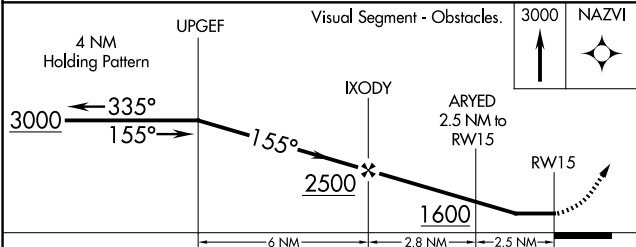

# RNAV (GPS) RWY 15

MAQUOKETA MUNI (OQW)

**⚠ NA** DME/DME RNP-0.3 NA. Helicopter visibility reduction below 1 SM NA. Night landing: Rwy 15 NA. Obtain local altimeter on CTAF; when not received, use Dubuque altimeter setting and increase all MDA 100 feet.

**MISSED APPROACH:** Climb to 3000 direct NAZVI and hold.

CHICAGO CENTER  
**133.95 281.4**

UNICOM  
**122.725 (CTAF) 0**

CATEGORY	A	B	C	D
LP MDA	1180-1	411 (500-1)		NA
LNAV MDA	1200-1	431 (500-1)		NA
CIRCLING	1240-1 471 (500-1)	1400-1 631 (700-1)		NA