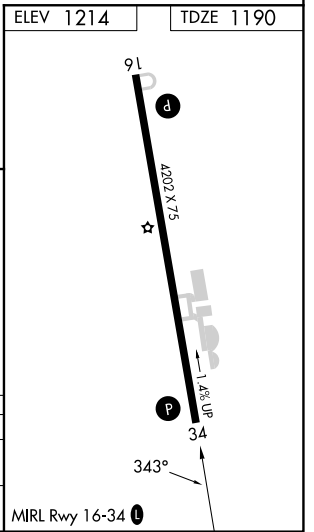

APP CRS 343°	Rwy Ldg TDZE Apt Elev	4202 1190 1214

RNAV (GPS) RWY 34

LAMPASAS (LZZ)

RNP APCH - GPS.	MISSED APPROACH: Climb to 3100 direct AGJ VORTAC and hold, continue climb-in-hold to 3100.
▼ Rwy 34 helicopter visibility reduction below 3/4 SM NA. ▲ Circling Rwy 16 NA at night.	

AWOS-3 119.075	GRAY APP CON 120.075 323.15	UNICOM 122.8 (CTAF) 0

CATEGORY	A	B	C	D
LNAV MDA	1620-1	430 (500-1)	1620-1¼ 430 (500-1¼)	NA
CIRCLING	1760-1 546 (600-1)	1880-1 666 (700-1)	1880-1¾ 666 (700-1¾)	NA

SC-3, 11 JUN 2026 to 09 JUL 2026

SC-3, 11 JUN 2026 to 09 JUL 2026