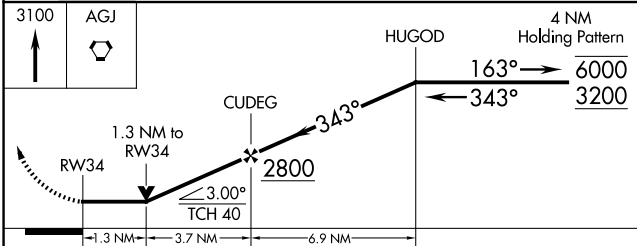

APP CRS 343°	Rwy Ldg TDZE Apt Elev	4202 1190 1214

RNAV (GPS) RWY 34

LAMPASAS (LZZ)

RNP APCH - GPS.	MISSED APPROACH: Climb to 3100 direct AGJ VORTAC and hold, continue climb-in-hold to 3100.
▼ Rwy 34 helicopter visibility reduction below 3/4 SM NA. ▲ Circling Rwy 16 NA at night.	

AWOS-3 119.075	GRAY APP CON 120.075 323.15	UNICOM 122.8 (CTAF) 0

CATEGORY	A	B	C	D
LNAV MDA	1620-1	430 (500-1)	1620-1¼ 430 (500-1¼)	NA
CIRCLING	1760-1 546 (600-1)	1880-1 666 (700-1)	1880-1¾ 666 (700-1¾)	NA

SC-3, 11 JUN 2026 to 09 JUL 2026

SC-3, 11 JUN 2026 to 09 JUL 2026