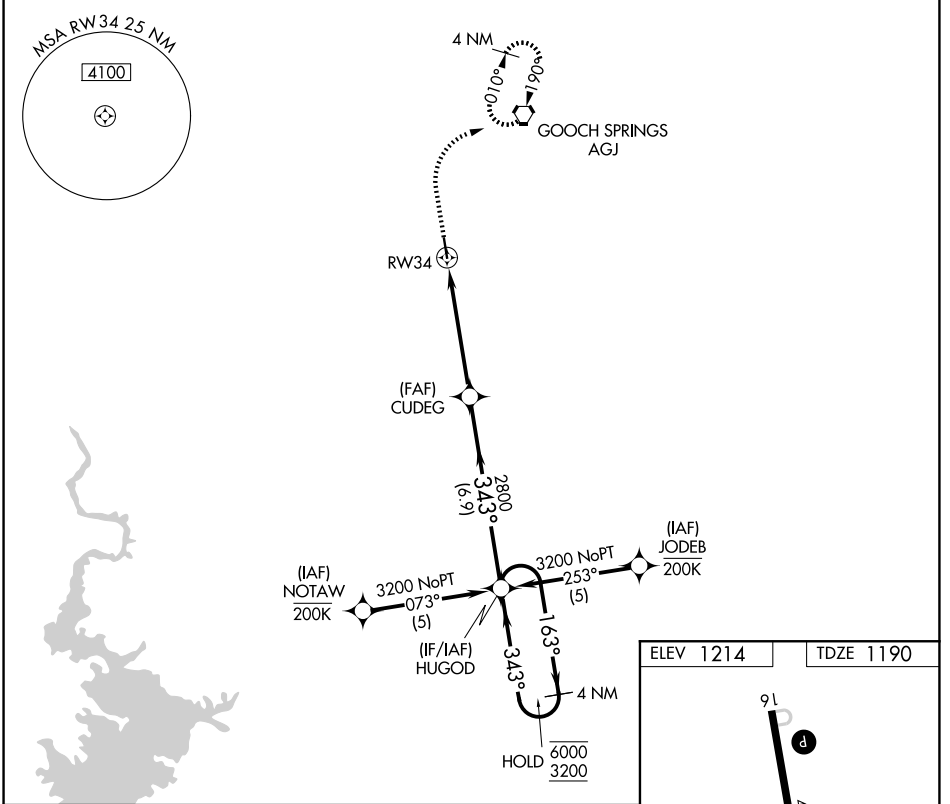

APP CRS 343°	Rwy Ldg TDZE Apt Elev	4202 1190 1214
------------------------	-----------------------------	---

RNAV (GPS) RWY 34

LAMPASAS (LZZ)

RNP APCH - GPS.	MISSED APPROACH: Climb to 3100 direct AGJ VORTAC and hold, continue climb-in-hold to 3100.
<p>▼ Rwy 34 helicopter visibility reduction below 3/4 SM NA. ▲ Circling Rwy 16 NA at night.</p>	

AWOS-3 119.075	GRAY APP CON 120.075 323.15	UNICOM 122.8 (CTAF) 0
--------------------------	---------------------------------------	---------------------------------

CATEGORY	A	B	C	D
LNAV MDA	1620-1	430 (500-1)	1620-1¼ 430 (500-1¼)	NA
CIRCLING	1760-1 546 (600-1)	1880-1 666 (700-1)	1880-1¾ 666 (700-1¾)	NA

SC-3, 11 JUN 2026 to 09 JUL 2026

SC-3, 11 JUN 2026 to 09 JUL 2026