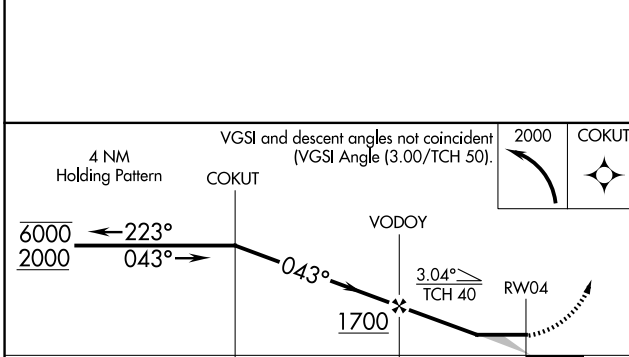

APP CRS 043°	Rwy Ldg 3799 TDZE 77 Apt Elev 78
------------------------	---

RNAV (GPS) RWY 4

MARKSVILLE MUNI (MKV)

RNP APCH - GPS.

▼ Circling Rwy 22 NA at night. Use Esler Rgnl altimeter setting. When not received, use Alexandria Intl. Rwy 4 helicopter visibility reduction below 3/4 SM NA.

MISSED APPROACH: Climbing left turn to 2000 direct COKUT and hold.

AWOS-3PT 124.175	ESF ASOS 119.425	MAKS APP CON 125.4 302.2	CTAF 122.9
----------------------------	----------------------------	------------------------------------	----------------------

SC-4, 11 JUN 2026 to 09 JUL 2026

SC-4, 11 JUN 2026 to 09 JUL 2026

ELEV 78	TDZE 77
----------------	----------------

CATEGORY	A	B	C	D
LNVA MDA	680-1	603 (700-1)	NA	
CIRCLING	760-1 682 (700-1)	820-1 742 (800-1)	NA	