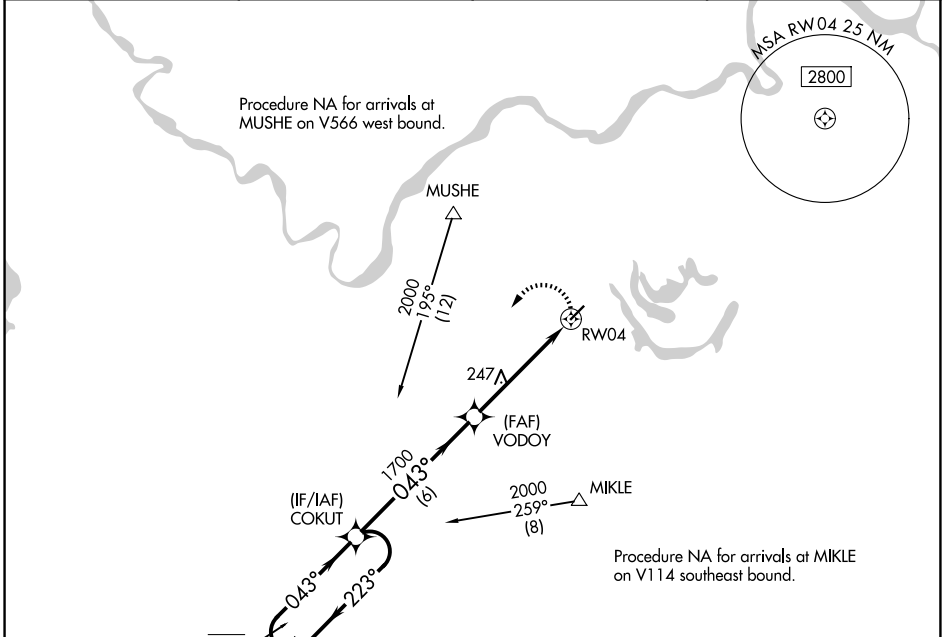

APP CRS 043°	Rwy Ldg 3799 TDZE 77 Apt Elev 78
------------------------	---

RNAV (GPS) RWY 4

MARKSVILLE MUNI (MKV)

RNP APCH - GPS.

▼ Circling Rwy 22 NA at night. Use Esler Rgnl altimeter setting. When not received, use Alexandria Intl. Rwy 4 helicopter visibility reduction below 3/4 SM NA.

MISSED APPROACH: Climbing left turn to 2000 direct COKUT and hold.

AWOS-3PT 124.175	ESF ASOS 119.425	MAKS APP CON 125.4 302.2	CTAF 122.9
----------------------------	----------------------------	------------------------------------	----------------------

SC-4, 11 JUN 2026 to 09 JUL 2026

SC-4, 11 JUN 2026 to 09 JUL 2026

ELEV 78	TDZE 77
----------------	----------------

CATEGORY	A	B	C	D
LNVA MDA	680-1	603 (700-1)	NA	
CIRCLING	760-1 682 (700-1)	820-1 742 (800-1)	NA	