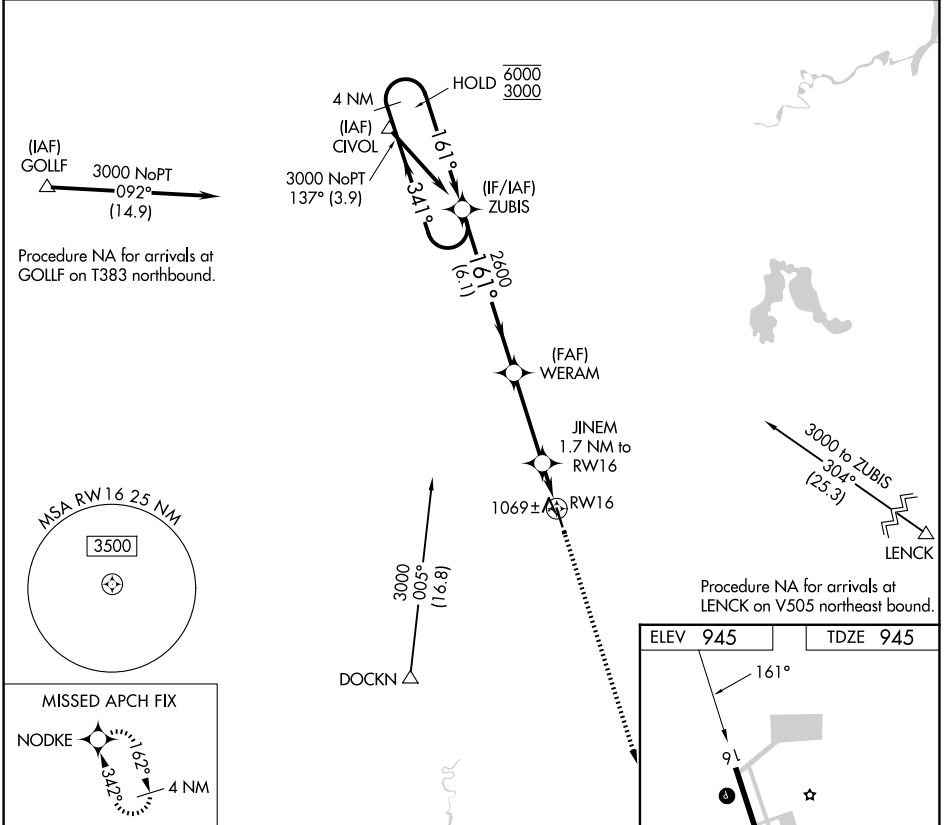

APP CRS 161°	Rwy Ldg TDZE Apt Elev	4001 945 945
------------------------	-----------------------------	---

RNAV (GPS) RWY 16

CAMBRIDGE MUNI (CBG)

RNP APCH.	MISSED APPROACH: Climb to 3000 direct NODKE and hold.
	Rwy 16 helicopter visibility reduction below 3/4 SM NA.

AWOS-3PT 121.125	MINNEAPOLIS CENTER 121.05 235.775	UNICOM 122.8 (CTAF)
----------------------------	---	-------------------------------

CATEGORY	A	B	C	D
LNAV MDA	1320-1	375 (400-1)		NA

NC-1, 11 JUN 2026 to 09 JUL 2026

NC-1, 11 JUN 2026 to 09 JUL 2026