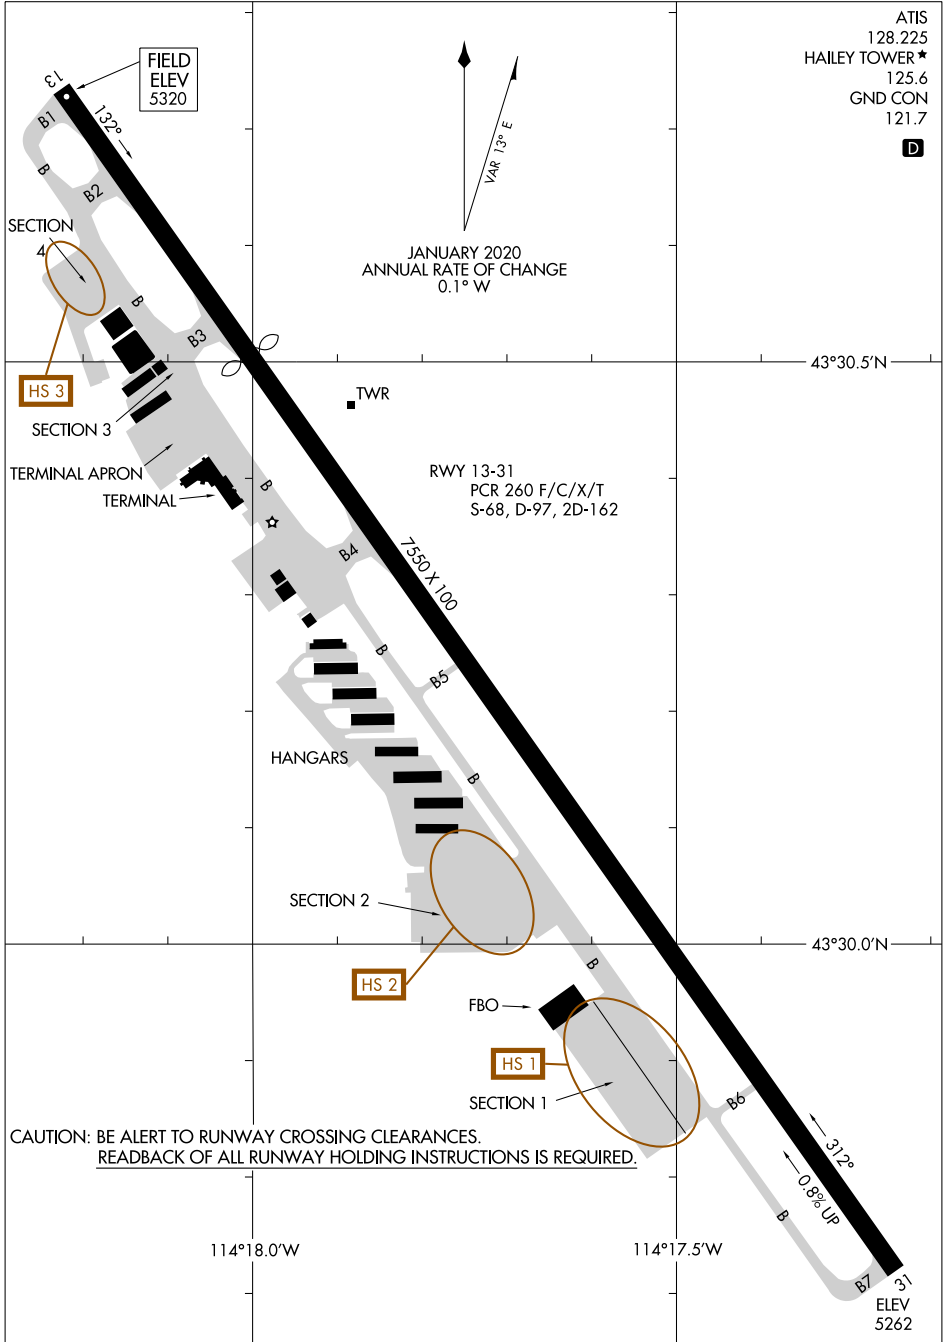

AIRPORT DIAGRAM

AL-6239 (FAA)

FRIEDMAN MEML (SUN)

HAILEY, IDAHO

ATIS 128.225
 HAILEY TOWER * 125.6
 GND CON 121.7
D

NW-1, 11 JUN 2026 to 09 JUL 2026

NW-1, 11 JUN 2026 to 09 JUL 2026

AIRPORT DIAGRAM

HAILEY, IDAHO
FRIEDMAN MEML (SUN)