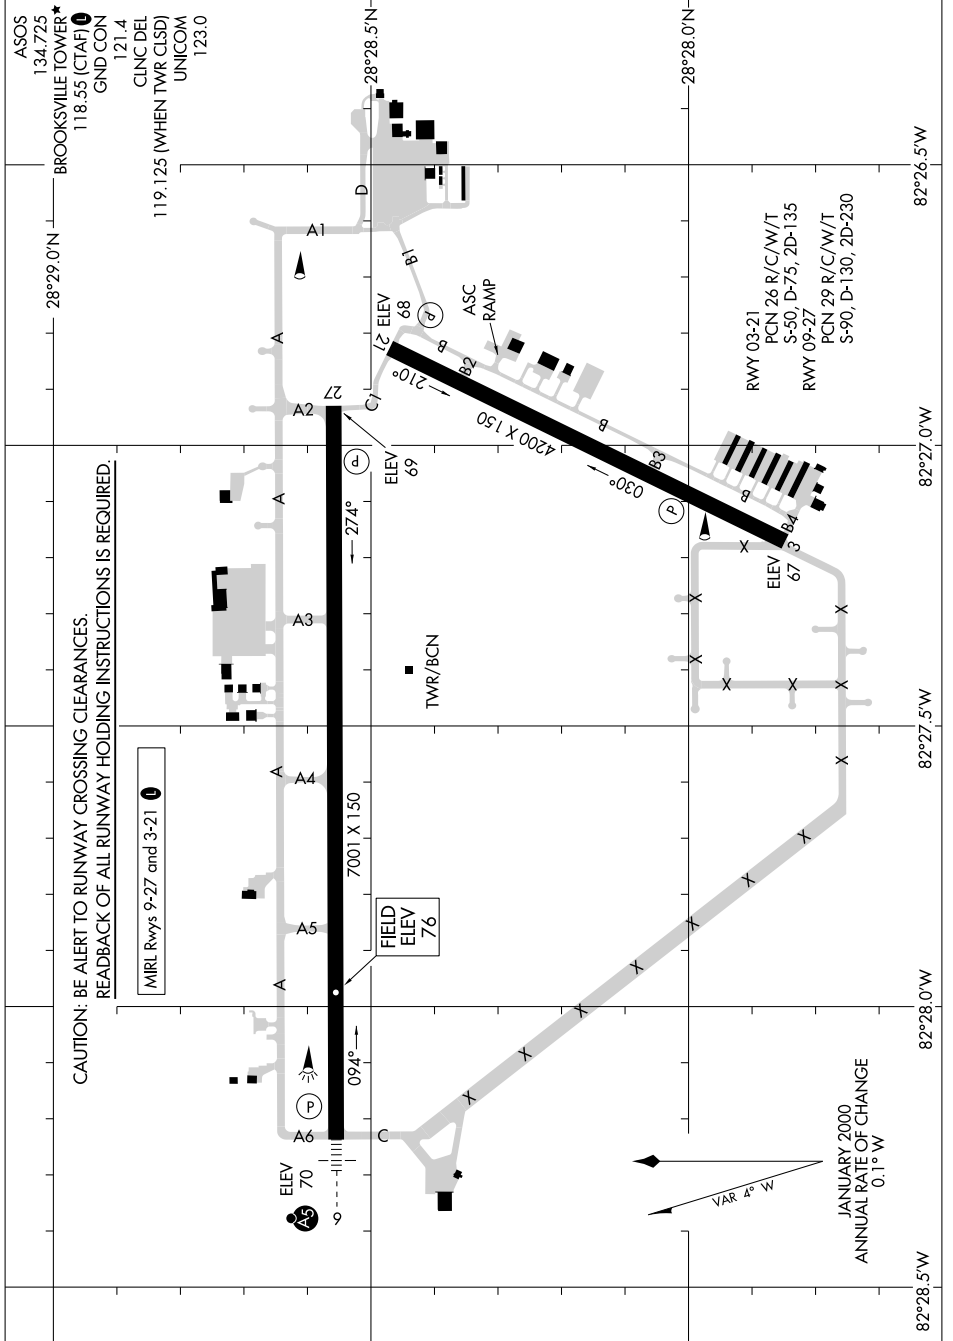

# AIRPORT DIAGRAM

AL-6210 (FAA)

BROOKSVILLE-TAMPA BAY RGNL (BKV)  
BROOKSVILLE, FLORIDA

SE-3, 11 JUN 2026 to 09 JUL 2026

SE-3, 11 JUN 2026 to 09 JUL 2026

# AIRPORT DIAGRAM

BROOKSVILLE, FLORIDA  
BROOKSVILLE-TAMPA BAY RGNL (BKV)