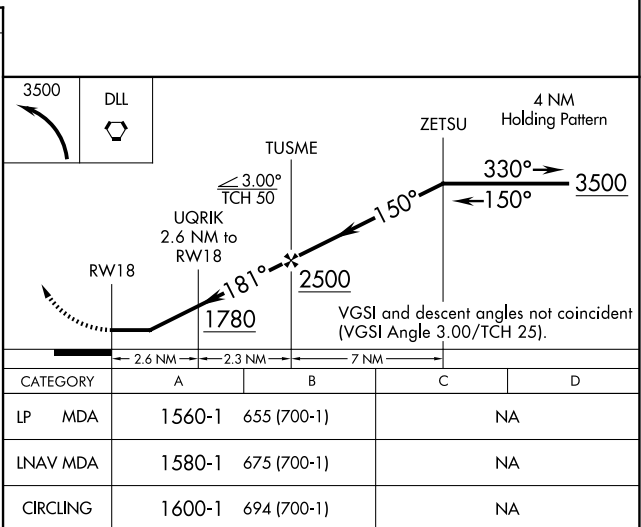

WAAS CH 78427 W18A	APP CRS 181°	Rwy Ldg TDZE Apt Elev	4100 905 906
--	------------------------	-----------------------------	---

RNAV (GPS) RWY 18

REEDSBURG MUNI (C35)

<p>NA Use Baraboo altimeter setting; when not received, use Lone Rock altimeter setting and increase all MDA 60 feet. DME/DME RNP-0.3 NA. Procedure NA at night. Visibility reduction by helicopters NA.</p>	<p>MISSED APPROACH: Climbing left turn to 3500 direct DLL VORTAC and hold.</p>		
	AWOS-3PT 118.95	DLL AWOS-3 118.325	MADISON APP CON ★ 135.45 343.7

EC-3, 11 JUN 2026 to 09 JUL 2026

EC-3, 11 JUN 2026 to 09 JUL 2026