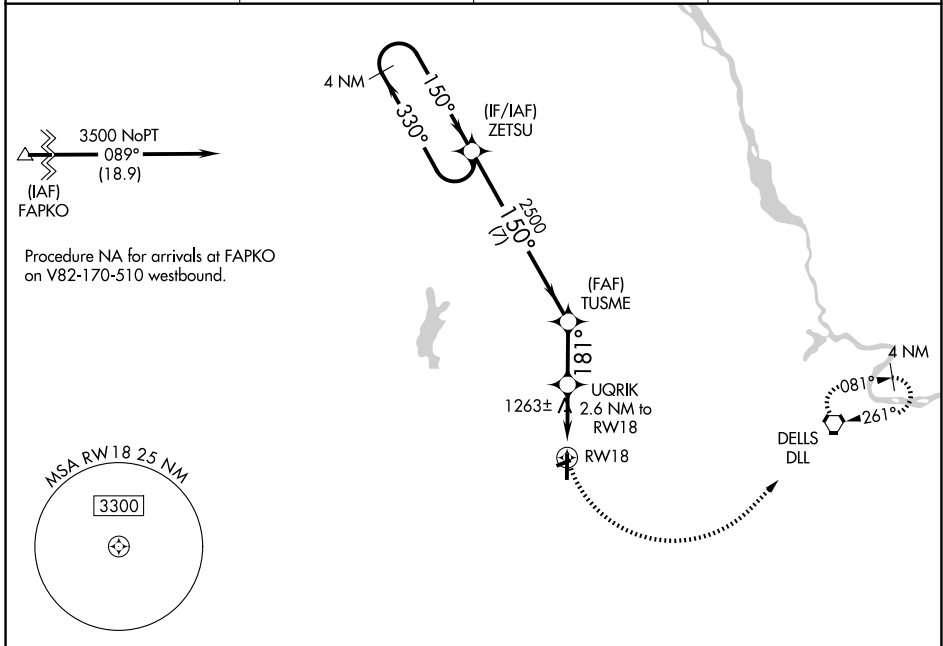

WAAS CH 78427 W18A	APP CRS 181°	Rwy Ldg TDZE Apt Elev	4100 905 906
--	------------------------	-----------------------------	---

RNAV (GPS) RWY 18

REEDSBURG MUNI (C35)

<p>NA Use Baraboo altimeter setting; when not received, use Lone Rock altimeter setting and increase all MDA 60 feet. DME/DME RNP-0.3 NA. Procedure NA at night. Visibility reduction by helicopters NA.</p>	<p>MISSED APPROACH: Climbing left turn to 3500 direct DLL VORTAC and hold.</p>		
	AWOS-3PT 118.95	DLL AWOS-3 118.325	MADISON APP CON ★ 135.45 343.7

EC-3, 11 JUN 2026 to 09 JUL 2026

EC-3, 11 JUN 2026 to 09 JUL 2026