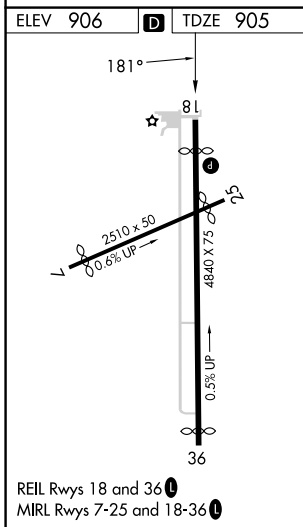

WAAS CH 78427 W18A	APP CRS 181°	Rwy Ldg TDZE Apt Elev	4100 905 906
--	------------------------	-----------------------------	---

RNAV (GPS) RWY 18

REEDSBURG MUNI (C35)

<p>NA Use Baraboo altimeter setting; when not received, use Lone Rock altimeter setting and increase all MDA 60 feet. DME/DME RNP-0.3 NA. Procedure NA at night. Visibility reduction by helicopters NA.</p>	<p>MISSED APPROACH: Climbing left turn to 3500 direct DLL VORTAC and hold.</p>		
	AWOS-3PT 118.95	DLL AWOS-3 118.325	MADISON APP CON ★ 135.45 343.7