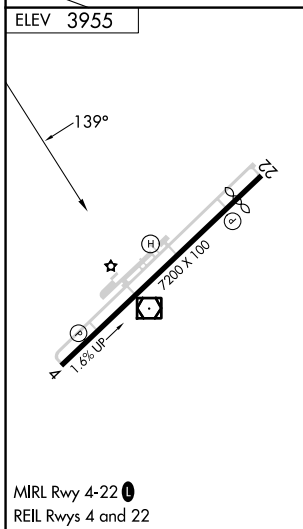

APP CRS 139°	Rwy Ldg TDZE Apt Elev 3955	N/A N/A 3955
------------------------	--	---------------------------

RNAV (GPS)-A

NOGALES INTL (OLS)

RNP APCH - GPS.	MISSED APPROACH: (Do not exceed 200K until INKLE) Climbing right turn to 10000 direct INKLE and on track 359° to ARVEY.
When local altimeter setting not received, procedure NA.	

ASOS 121.125	TUCSON APP CON 118.75 269.55	UNICOM 122.8 (CTAF) 0
------------------------	--	--

CATEGORY	A	B	C	D
CIRCLING	6460-1¼ 2505 (2600-1¼)	6460-1½ 2505 (2600-1½)	6460-3 2505 (2600-3)	6820-3 2865 (2900-3)