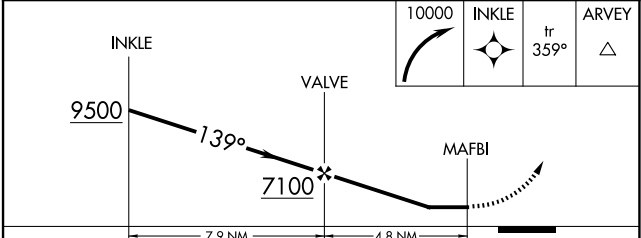

APP CRS 139°	Rwy Ldg TDZE Apt Elev 3955	N/A N/A 3955
------------------------	--	---------------------------

RNAV (GPS)-A

NOGALES INTL (OLS)

RNP APCH - GPS.	MISSED APPROACH: (Do not exceed 200K until INKLE) Climbing right turn to 10000 direct INKLE and on track 359° to ARVEY.
When local altimeter setting not received, procedure NA.	

ASOS 121.125	TUCSON APP CON 118.75 269.55	UNICOM 122.8 (CTAF) 0
------------------------	--	--

CATEGORY	A	B	C	D
CIRCLING	6460-1¼ 2505 (2600-1¼)	6460-1½ 2505 (2600-1½)	6460-3 2505 (2600-3)	6820-3 2865 (2900-3)