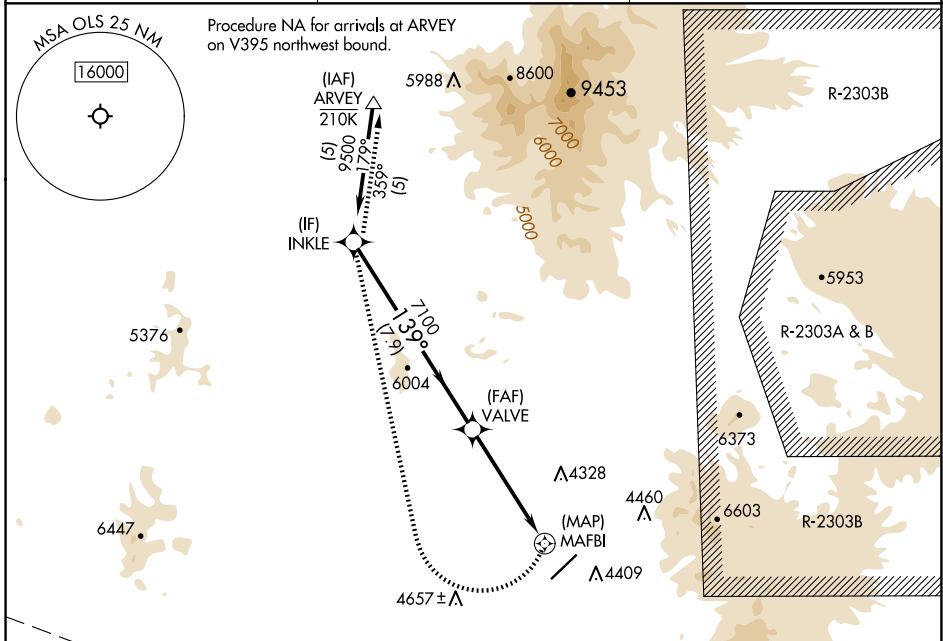

APP CRS 139°	Rwy Ldg TDZE Apt Elev 3955	N/A N/A 3955
------------------------	--	---------------------------

RNAV (GPS)-A

NOGALES INTL (OLS)

RNP APCH - GPS.	MISSED APPROACH: (Do not exceed 200K until INKLE) Climbing right turn to 10000 direct INKLE and on track 359° to ARVEY.
When local altimeter setting not received, procedure NA.	

ASOS 121.125	TUCSON APP CON 118.75 269.55	UNICOM 122.8 (CTAF) 0
------------------------	--	--

CATEGORY	A	B	C	D
CIRCLING	6460-1¼ 2505 (2600-1¼)	6460-1½ 2505 (2600-1½)	6460-3 2505 (2600-3)	6820-3 2865 (2900-3)

SW-4, 11 JUN 2026 to 09 JUL 2026

SW-4, 11 JUN 2026 to 09 JUL 2026