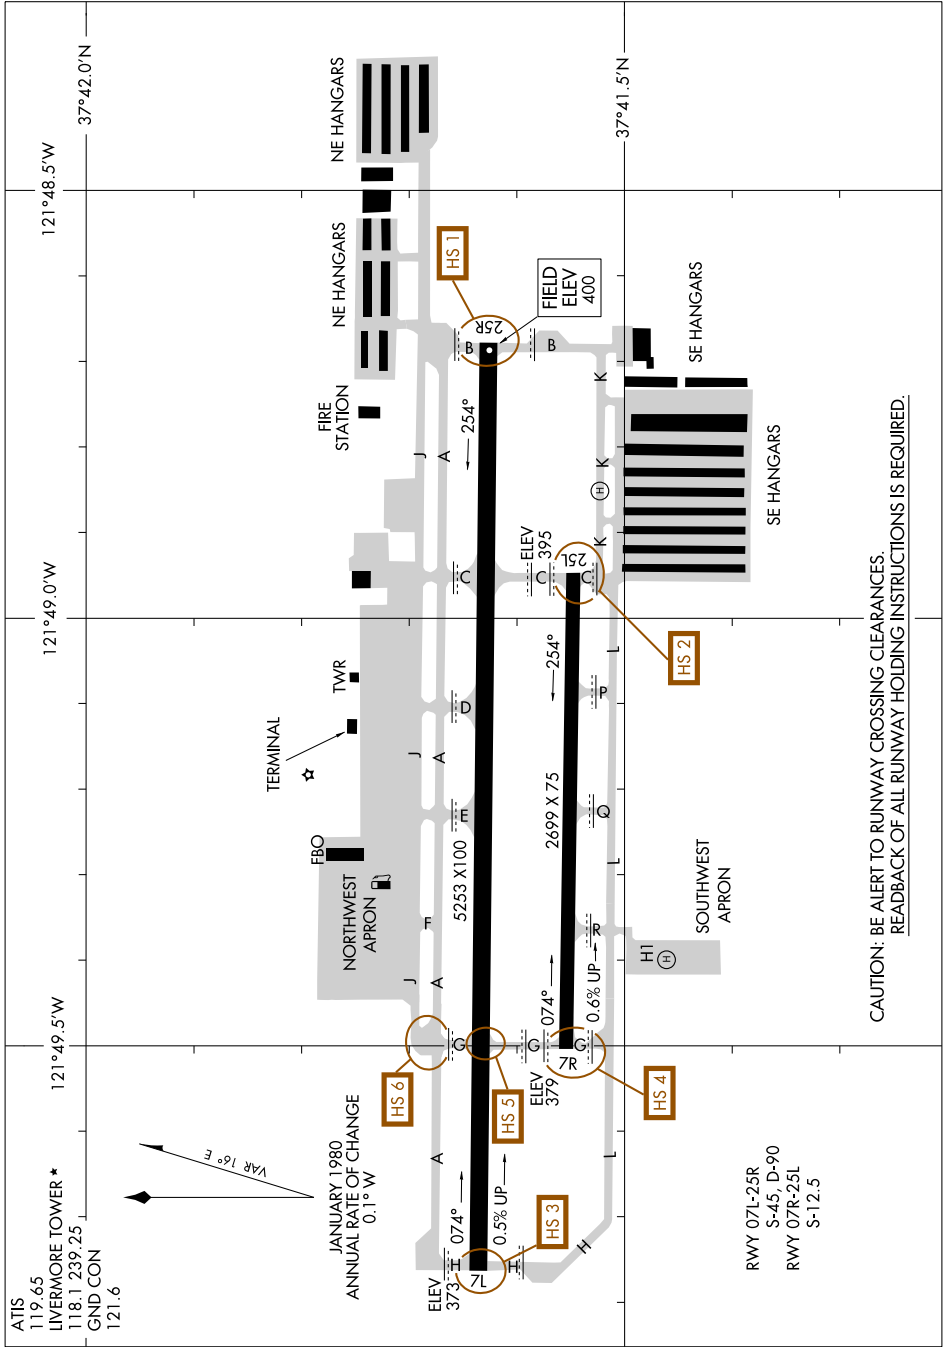

AIRPORT DIAGRAM

AL-6075 (FAA)

LIVERMORE MUNI (LVK)
LIVERMORE, CALIFORNIA

SW-2, 11 JUN 2026 to 09 JUL 2026

CAUTION: BE ALERT TO RUNWAY CROSSING CLEARANCES.
READBACK OF ALL RUNWAY HOLDING INSTRUCTIONS IS REQUIRED.

SW-2, 11 JUN 2026 to 09 JUL 2026

AIRPORT DIAGRAM

LIVERMORE, CALIFORNIA
LIVERMORE MUNI (LVK)