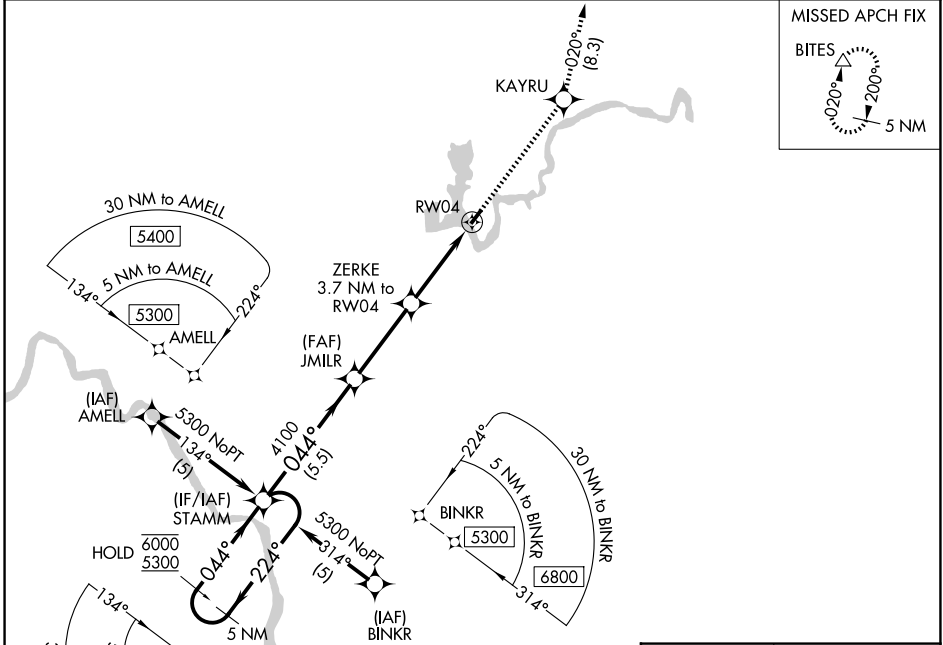

APP CRS	Rwy Ldg	NA
044°	TDZE	NA
	Apt Elev	1820

RNAV (GPS)-A

SUMMERSVILLE (SXL)

RNP APCH - GPS.	MISSED APPROACH: Climb to 4500 direct KAYRU and on track 020° to BITES and hold.
<p>Procedure NA at night.</p> <p>NA Rwy 4 and 22 helicopter visibility reduction below 1 SM NA. Use CRW altimeter setting.</p>	

CRW ASOS 127.6	CHARLESTON APP CON 119.2 269.125	UNICOM 122.8 (CTAF)
--------------------------	--	-------------------------------

5 NM Holding Pattern	4500	KAYRU	tr 020°	BITES
----------------------	------	-------	---------	-------

CATEGORY	A	B	C	D
CIRCLING	2640-1¼ 820 (900-1¼)	3020-1½ 1200 (1200-1½)	NA	NA

NE-4, 11 JUN 2026 to 09 JUL 2026

NE-4, 11 JUN 2026 to 09 JUL 2026