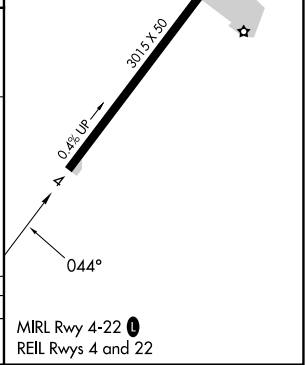

APP CRS	Rwy Ldg	NA
044°	TDZE	NA
	Apt Elev	1820

RNAV (GPS)-A

SUMMERSVILLE (SXL)

RNP APCH - GPS.	MISSED APPROACH: Climb to 4500 direct KAYRU and on track 020° to BITES and hold.
<p>Procedure NA at night.</p> <p>NA Rwy 4 and 22 helicopter visibility reduction below 1 SM NA. Use CRW altimeter setting.</p>	

CRW ASOS 127.6	CHARLESTON APP CON 119.2 269.125	UNICOM 122.8 (CTAF)
--------------------------	--	-------------------------------

5 NM Holding Pattern	4500	KAYRU	tr 020°	BITES
----------------------	------	-------	---------	-------

CATEGORY	A	B	C	D
CIRCLING	2640-1¼ 820 (900-1¼)	3020-1½ 1200 (1200-1½)	NA	NA

NE-4, 11 JUN 2026 to 09 JUL 2026

NE-4, 11 JUN 2026 to 09 JUL 2026