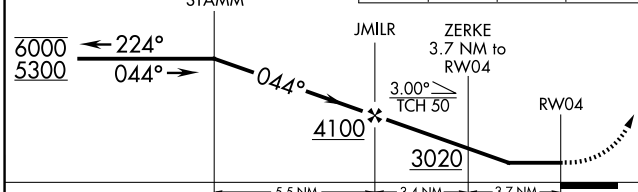

APP CRS	Rwy Ldg	NA
044°	TDZE	NA
	Apt Elev	1820

RNAV (GPS)-A

SUMMERSVILLE (SXL)

RNP APCH - GPS.	MISSED APPROACH: Climb to 4500 direct KAYRU and on track 020° to BITES and hold.
<p>Procedure NA at night.</p> <p>NA Rwy 4 and 22 helicopter visibility reduction below 1 SM NA. Use CRW altimeter setting.</p>	

CRW ASOS 127.6	CHARLESTON APP CON 119.2 269.125	UNICOM 122.8 (CTAF)
--------------------------	--	-------------------------------

5 NM Holding Pattern	4500	KAYRU	tr 020°	BITES
----------------------	------	-------	---------	-------

CATEGORY	A	B	C	D
CIRCLING	2640-1¼ 820 (900-1¼)	3020-1½ 1200 (1200-1½)	NA	NA

NE-4, 11 JUN 2026 to 09 JUL 2026

NE-4, 11 JUN 2026 to 09 JUL 2026