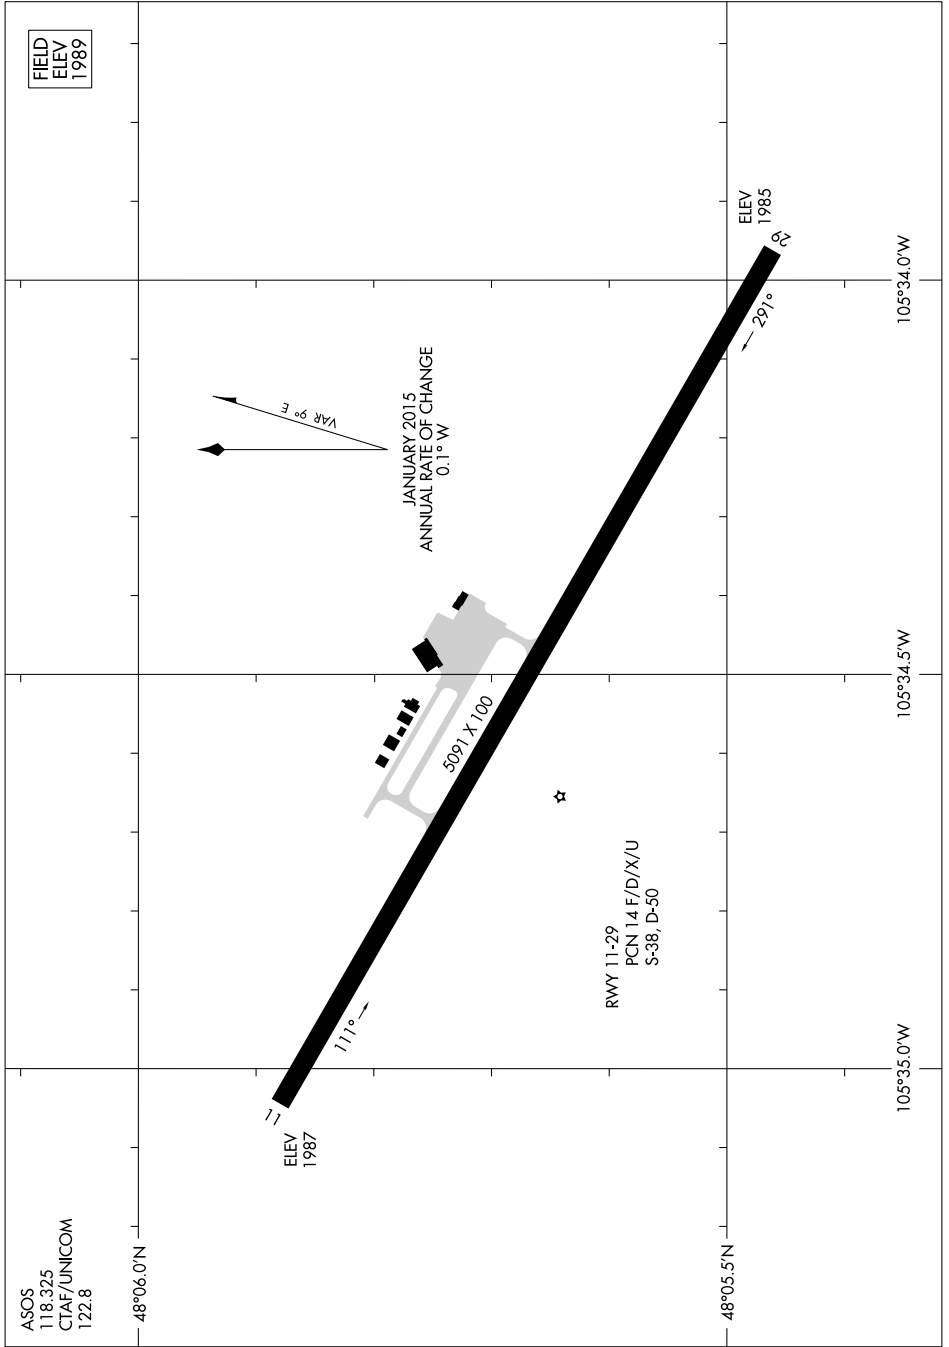

AIRPORT DIAGRAM

AL-6018 (FAA)

L M CLAYTON (OLF)
WOLF POINT, MONTANA

NW-1, 11 JUN 2026 to 09 JUL 2026

NW-1, 11 JUN 2026 to 09 JUL 2026

AIRPORT DIAGRAM

WOLF POINT, MONTANA
L M CLAYTON (OLF)