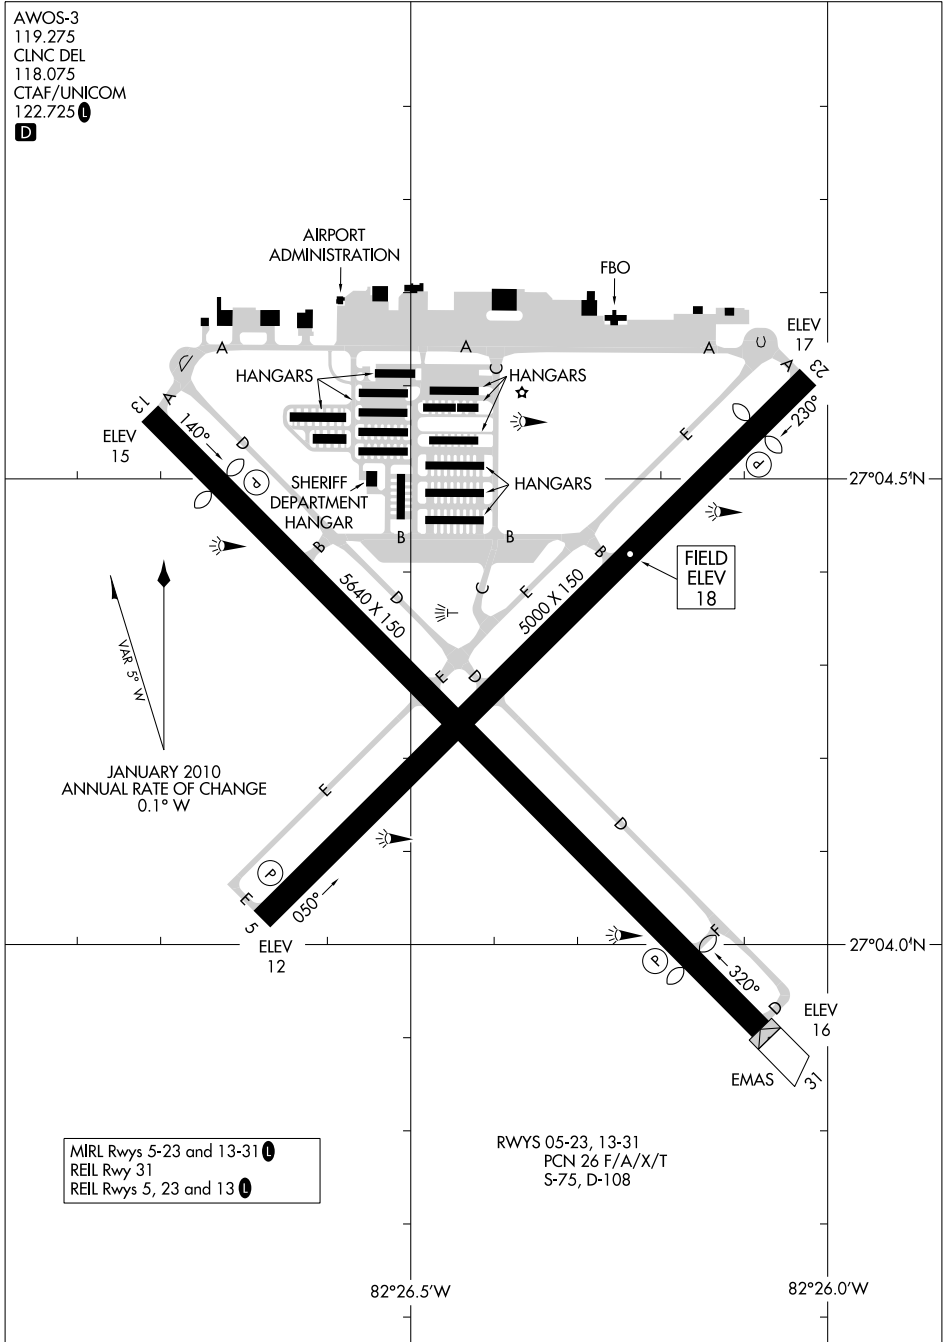

26134

AIRPORT DIAGRAM

AL-5960 (FAA)

VENICE MUNI (VNC)
VENICE, FLORIDA

AWOS-3
119.275
CLNC DEL
118.075
CTAF/UNICOM
122.725

SE-3, 11 JUN 2026 to 09 JUL 2026

SE-3, 11 JUN 2026 to 09 JUL 2026

MIRL Rwys 5-23 and 13-31	Ⓚ
REIL Rwy 31	
REIL Rwys 5, 23 and 13	Ⓚ

RWYS 05-23, 13-31
PCN 26 F/A/X/T
S-75, D-108

AIRPORT DIAGRAM

26134

VENICE, FLORIDA
VENICE MUNI (VNC)