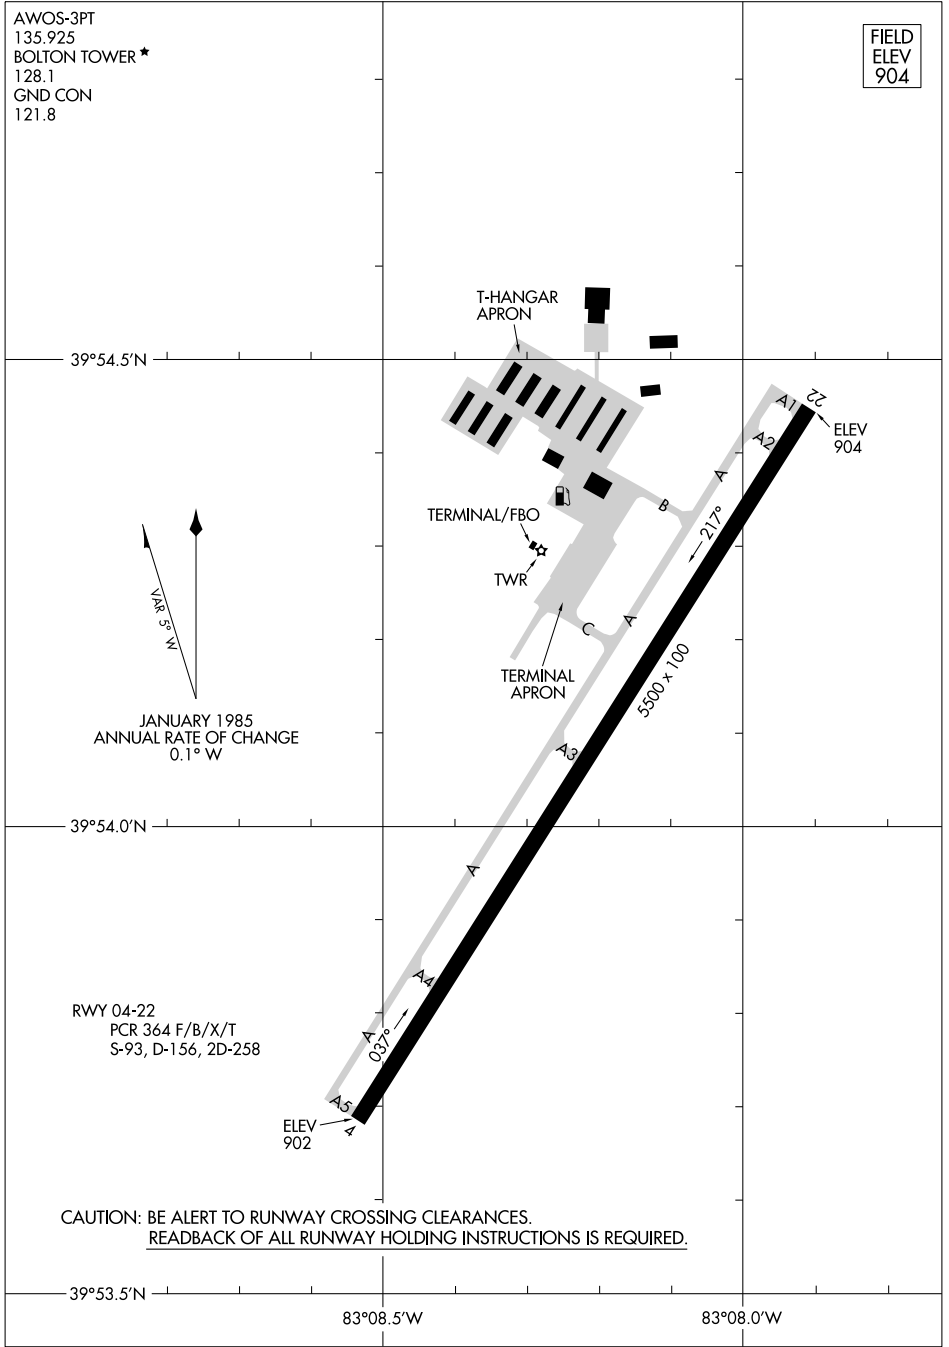

26134

AIRPORT DIAGRAM

AL-5958 (FAA)

BOLTON FLD (TZR)
COLUMBUS, OHIO

AWOS-3PT
135.925
BOLTON TOWER ★
128.1
GND CON
121.8

FIELD
ELEV
904

EC-2, 11 JUN 2026 to 09 JUL 2026

EC-2, 11 JUN 2026 to 09 JUL 2026

AIRPORT DIAGRAM

26134

COLUMBUS, OHIO
BOLTON FLD (TZR)