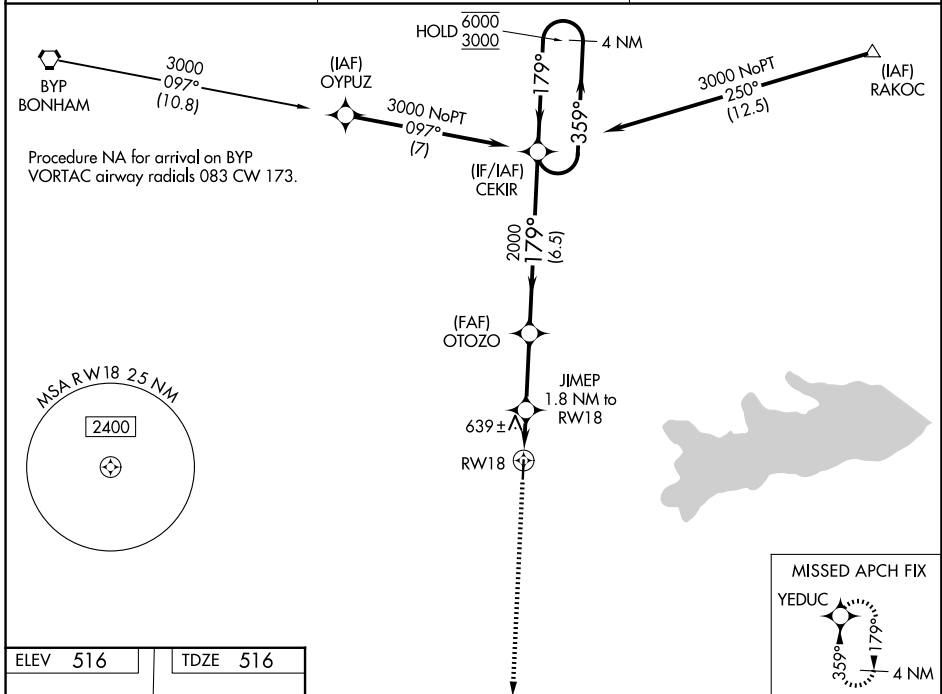

WAAS CH 53744 W18A	APP CRS 179°	Rwy Ldg 3907 TDZE 516 Apt Elev 516
--	------------------------	---

RNAV (GPS) RWY 18

COMMERCE MUNI (2F7)

RNP APCH - GPS.	MISSED APPROACH: Climb to 3000 direct YEDUC and hold.
-----------------	---

GVT AWOS-3 133.425	FORT WORTH CENTER 132.025 317.75	CTAF 122.9
------------------------------	--	----------------------

CATEGORY	A	B	C	D
LPV DA	806-1	290 (300-1)		NA
LNAV/VNAV DA	806-1	290 (300-1)		NA
LNAV MDA	940-1	424 (500-1)		NA
CIRCLING	980-1 464 (500-1)	1140-1 624 (700-1)		NA

SC-2, 11 JUN 2026 to 09 JUL 2026

SC-2, 11 JUN 2026 to 09 JUL 2026