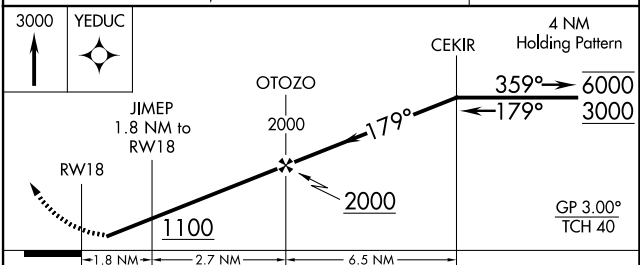

WAAS CH 53744 W18A	APP CRS 179°	Rwy Ldg 3907 TDZE 516 Apt Elev 516
--	------------------------	---

RNAV (GPS) RWY 18

COMMERCE MUNI (2F7)

RNP APCH - GPS.	MISSED APPROACH: Climb to 3000 direct YEDUC and hold.
-----------------	---

GVT AWOS-3 133.425	FORT WORTH CENTER 132.025 317.75	CTAF 122.9
------------------------------	--	----------------------

CATEGORY	A	B	C	D
LPV DA	806-1	290 (300-1)		NA
LNAV/VNAV DA	806-1	290 (300-1)		NA
LNAV MDA	940-1	424 (500-1)		NA
CIRCLING	980-1 464 (500-1)	1140-1 624 (700-1)		NA