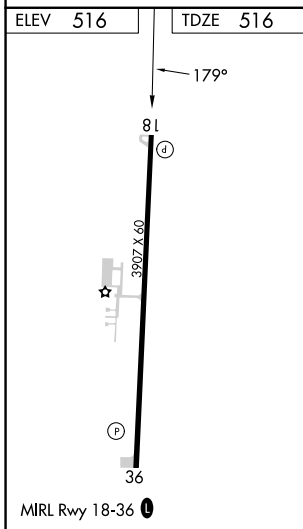

WAAS CH 53744 W18A	APP CRS 179°	Rwy Ldg 3907 TDZE 516 Apt Elev 516
--	------------------------	---

RNAV (GPS) RWY 18

COMMERCE MUNI (2F7)

RNP APCH - GPS.	MISSED APPROACH: Climb to 3000 direct YEDUC and hold.
-----------------	---

GVT AWOS-3 133.425	FORT WORTH CENTER 132.025 317.75	CTAF 122.9
------------------------------	--	----------------------

CATEGORY	A	B	C	D
LPV DA	806-1	290 (300-1)		NA
LNAV/VNAV DA	806-1	290 (300-1)		NA
LNAV MDA	940-1	424 (500-1)		NA
CIRCLING	980-1 464 (500-1)	1140-1 624 (700-1)		NA