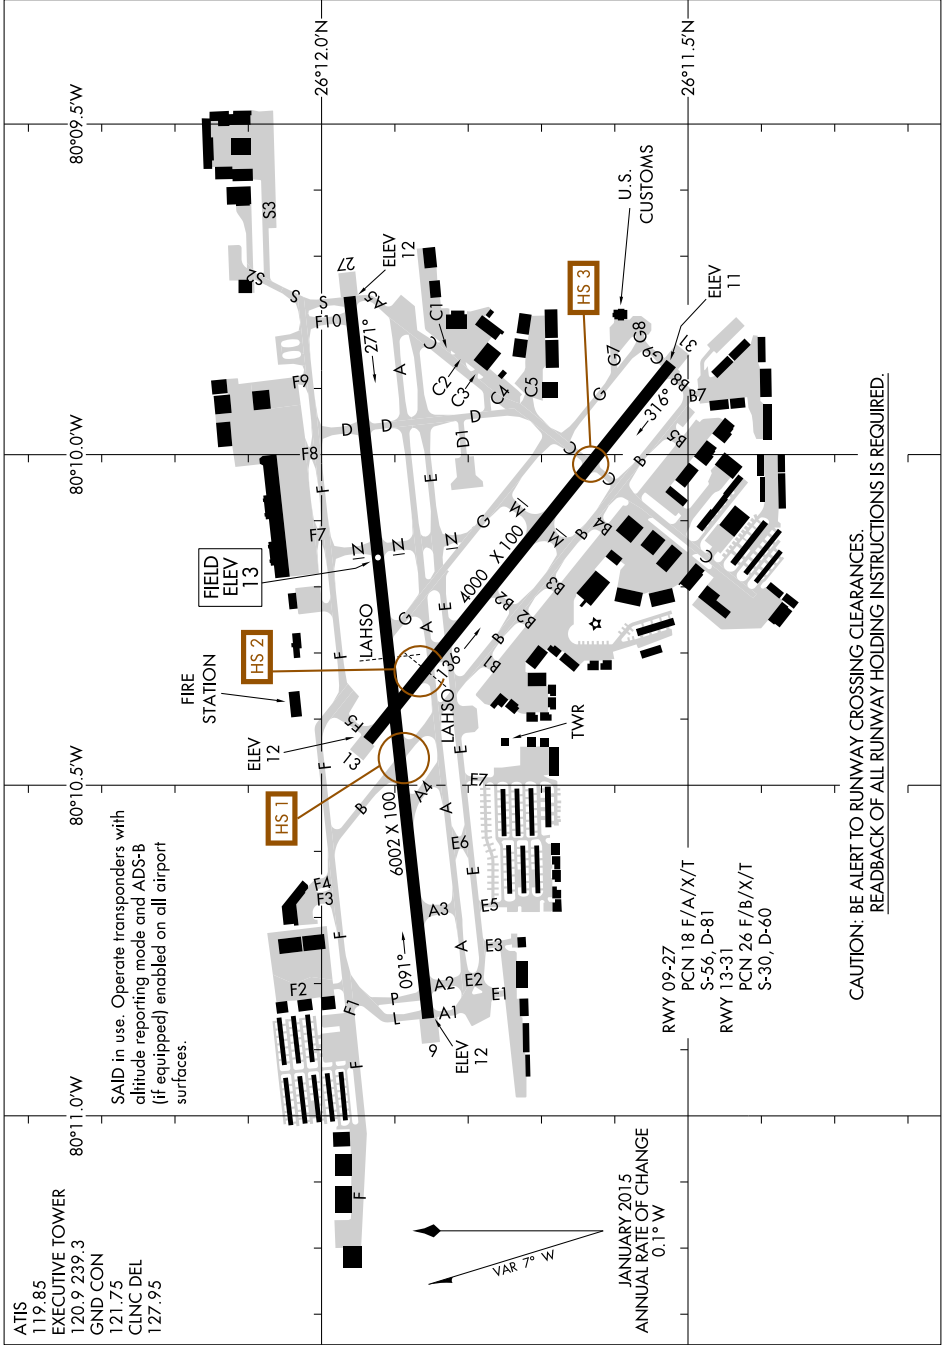

AIRPORT DIAGRAM

AL-5942 (FAA)

FORT LAUDERDALE EXEC (F'X'E)
FORT LAUDERDALE, FLORIDA

SE-3, 11 JUN 2026 to 09 JUL 2026

SAID in use. Operate transponders with
altitude reporting mode and ADS-B
(if equipped) enabled on all airport
surfaces.

ATIS 119.85
EXECUTIVE TOWER 120.9 239.3
GND CON 121.75
CLNC DEL 127.95

JANUARY 2015
ANNUAL RATE OF CHANGE
0.1° W

CAUTION: BE ALERT TO RUNWAY CROSSING CLEARANCES
READBCK OF ALL RUNWAY HOLDING INSTRUCTIONS IS REQUIRED.

SE-3, 11 JUN 2026 to 09 JUL 2026

AIRPORT DIAGRAM

FORT LAUDERDALE, FLORIDA
FORT LAUDERDALE EXEC (F'X'E)