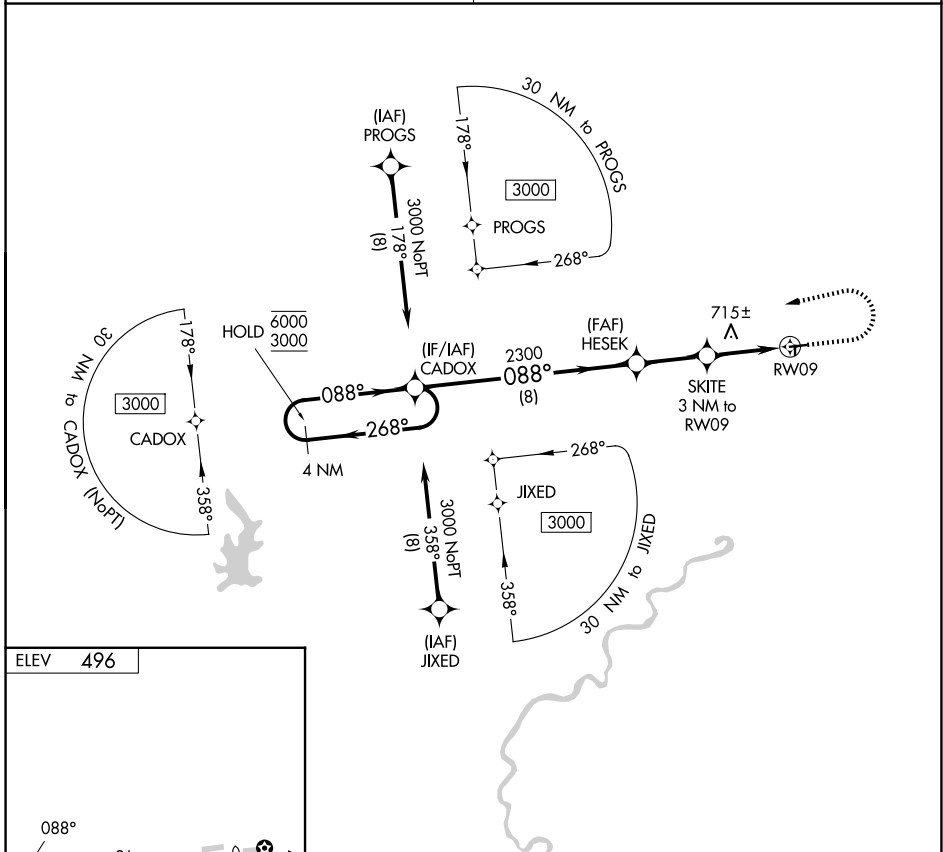

APP CRS	Rwy Ldg	N/A
088°	TDZE	N/A
	Apt Elev	496

RNAV (GPS)-A

SKY KING (3I3)

RNP APCH.	Procedure NA at night. Use Terre Haute altimeter setting; when not received, use Paris altimeter setting and increase all MDA 40 feet.	MISSED APPROACH: Climb to 1400 then climbing left turn to 3000 direct CADOX and hold.
-----------	--	---

HULMAN APP CON 125.45 339.8	UNICOM 122.8 (CTAF) 0
---------------------------------------	---------------------------------

CATEGORY	A	B	C	D
CIRCLING	1000-1 504 (600-1)	1340-1¼ 844 (900-1¼)	NA	

EC-2, 11 JUN 2026 to 09 JUL 2026

EC-2, 11 JUN 2026 to 09 JUL 2026