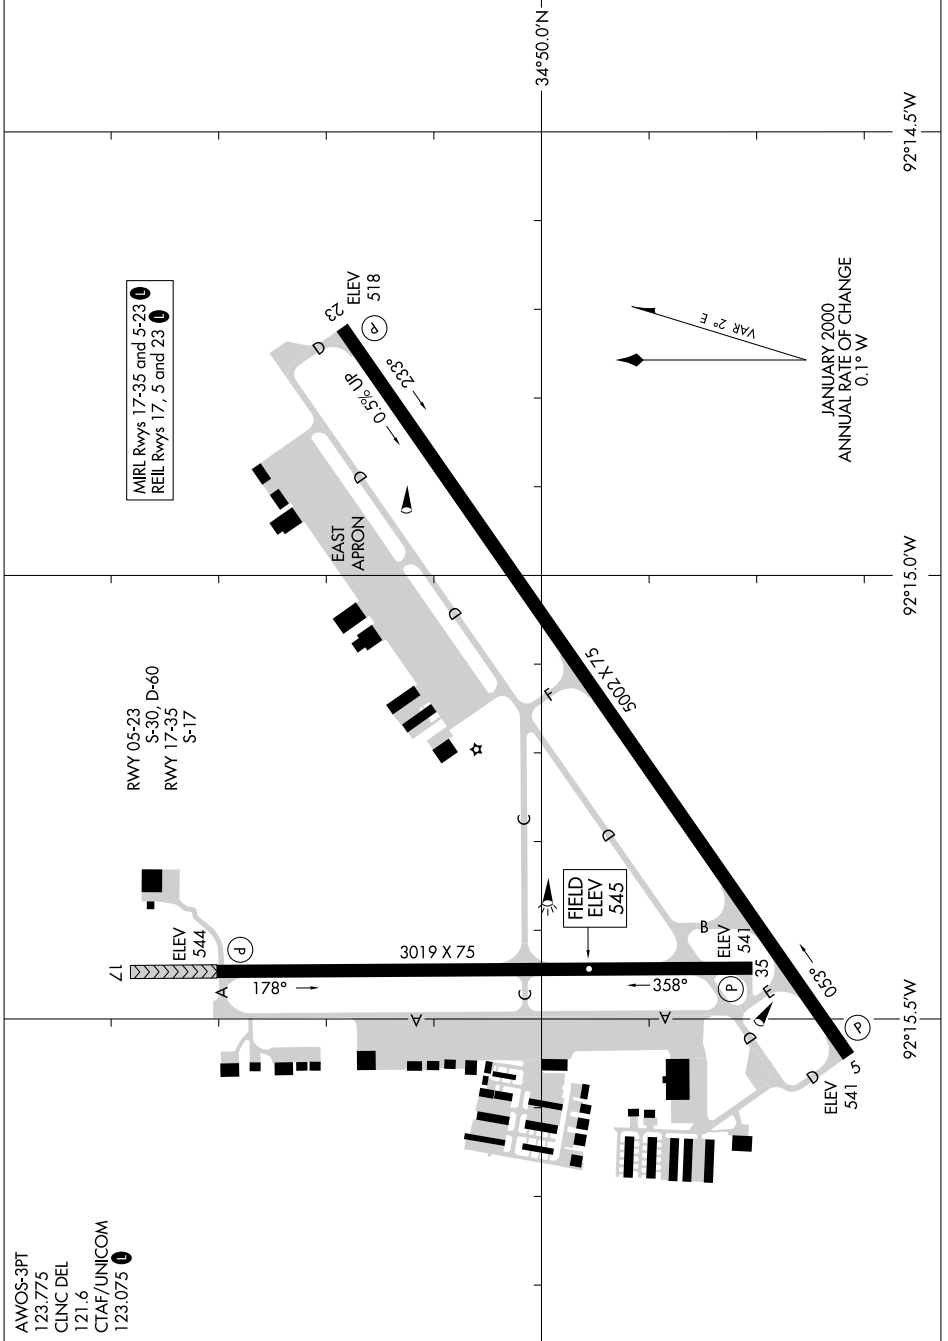

AIRPORT DIAGRAM

AL-5897 (FAA)

NORTH LITTLE ROCK MUNI (O.R.K.)
NORTH LITTLE ROCK, ARKANSAS

SC-1, 11 JUN 2026 to 09 JUL 2026

SC-1, 11 JUN 2026 to 09 JUL 2026

MIRL Rwy's 17-35 and 5-23
REIL Rwy's 17, 5 and 23

RWY 05-23
S-30, D-60
RWY 17-35
S-17

ELEV 544

FIELD
ELEV 545

ELEV 541

VAR 2° E
JANUARY 2000
ANNUAL RATE OF CHANGE
0.1° W

AWOS-3PT
123.775
CLNC DEL
121.6
CTAF/UNICOM
123.075

AIRPORT DIAGRAM

NORTH LITTLE ROCK, ARKANSAS
NORTH LITTLE ROCK MUNI (O.R.K.)