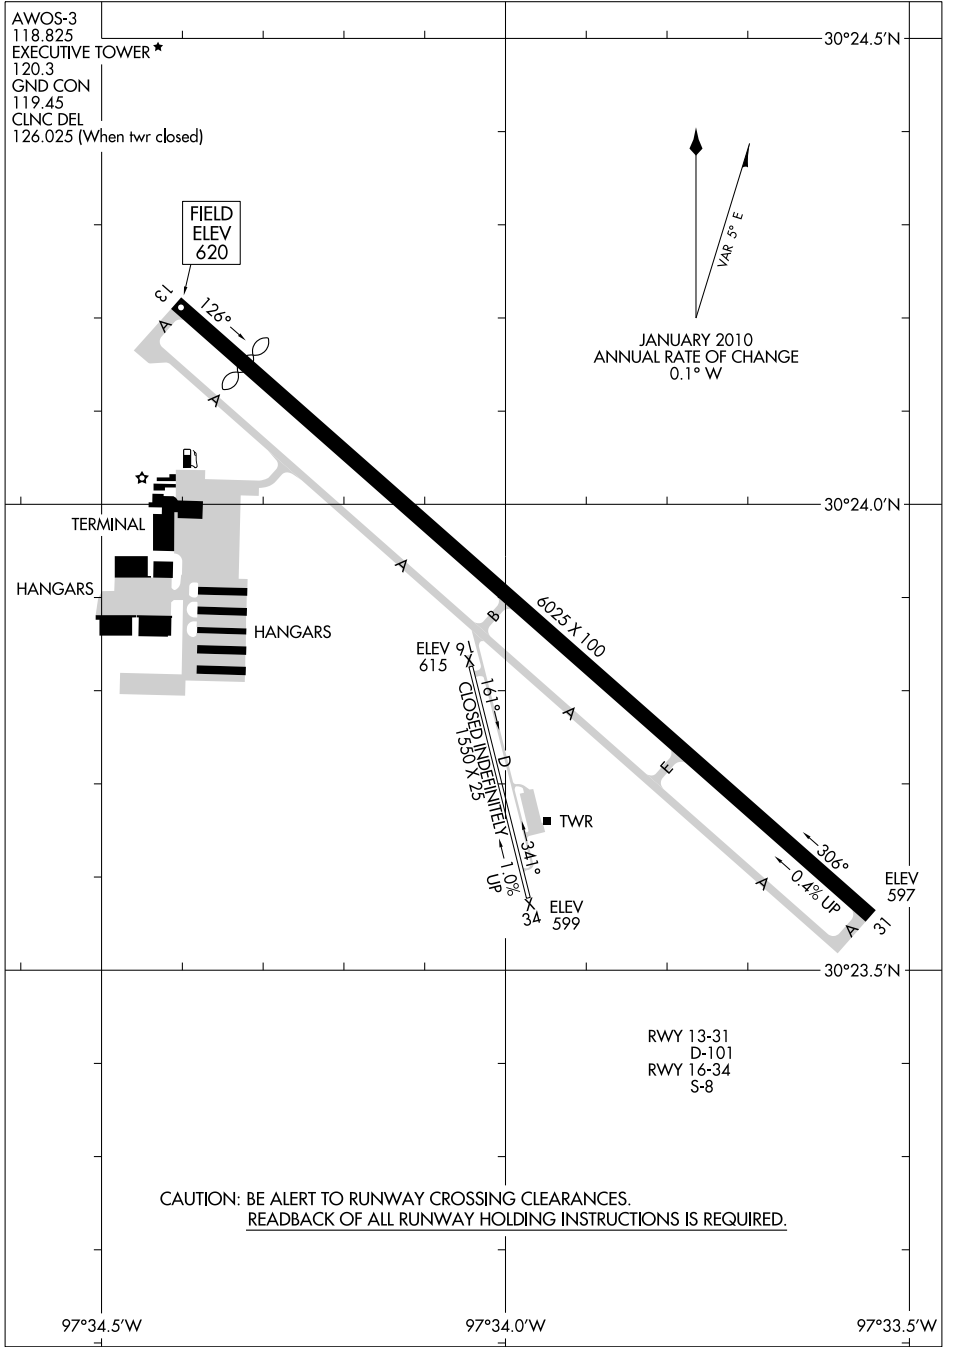

26134

AIRPORT DIAGRAM

AL-5891 (FAA)

AUSTIN EXEC (EDC)

AUSTIN, TEXAS

SC-3, 11 JUN 2026 to 09 JUL 2026

AIRPORT DIAGRAM

26134

AUSTIN, TEXAS

AUSTIN EXEC (EDC)