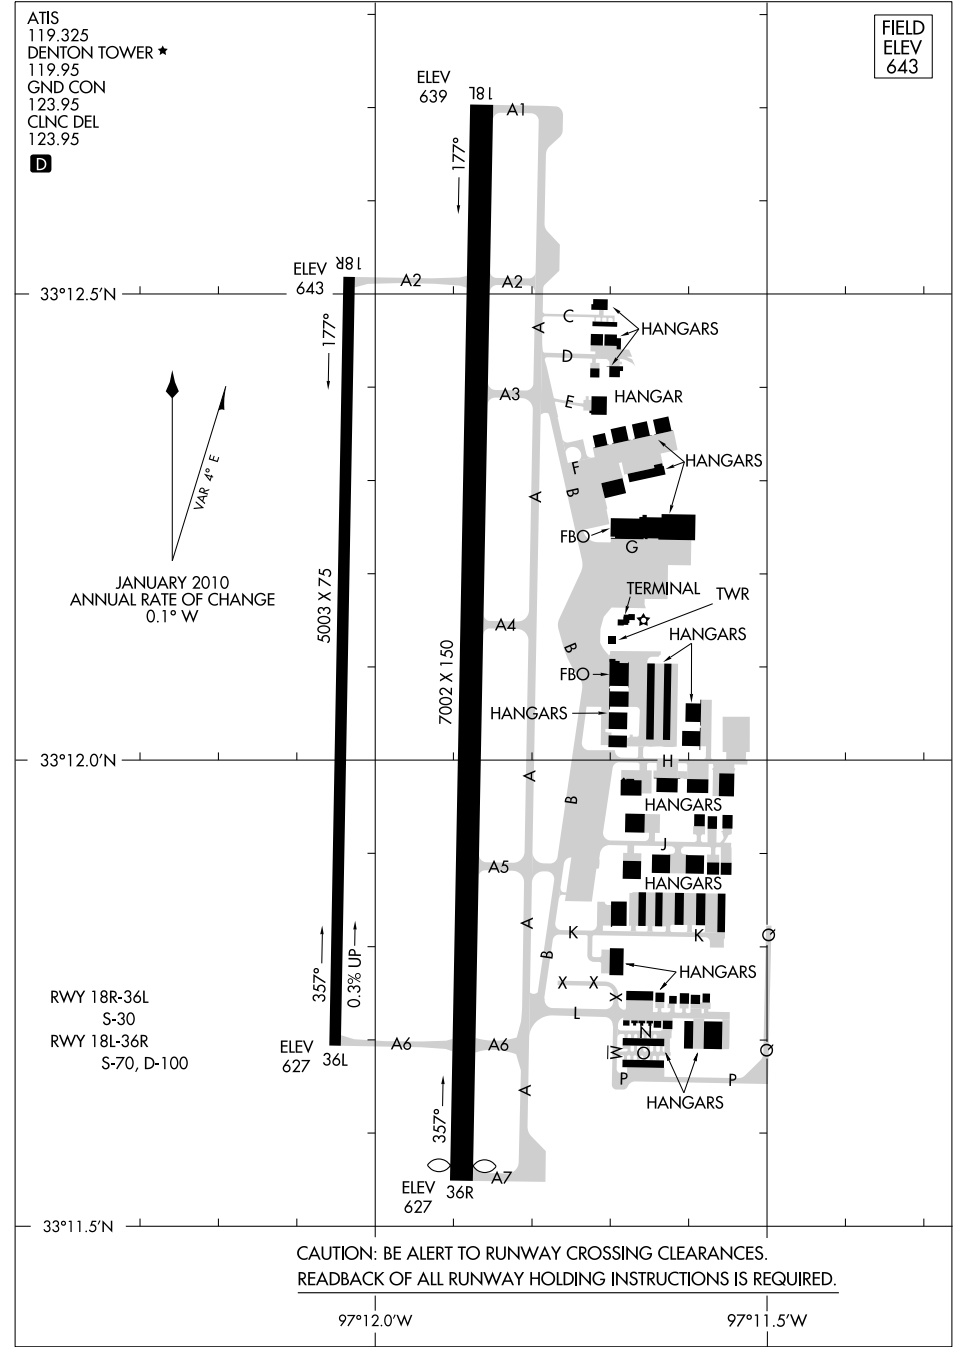

AIRPORT DIAGRAM

AL-5866 (FAA)

DENTON ENTERPRISE (D'TO)
DENTON, TEXAS

ATIS
119.325
DENTON TOWER ★
119.95
GND CON
123.95
CLNC DEL
123.95

FIELD
ELEV
643

D

SC-2, 11 JUN 2026 to 09 JUL 2026

SC-2, 11 JUN 2026 to 09 JUL 2026

CAUTION: BE ALERT TO RUNWAY CROSSING CLEARANCES.
READBACK OF ALL RUNWAY HOLDING INSTRUCTIONS IS REQUIRED.

AIRPORT DIAGRAM

DENTON, TEXAS
DENTON ENTERPRISE (D'TO)