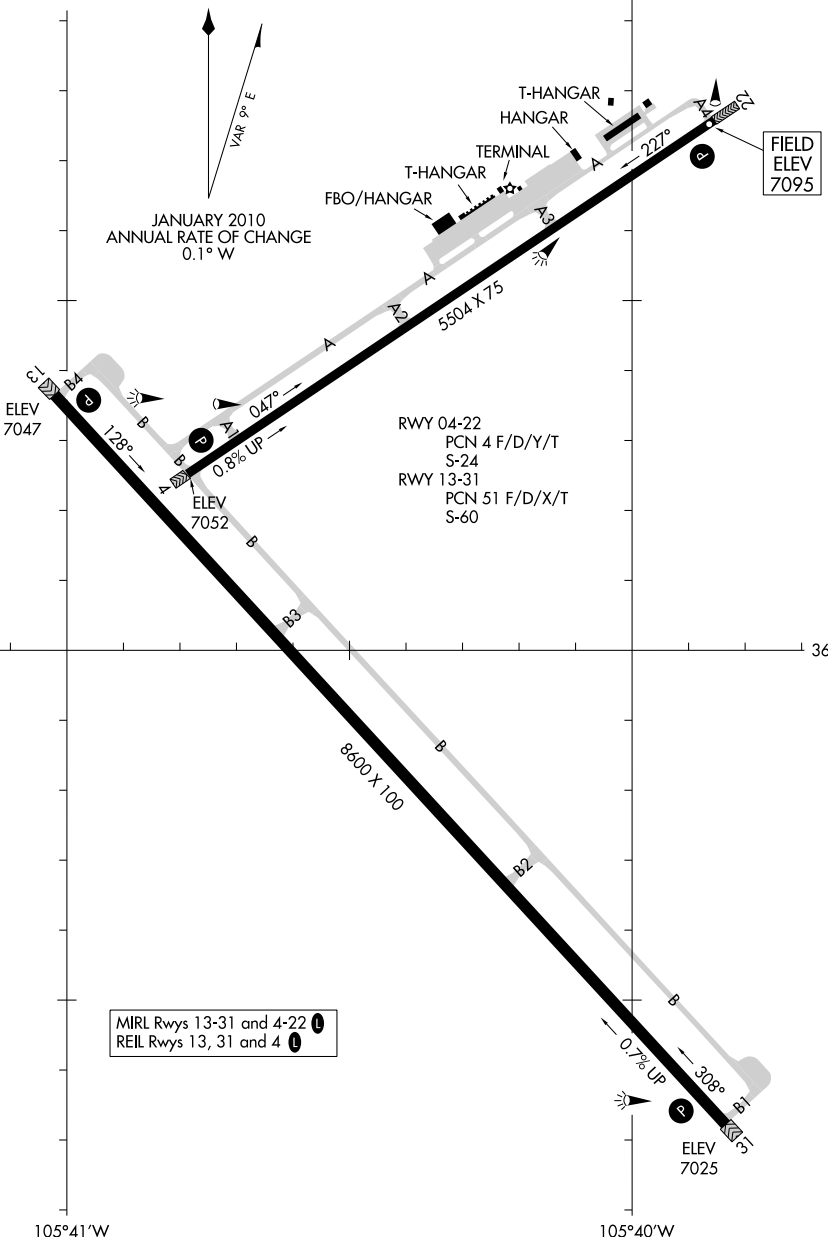

26134

# AIRPORT DIAGRAM

AL-5863 (FAA)

TAOS RGNL (SKX)  
TAOS, NEW MEXICO

AWOS-3PT  
132.975  
CTAF/UNICOM  
122.8

36°28'N

SW-1, 11 JUN 2026 to 09 JUL 2026

SW-1, 11 JUN 2026 to 09 JUL 2026

MIRL Rwy 13-31 and 4-22  
REIL Rwy 13, 31 and 4

# AIRPORT DIAGRAM

26134

TAOS, NEW MEXICO  
TAOS RGNL (SKX)