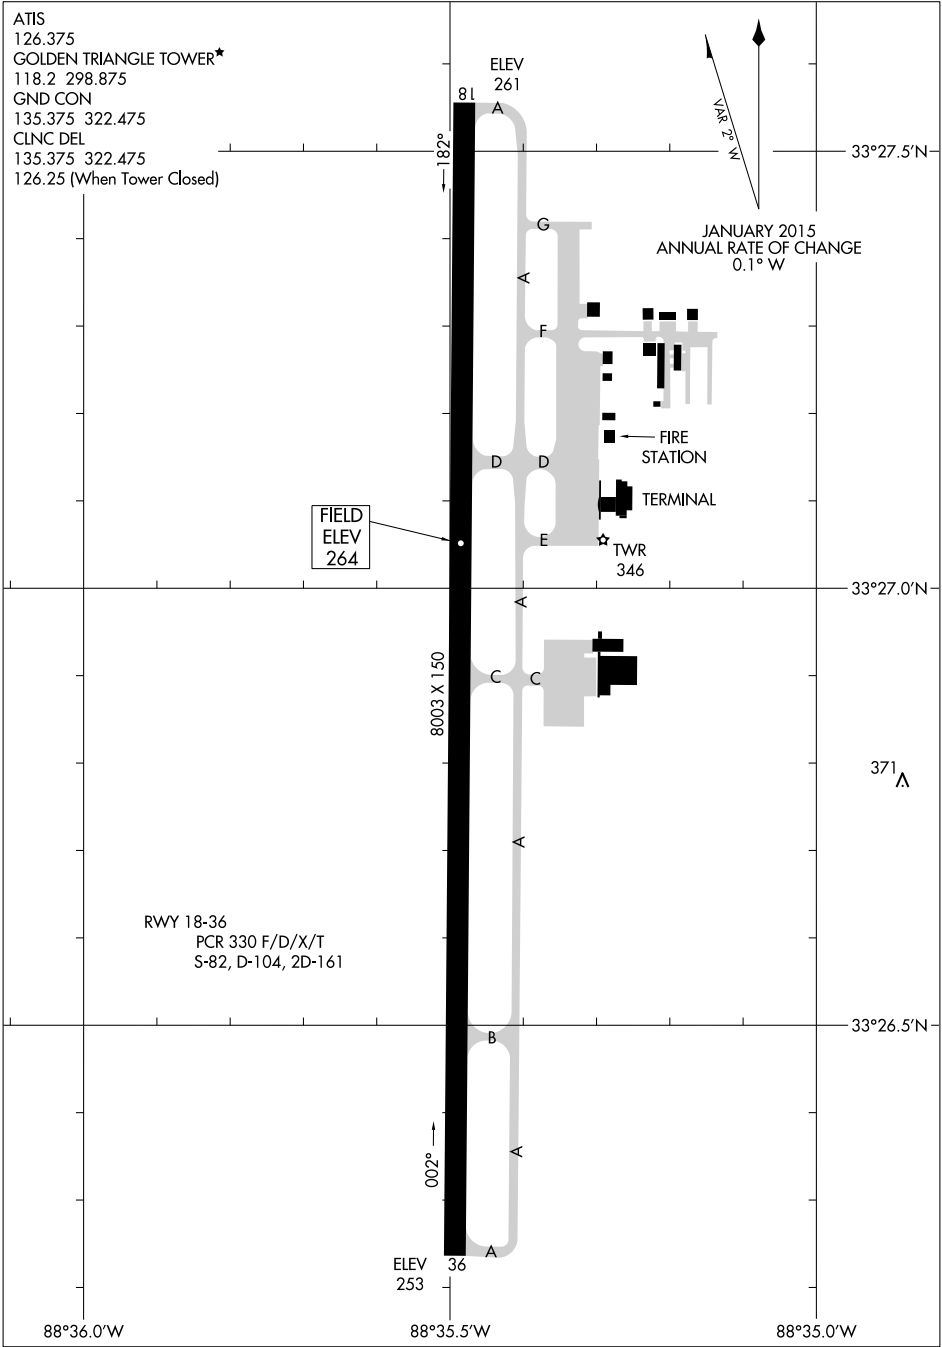

26134
AIRPORT DIAGRAM

AL-5855 (FAA)

GOLDEN TRIANGLE RGNL (GTR)
COLUMBUS/W POINT/STARKVILLE, MISSISSIPPI

ATIS
126.375
GOLDEN TRIANGLE TOWER*
118.2 298.875
GND CON
135.375 322.475
CLNC DEL
135.375 322.475
126.25 (When Tower Closed)

SC-4, 11 JUN 2026 to 09 JUL 2026

SC-4, 11 JUN 2026 to 09 JUL 2026

AIRPORT DIAGRAM
26134

COLUMBUS/W POINT/STARKVILLE, MISSISSIPPI
GOLDEN TRIANGLE RGNL (GTR)