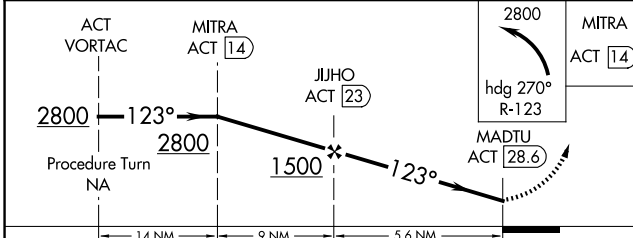

VOR ACT 115.3 Chan 100	APP CRS 123°	Rwy Ldg TDZE Apt Elev N/A N/A 411
--	------------------------	---

VOR/DME or GPS-A

MARLIN (T15)

<p>▼ Use Waco Rgnl altimeter setting.</p> <p>▲ NA</p>	<p>MISSED APPROACH: Climbing left turn to 2800 via heading 270° and R-123 to MITRA/14 DME and hold.</p>
<p>WACO APP CON ★</p> <p>127.65 352.0</p>	<p>CTAF</p> <p>122.9</p>

IAF
WACO
115.3 ACT
Chan 100

CATEGORY	A	B	C	D
CIRCLING	1280-1 869 (900-1)	1280-1¼ 869 (900-1¼)	NA	

SC-5, 11 JUN 2026 to 09 JUL 2026

SC-5, 11 JUN 2026 to 09 JUL 2026