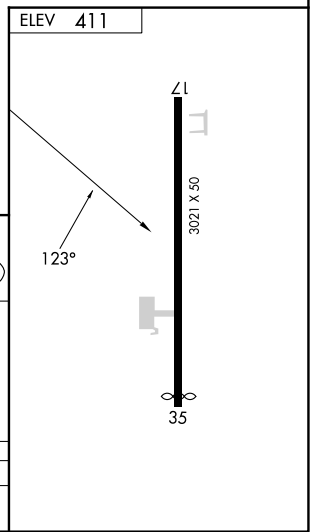

CATEGORY	A	B	C	D
CIRCLING	1280-1 869 (900-1)	1280-1¼ 869 (900-1¼)	NA	

SC-5, 11 JUN 2026 to 09 JUL 2026

SC-5, 11 JUN 2026 to 09 JUL 2026