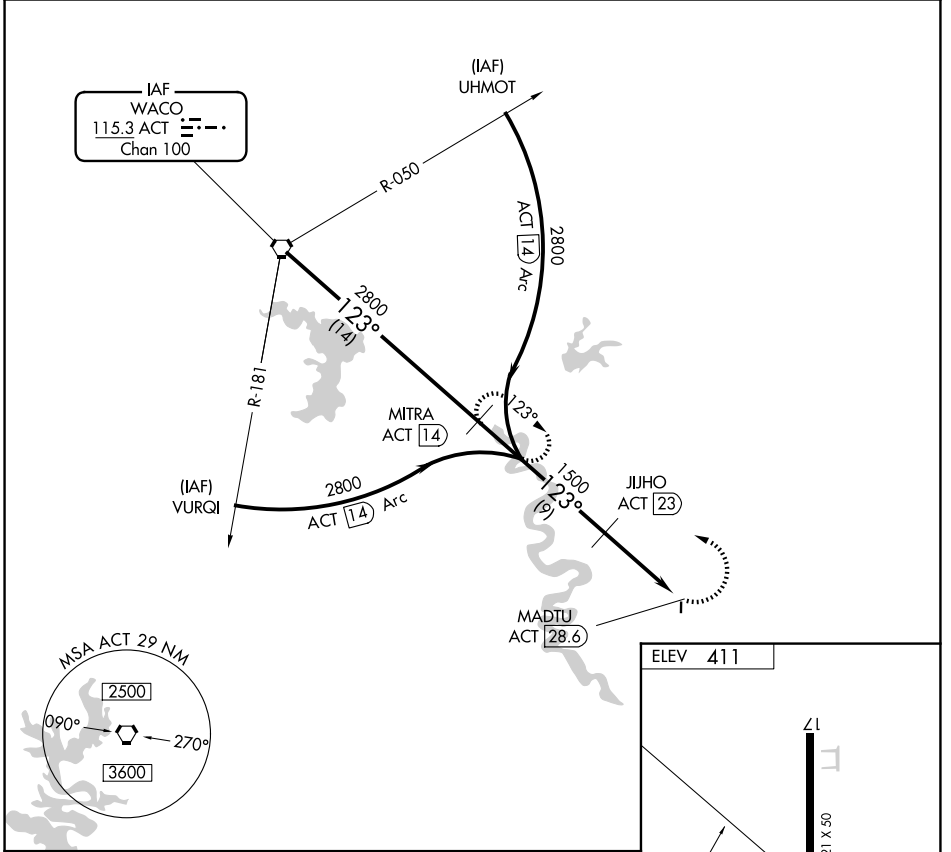

VOR ACT 115.3 Chan 100	APP CRS 123°	Rwy Ldg TDZE Apt Elev N/A N/A 411
--	------------------------	---

VOR/DME or GPS-A

MARLIN (T15)

<p>▼ Use Waco Rgnl altimeter setting.</p> <p>▲ NA</p>	<p>MISSED APPROACH: Climbing left turn to 2800 via heading 270° and R-123 to MITRA/14 DME and hold.</p>
<p>WACO APP CON ★</p> <p>127.65 352.0</p>	<p>CTAF</p> <p>122.9</p>

IAF
WACO
115.3 ACT
Chan 100

CATEGORY	A	B	C	D
CIRCLING	1280-1 869 (900-1)	1280-1¼ 869 (900-1¼)	NA	

SC-5, 11 JUN 2026 to 09 JUL 2026

SC-5, 11 JUN 2026 to 09 JUL 2026