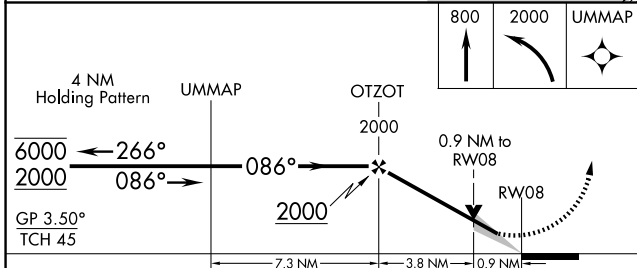

WAAS CH 56620 W08A	APP CRS 086°	Rwy Ldg TDZE Apt Elev	5500 231 248

RNAV (GPS) RWY 8

BAY MINETTE MUNI (1R8)

RNP APCH.	MISSED APPROACH: Climb to 800 then climbing left turn to 2000 direct UMMAP and hold.
▼ For uncompensated Baro-VNAV systems, LNAV/VNAV NA below -1.5°C or above 54°C. Circling Rwy 26 NA at night.	

AWOS-3PT 121.125	MOBILE APP CON ★ 118.5 269.3	UNICOM 122.8 (CTAF) 0

ELEV 248	TDZE 231