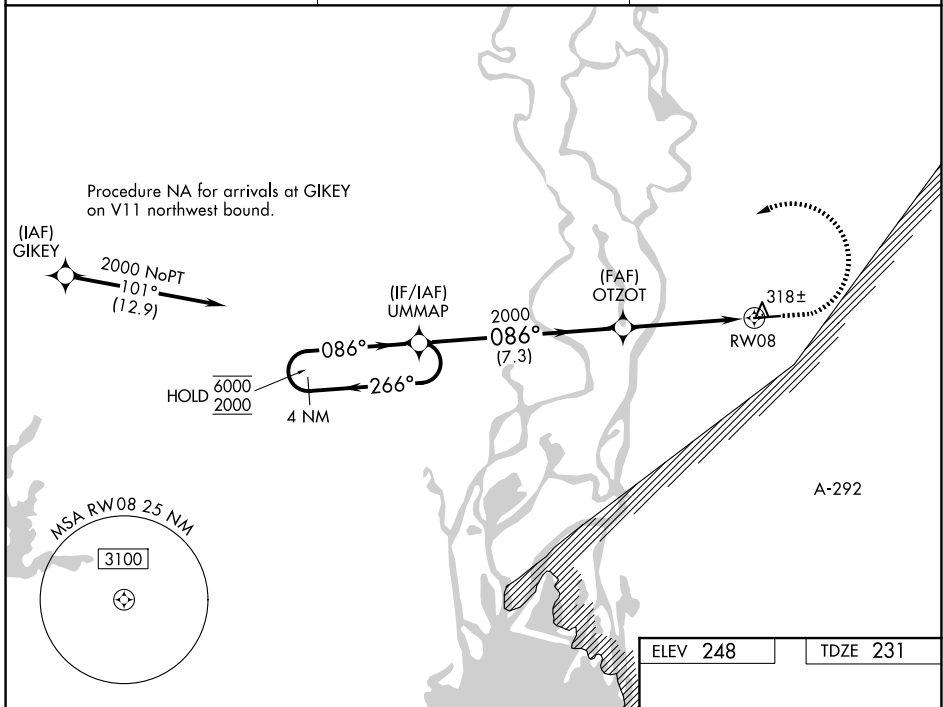

WAAS CH 56620 W08A	APP CRS 086°	Rwy Ldg TDZE Apt Elev	5500 231 248
--	------------------------	-----------------------------	---

RNAV (GPS) RWY 8

BAY MINETTE MUNI (1R8)

RNP APCH.	MISSED APPROACH: Climb to 800 then climbing left turn to 2000 direct UMMAP and hold.
<p>▼ For uncompensated Baro-VNAV systems, LNAV/VNAV NA below -1.5°C or above 54°C. Circling Rwy 26 NA at night.</p>	

AWOS-3PT 121.125	MOBILE APP CON ★ 118.5 269.3	UNICOM 122.8 (CTAF) 0
----------------------------	--	---------------------------------

ELEV 248	TDZE 231
----------	----------

CATEGORY	A	B	C	D
LPV DA		501-1 270 (300-1)		NA
LNAV/VNAV DA		501-1 270 (300-1)		NA
LNAV MDA		580-1 349 (400-1)		NA
CIRCLING	660-1 412 (500-1)	780-1 532 (600-1)	880-1¾ 632 (700-1¾)	NA

REIL Rwy 8	MIRL Rwy 8-26 0
------------	-----------------

SE-4, 11 JUN 2026 to 09 JUL 2026

SE-4, 11 JUN 2026 to 09 JUL 2026