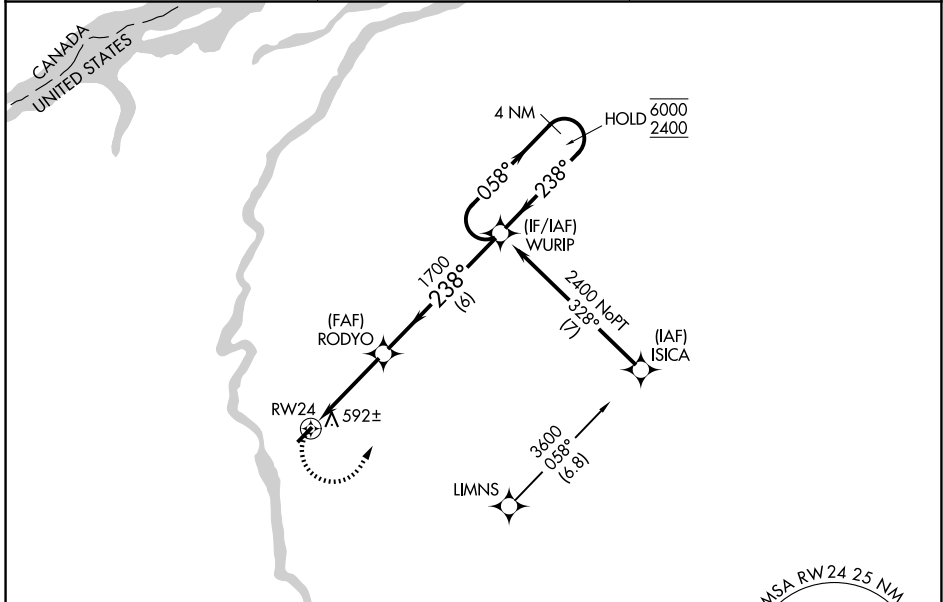

APP CRS	Rwy Ldg	3704
238°	TDZE	474
	Apt Elev	474

RNAV (GPS) RWY 24

POTSDAM MUNI/DAMON FLD (PTD)

RNP APCH - GPS.		MISSED APPROACH: Climbing left turn to 2400 direct WURIP and hold.
AWOS-3P 118.325	BOSTON CENTER 135.25 377.1	UNICOM 122.8 (CTAF) 0

ELEV	474	TDZE	474
------	------------	------	------------

2400 WURIP	WURIP 4 NM Holding Pattern			
1.2 NM to RWY 24	RODYO	238°	058° 6000	
1.2	2.6 NM	6 NM	238° 2400	
1.2	2.6 NM	6 NM		
CATEGORY	A	B	C	D
LNAV MDA	880-1	406 (500-1)	880-1½ 406 (500-1½)	NA
CIRCLING	920-1 446 (500-1)	980-1 506 (600-1)	1040-1½ 566 (600-1½)	NA

NE-2, 11 JUN 2026 to 09 JUL 2026

NE-2, 11 JUN 2026 to 09 JUL 2026