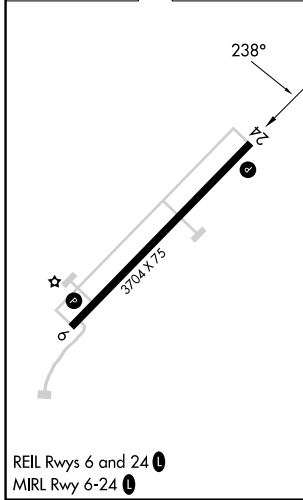

APP CRS	Rwy Ldg	3704
238°	TDZE	474
	Apt Elev	474

RNAV (GPS) RWY 24

POTSDAM MUNI/DAMON FLD (PTD)

RNP APCH - GPS.		MISSED APPROACH: Climbing left turn to 2400 direct WURIP and hold.
AWOS-3P 118.325	BOSTON CENTER 135.25 377.1	UNICOM 122.8 (CTAF) 0

ELEV	474	TDZE	474
------	------------	------	------------

2400 WURIP	WURIP 4 NM Holding Pattern			
1.2 NM to RWY 24	RODYO	238°	058° 6000	
1.2	2.6 NM	6 NM	238° 2400	
1.2	2.6 NM	6 NM		
CATEGORY	A	B	C	D
LNAV MDA	880-1	406 (500-1)	880-1½ 406 (500-1½)	NA
CIRCLING	920-1 446 (500-1)	980-1 506 (600-1)	1040-1½ 566 (600-1½)	NA