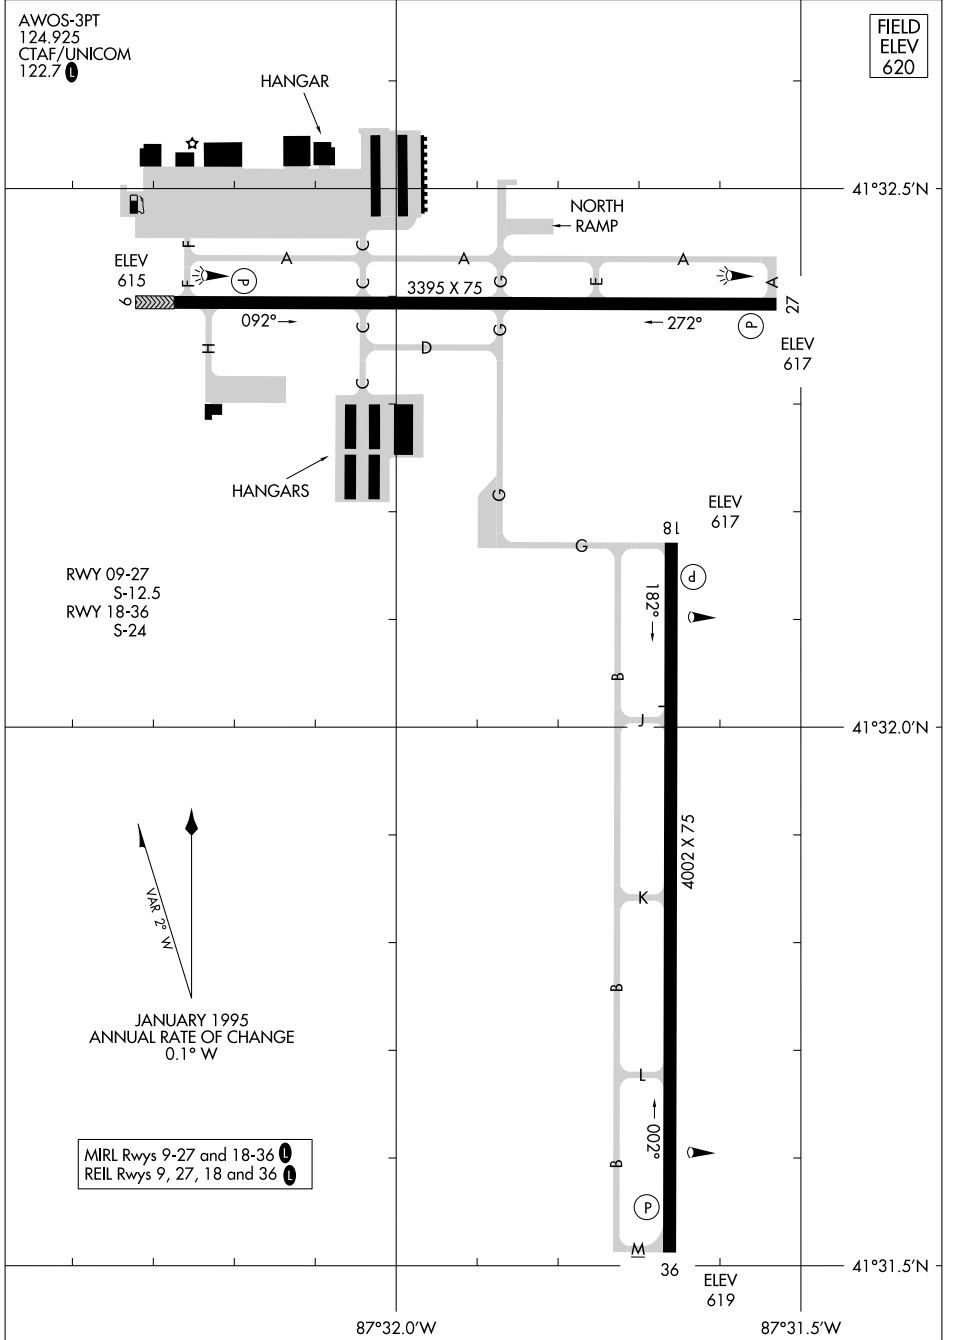

AIRPORT DIAGRAM

AL-5826 (FAA)

LANSING MUNI (IGQ)
CHICAGO, ILLINOIS

AWOS-3PT
124.925
CTAF/UNICOM
122.7

FIELD
ELEV
620

EC-3, 11 JUN 2026 to 09 JUL 2026

EC-3, 11 JUN 2026 to 09 JUL 2026

AIRPORT DIAGRAM